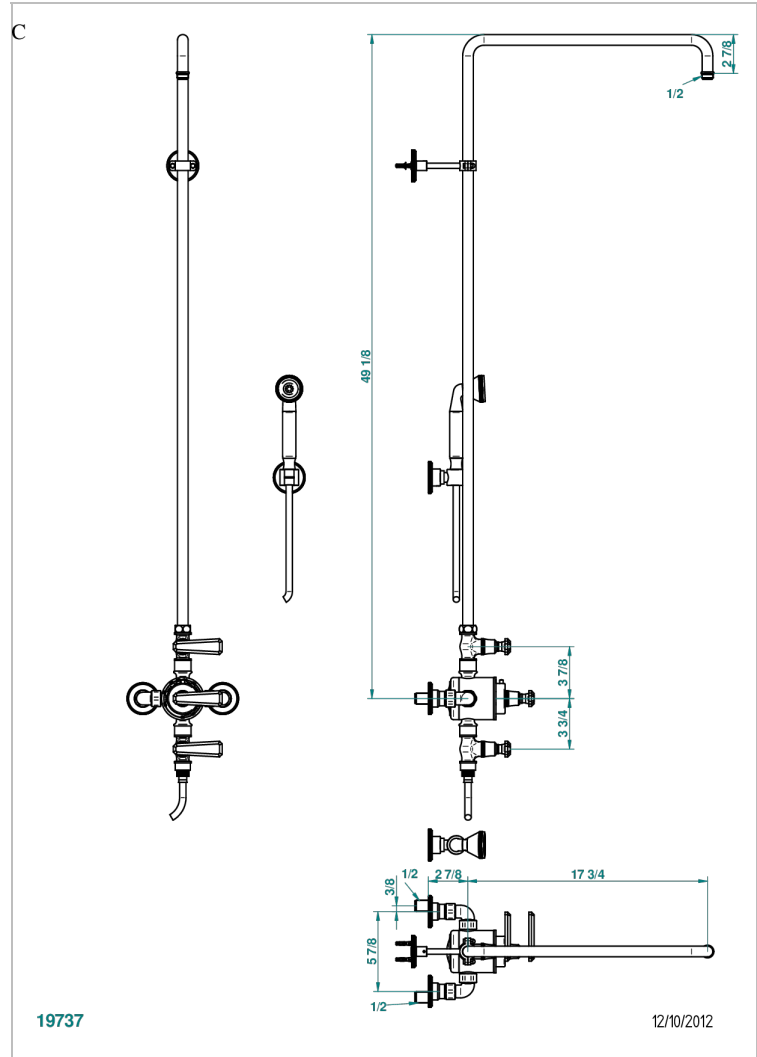

TRADITION WITH LEVER

A58-64TRCC

Wall mounted thermostatic shower mixer / shut off valves / exposed shower column / telephone shower, hose and fix hook

- 150 mm centres. (without shower head)

CHARACTERISTIC

- Tradition with lever
- Wall mounted thermostatic shower mixer / shut off valves / exposed shower column / telephone shower, hose and fix hook - 150 mm centres. (without shower head)

TECHNICAL SPECS

- Recommandé : 3 bars (max. 5 bars) - Advised : 43,5 psi (max. 72 psi)
- Douchette : 9,5 l/min à 3 bars (2.52 gpm at 43.5 psi)
- ajouter la pomme - add the showerhead

AVAILABLE FINITIONS

Antique nickel - H28
Black ceram - D30
Blush PVD - H62
Brass color PVD - H49
Brown bronze color PVD - F33
Gold color PVD - H52

Graphite PVD - H64
Lacquered light bronze - D01
Matt Umber PVD - H67
Matt blush PVD - H60
Matt brass color PVD - H50
Matt brown bronze color PVD - F34