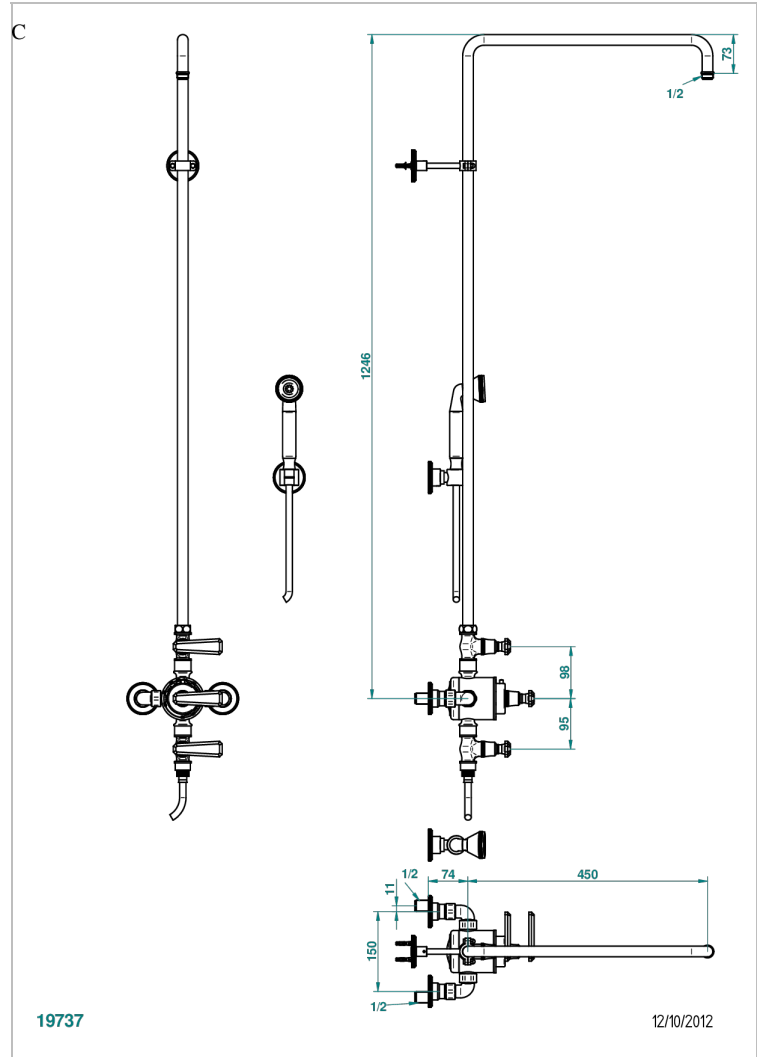

# TRADITION WITH LEVER

A58-64TRCC

Wall mounted thermostatic shower mixer / shut off valves / exposed shower column / telephone shower, hose and fix hook

- 150 mm centres. (without shower head)

## CHARACTERISTIC

- Tradition with lever
- Wall mounted thermostatic shower mixer / shut off valves / exposed shower column / telephone shower, hose and fix hook - 150 mm centres. (without shower head)

## TECHNICAL SPECS

- Recommandé : 3 bars (max. 5 bars) - Advised : 43,5 psi (max. 72 psi)
- Douchette : 9,5 l/min à 3 bars (2.52 gpm at 43.5 psi)
- ajouter la pomme - add the showerhead

## AVAILABLE FINITIONS

Antique nickel - H28  
Black ceram - D30  
Blush PVD - H62  
Brass color PVD - H49  
Brown bronze color PVD - F33  
Gold color PVD - H52

Graphite PVD - H64  
Lacquered light bronze - D01  
Matt Umber PVD - H67  
Matt blush PVD - H60  
Matt brass color PVD - H50  
Matt brown bronze color PVD - F34