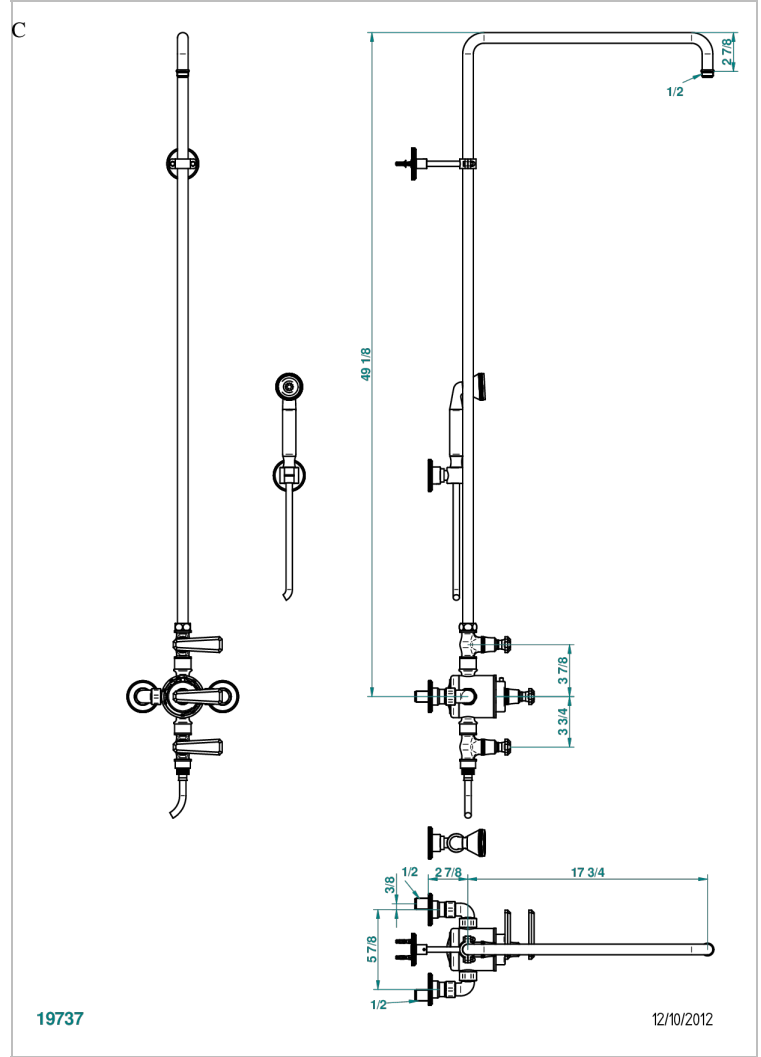

# TRADITION WITH LEVER

A58-64TRCC

Wall mounted thermostatic shower mixer / shut off valves / exposed shower column / telephone shower, hose and fix hook

- 150 mm centres. (without shower head)

## CHARACTERISTIC

- Tradition with lever
- Wall mounted thermostatic shower mixer / shut off valves / exposed shower column / telephone shower, hose and fix hook - 150 mm centres. (without shower head)

## TECHNICAL SPECS

- Recommandé : 3 bars (max. 5 bars) - Advised : 43,5 psi (max. 72 psi)
- Douchette : 9,5 l/min à 3 bars (2.52 gpm at 43.5 psi)
- ajouter la pomme - add the showerhead

## AVAILABLE FINITIONS

Antique nickel - H28  
Black ceram - D30  
Blush PVD - H62  
Brass color PVD - H49  
Brown bronze color PVD - F33  
Gold color PVD - H52

Graphite PVD - H64  
Lacquered light bronze - D01  
Matt Umber PVD - H67  
Matt blush PVD - H60  
Matt brass color PVD - H50  
Matt brown bronze color PVD - F34