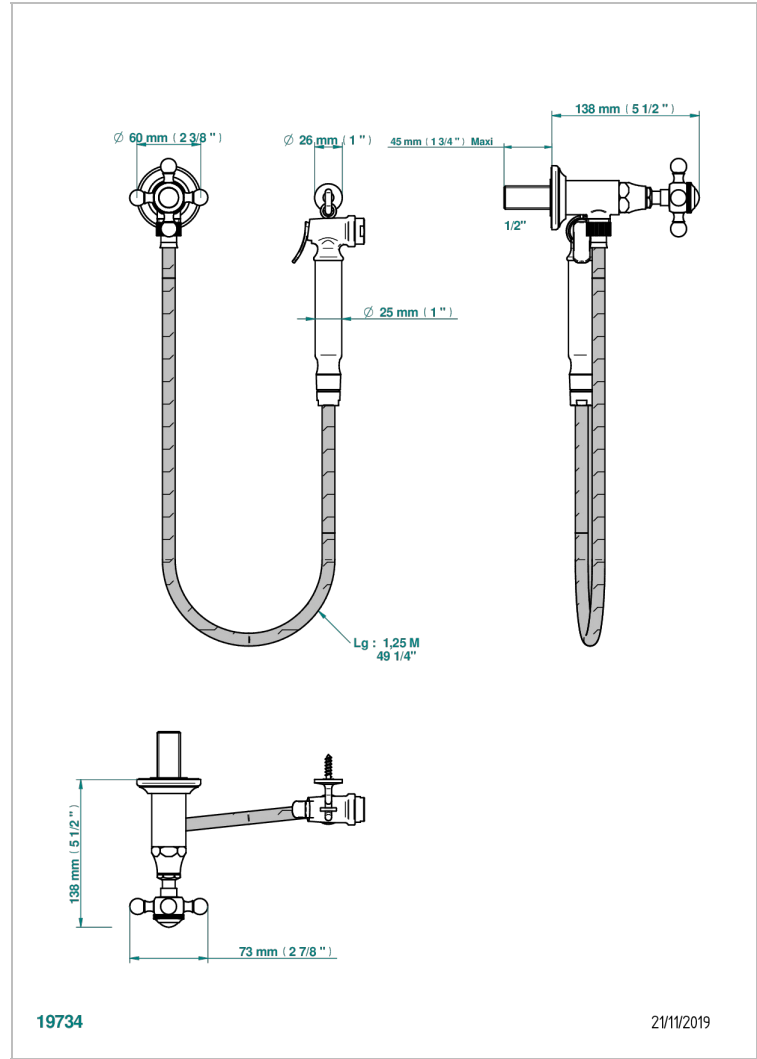

Wc douche set including: valve, trigger spray, reinforced hose (1.25m) and hook

CHARACTERISTIC

- ACS : 19ACCLY406

STANDARDS

TECHNICAL SPECS

- Recommandé : 3 bars (max. 5 bars) - Advised : 43,5 psi (max. 72 psi)
- 9,5 l/min à 3 bars (2.5 gpm at 43.5 psi)