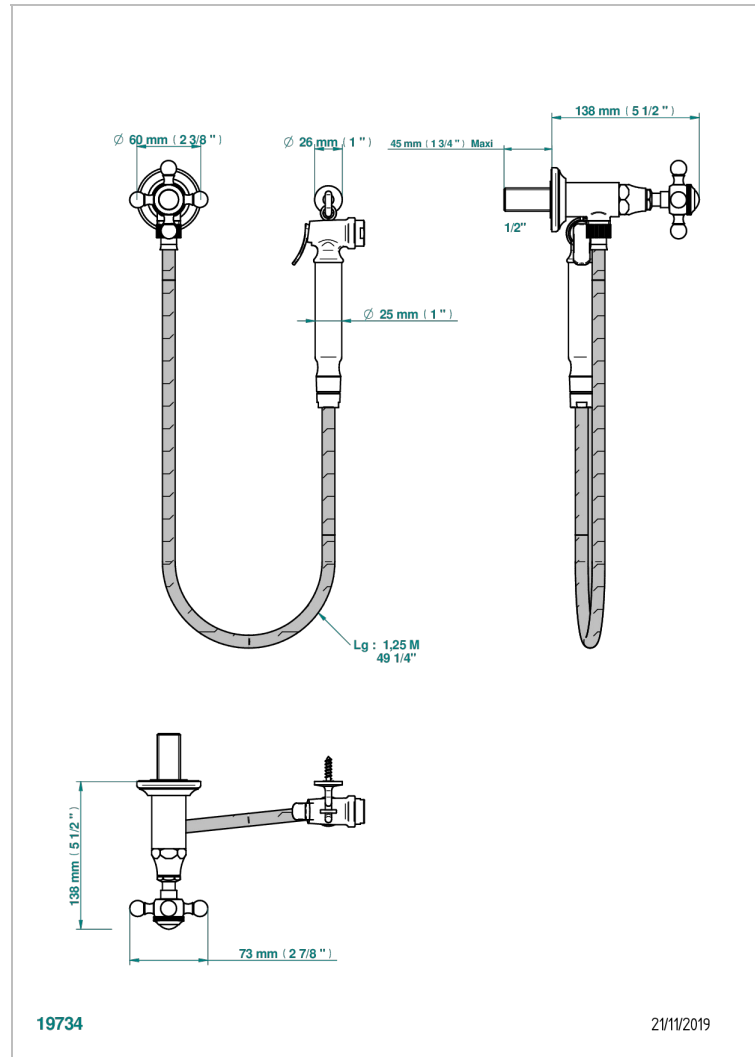

Wc douche set including: valve, trigger spray, reinforced hose (1.25m) and hook

## CHARACTERISTIC

- ACS : 19ACCLY406