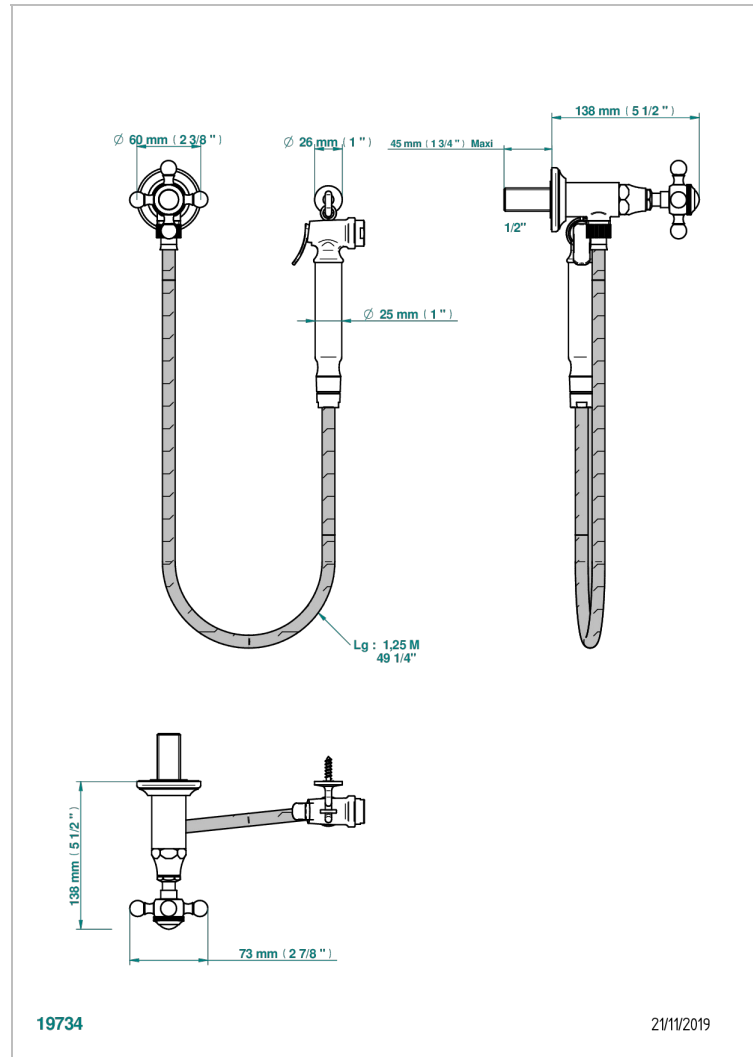

Wc douche set including: valve, trigger spray, reinforced hose (1.25m) and hook

CHARACTERISTIC

- ACS : 19ACCLY406

STANDARDS

TECHNICAL SPECS

- Recommandé : 3 bars (max. 5 bars) - Advised : 43,5 psi (max. 72 psi)
- 9,5 l/min à 3 bars (2.5 gpm at 43.5 psi)

AVAILABLE FINITIONS

Antique nickel - H28
Black ceram - D30
Blush PVD - H62
Brass color PVD - H49
Brown bronze color PVD - F33
Gold color PVD - H52

Graphite PVD - H64
Lacquered light bronze - D01
Matt Umber PVD - H67
Matt blush PVD - H60
Matt brass color PVD - H50
Matt brown bronze color PVD - F34