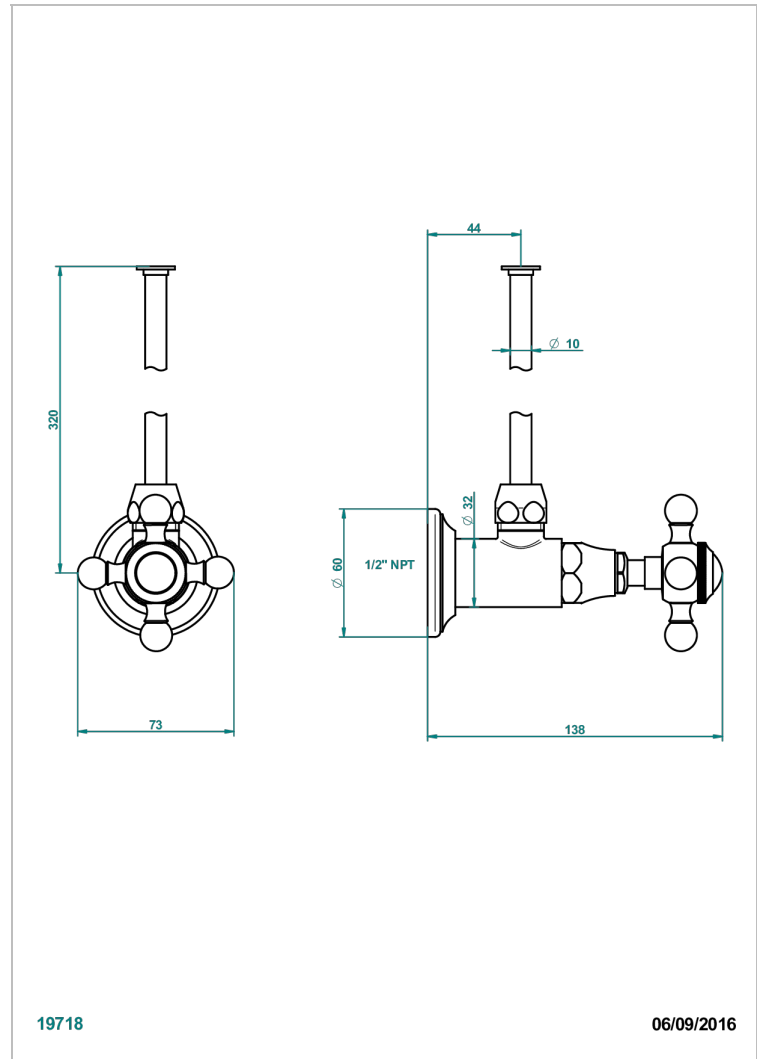

1900

G25-181/SWC

Angle supply valve with 3/8" adaptor set for toilet

CHARACTERISTIC

- 1900
- Angle supply valve with 3/8" adaptor set for toilet

AVAILABLE FINITIONS

Black ceram - D30
Blush PVD - H62
Brass color PVD - H49
Brown bronze color PVD - F33
Chrome polished - A02
Chrome polished / gold polished - G02