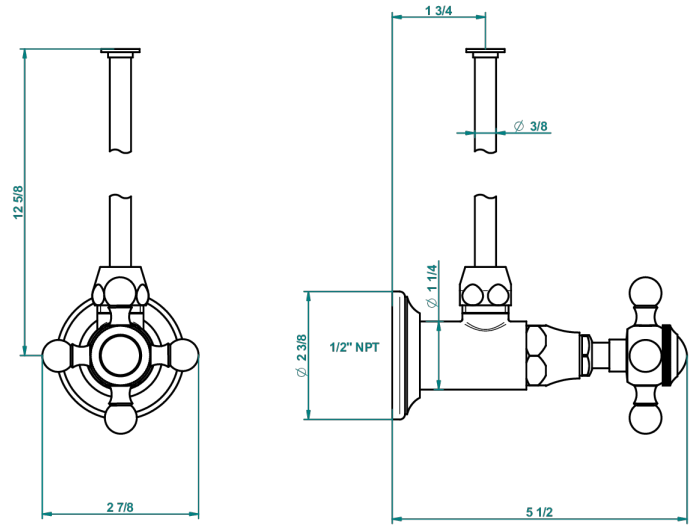

1900

G25-181/SWC

Angle supply valve with 3/8" adaptor set for toilet

19718

06/09/2016

CHARACTERISTIC

- 1900
- Angle supply valve with 3/8" adaptor set for toilet

AVAILABLE FINITIONS