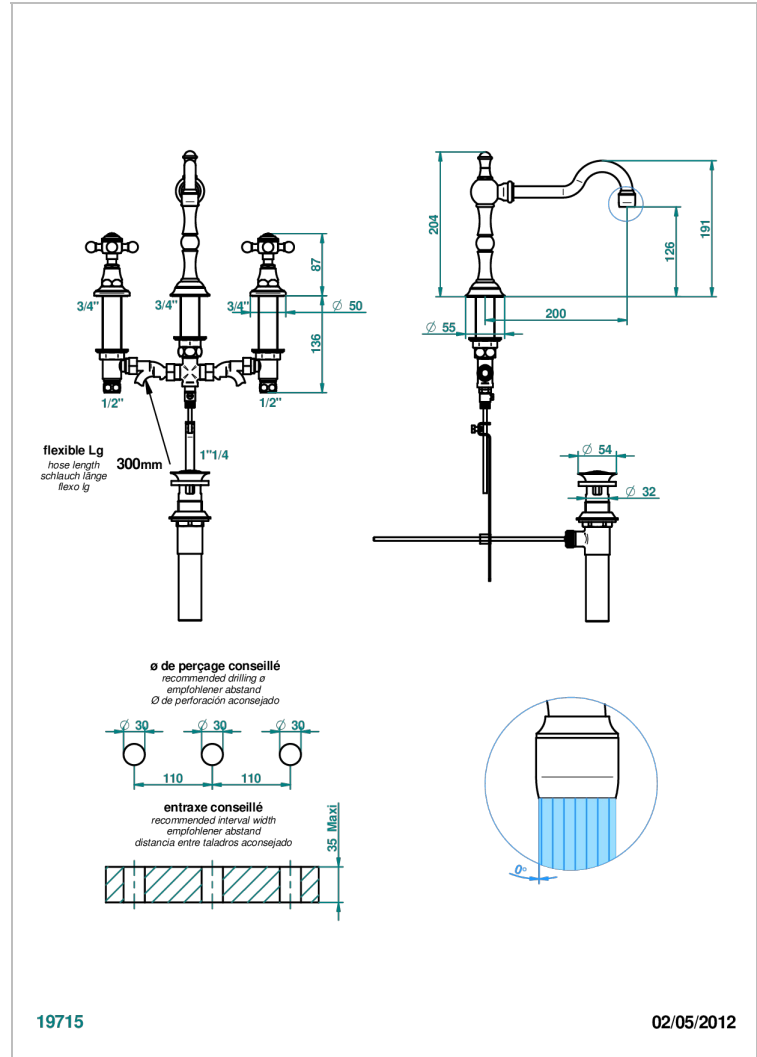

1900

G25-151M/US

Widespread lavatory set with drain for 1 1/4" + countertop

CHARACTERISTIC

- 1900
- Widespread lavatory set with drain for 1 1/4" + countertop

TECHNICAL SPECS

- Recommandé : 3 bars (max. 5 bars) - Advised : 43,5 psi (max. 72 psi)
- 5,7 l/min à 3 bars (1.5 gpm at 43.5 psi)