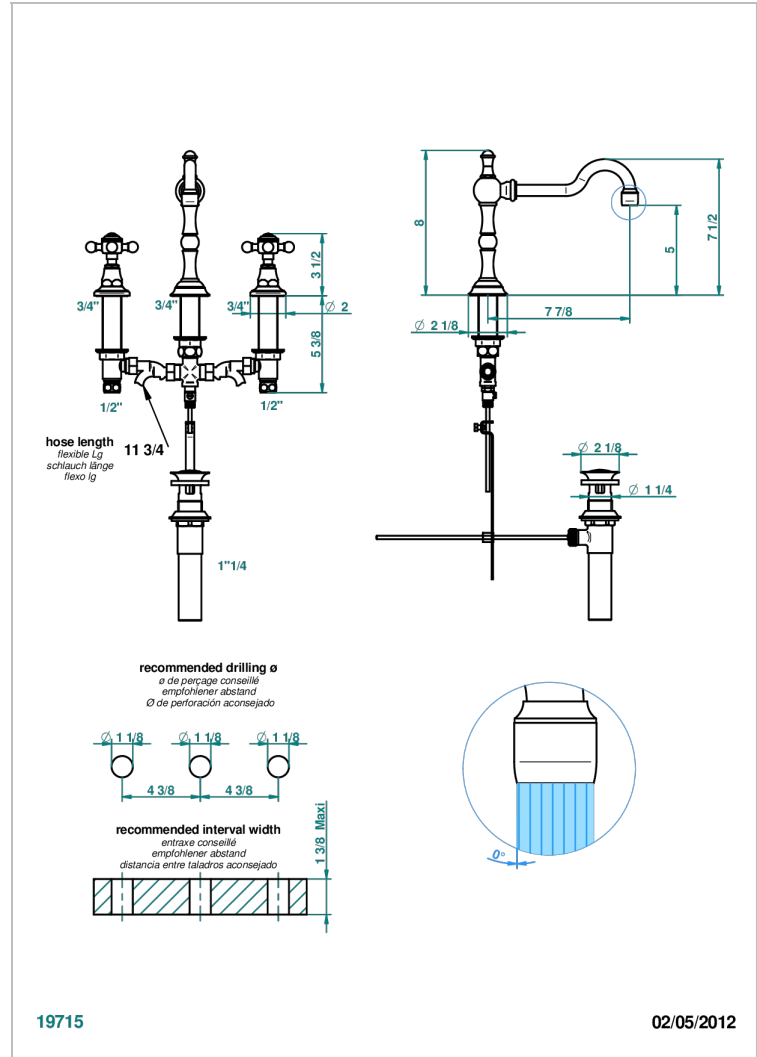

# 1900

G25-151M/US

Widespread lavatory set with drain for 1 1/4" + countertop

## CHARACTERISTIC

- 1900
- Widespread lavatory set with drain for 1 1/4" + countertop

## TECHNICAL SPECS

- Recommandé : 3 bars (max. 5 bars) - Advised : 43,5 psi (max. 72 psi)
- 5,7 l/min à 3 bars (1.5 gpm at 43.5 psi)