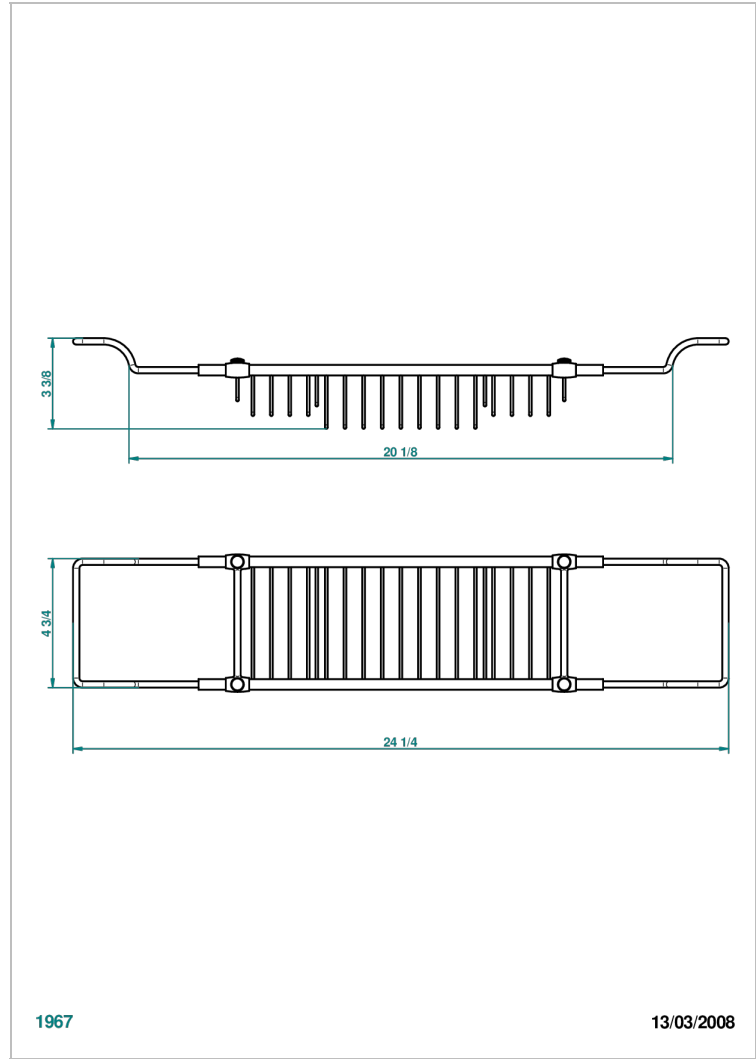

CORVAIR PORTORO WITH LEVER

U8J-622

THG[®]
PARIS

Bath rack, adjustable: mini 500 mm / maxi 800 mm (not available in PVD finishes)

1967

13/03/2008

CHARACTERISTIC

- Corvaair Portoro with lever
- Bath rack, adjustable: mini 500 mm / maxi 800 mm (not available in PVD finishes)

AVAILABLE FINITIONS

Antique nickel - H28
Lacquered light bronze - D01
Matt chrome - C02
Matt gold - F07
Matt nickel (color finish) - C01
Polished chrome (color finish) - A02

Polished chrome / Polished gold (color finish) - G02
Polished gold (color finish) - F01
Polished nickel - B01
Soft gold - F30
Soft matt gold - F31