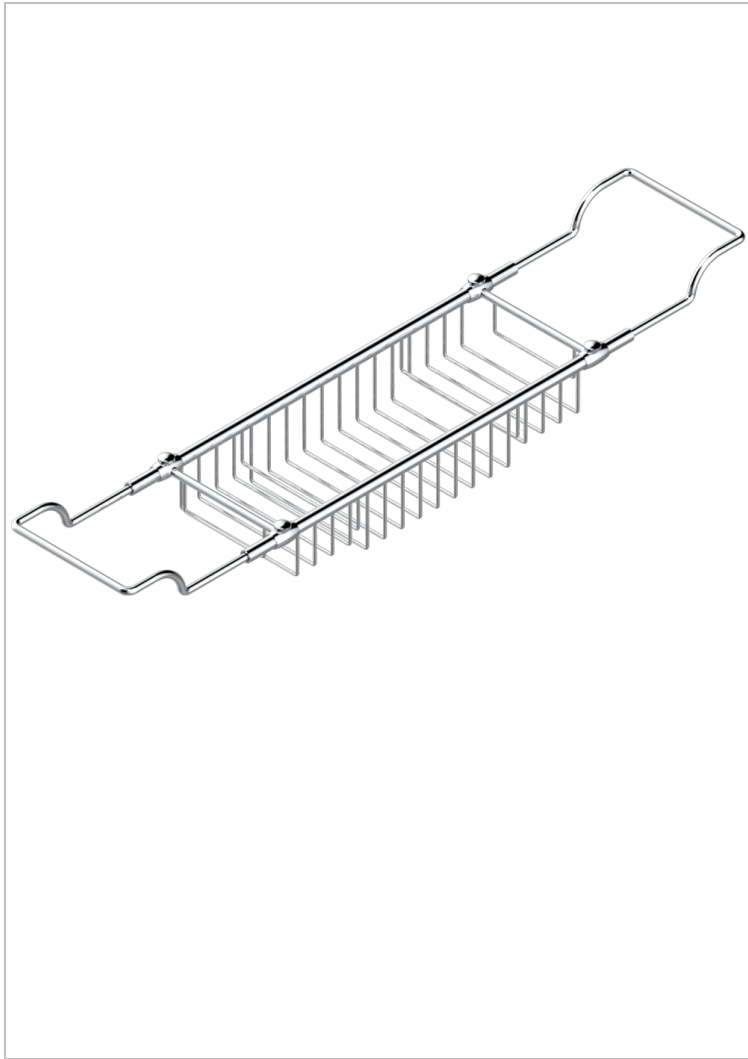

CORVAIR PORTORO WITH LEVER

U8J-622

THG[®]
PARIS

Bath rack, adjustable: mini 500 mm / maxi 800 mm (not available in PVD finishes)

1967

13/03/2008

CHARACTERISTIC

- Corvaair Portoro with lever
- Bath rack, adjustable: mini 500 mm / maxi 800 mm (not available in PVD finishes)

AVAILABLE FINITIONS

Antique nickel - H28
Lacquered light bronze - D01
Matt chrome - C02
Matt gold - F07
Matt nickel (color finish) - C01
Polished chrome (color finish) - A02

Polished chrome / Polished gold (color finish) - G02
Polished gold (color finish) - F01
Polished nickel - B01
Soft gold - F30
Soft matt gold - F31