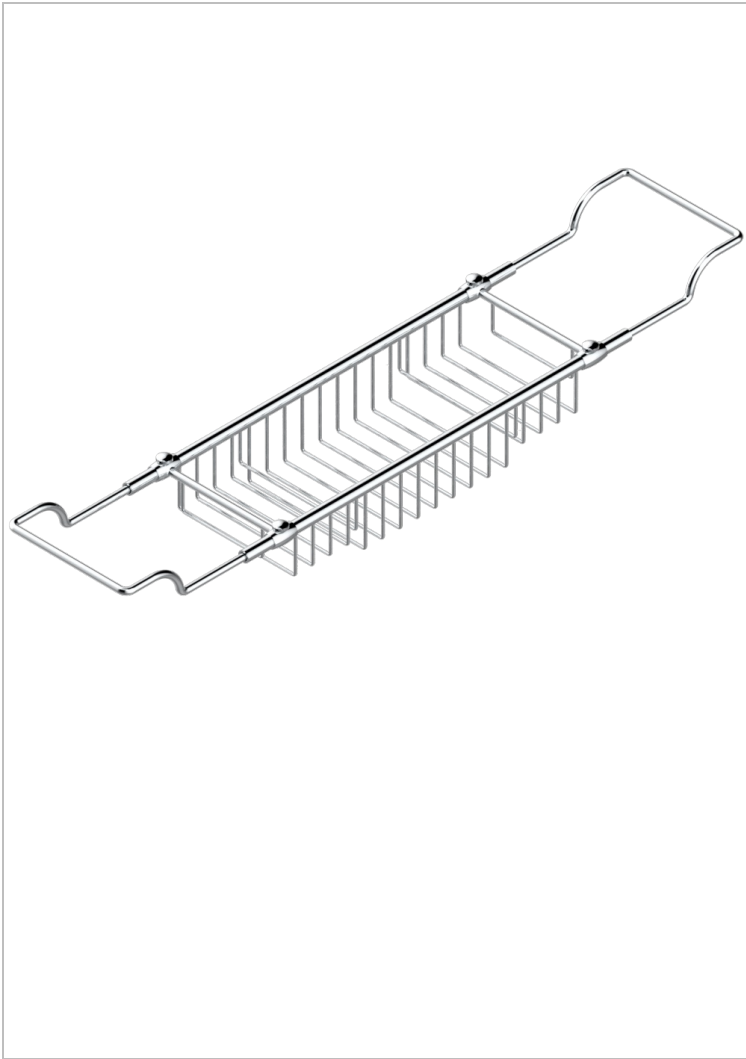

CORVAIR PORTORO WITH LEVER

U8J-622

THG[®]
PARIS

Bath rack, adjustable: mini 500 mm / maxi 800 mm (not available in PVD finishes)

1967

13/03/2008

CHARACTERISTIC

- Corvaair Portoro with lever
- Bath rack, adjustable: mini 500 mm / maxi 800 mm (not available in PVD finishes)

AVAILABLE FINITIONS

Antique nickel - H28
Lacquered light bronze - D01
Matt chrome - C02
Matt gold - F07
Matt nickel (color finish) - C01
Polished chrome (color finish) - A02

Polished chrome / Polished gold (color finish) - G02
Polished gold (color finish) - F01
Polished nickel - B01
Soft gold - F30
Soft matt gold - F31