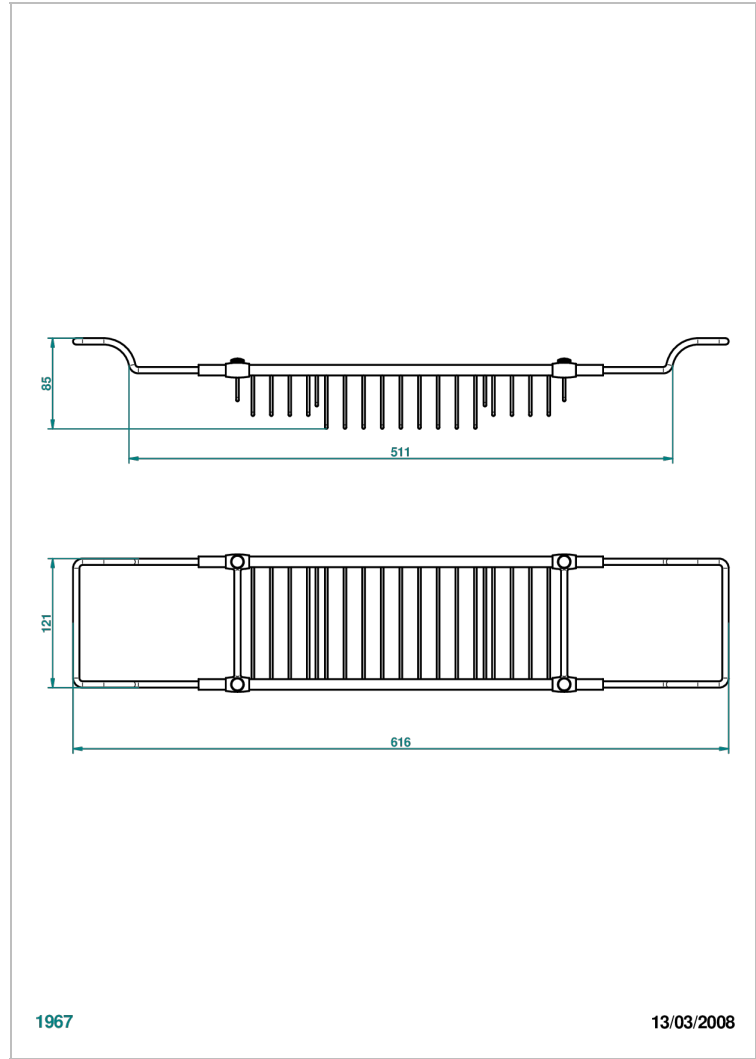

CORVAIR PORTORO WITH LEVER

U8J-622

THG[®]
PARIS

Bath rack, adjustable: mini 500 mm / maxi 800 mm (not available in PVD finishes)

1967

13/03/2008

CHARACTERISTIC

- Corvaair Portoro with lever
- Bath rack, adjustable: mini 500 mm / maxi 800 mm (not available in PVD finishes)

AVAILABLE FINITIONS

Antique nickel - H28
Lacquered light bronze - D01
Matt chrome - C02
Matt gold - F07
Matt nickel (color finish) - C01
Polished chrome (color finish) - A02

Polished chrome / Polished gold (color finish) - G02
Polished gold (color finish) - F01
Polished nickel - B01
Soft gold - F30
Soft matt gold - F31