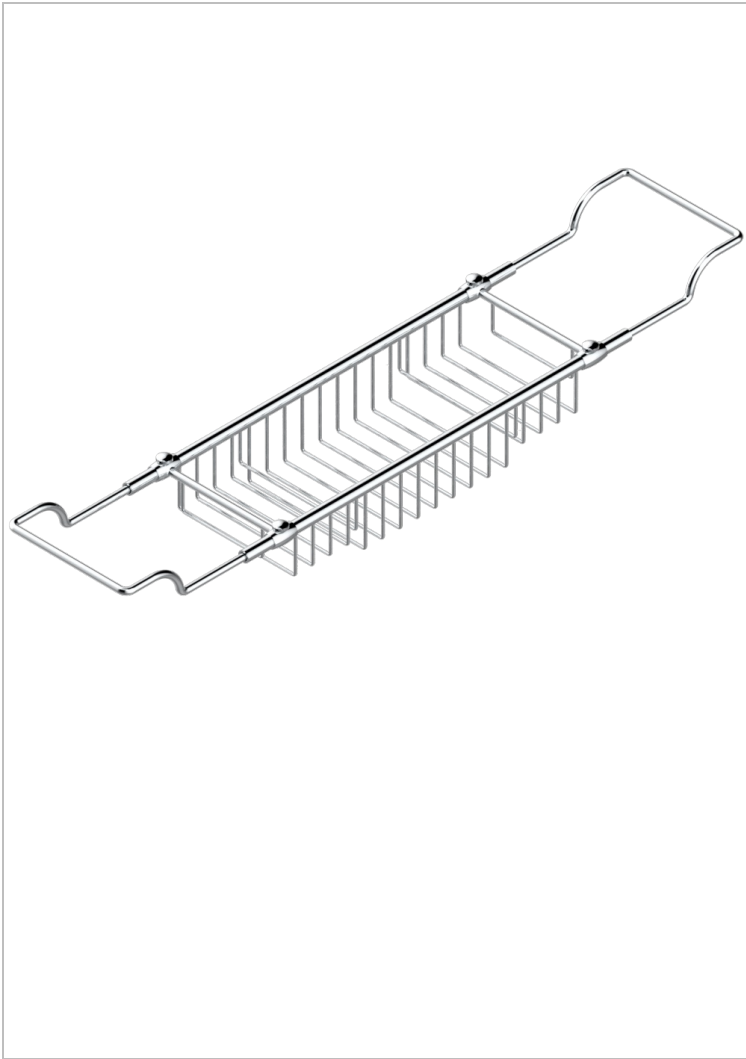

# CORVAIR PORTORO WITH LEVER

U8J-622

THG<sup>®</sup>  
PARIS

Bath rack, adjustable: mini 500 mm / maxi 800 mm (not available in PVD finishes)

## CHARACTERISTIC

- Corvaair Portoro with lever
- Bath rack, adjustable: mini 500 mm / maxi 800 mm (not available in PVD finishes)

## AVAILABLE FINITIONS

Antique nickel - H28  
Lacquered light bronze - D01  
Matt chrome - C02  
Matt gold - F07  
Matt nickel (color finish) - C01  
Polished chrome (color finish) - A02

Polished chrome / Polished gold (color finish) - G02  
Polished gold (color finish) - F01  
Polished nickel - B01  
Soft gold - F30  
Soft matt gold - F31