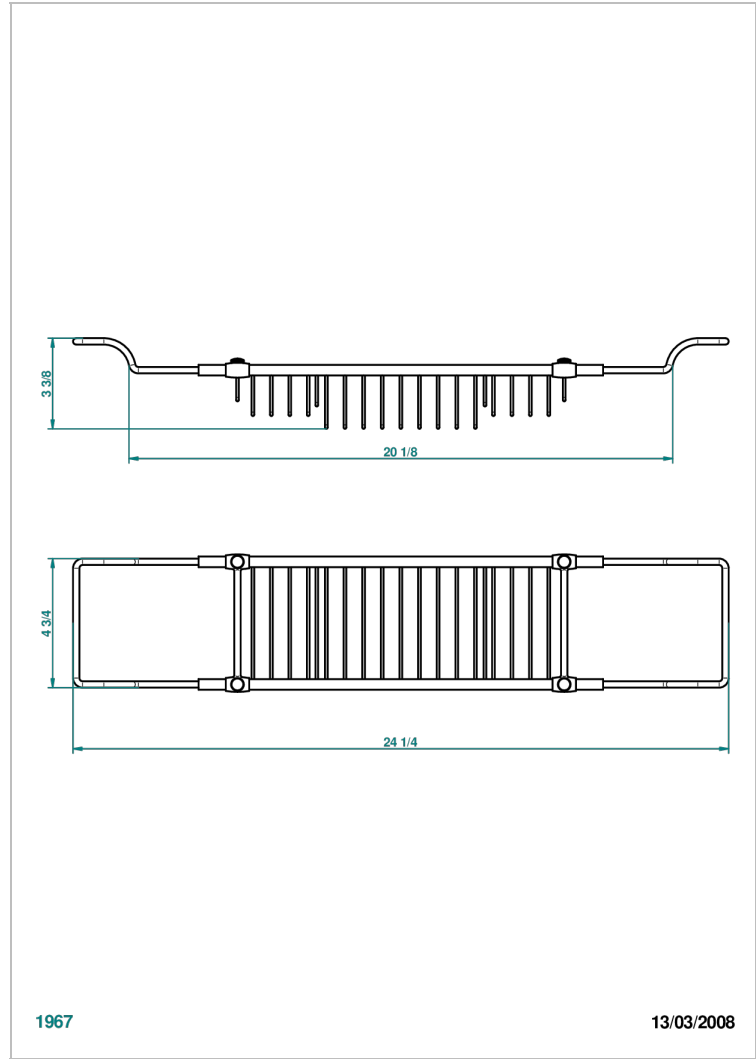

# CORVAIR PORTORO WITH LEVER

U8J-622

THG<sup>®</sup>  
PARIS

Bath rack, adjustable: mini 500 mm / maxi 800 mm (not available in PVD finishes)

## CHARACTERISTIC

- Corvaair Portoro with lever
- Bath rack, adjustable: mini 500 mm / maxi 800 mm (not available in PVD finishes)