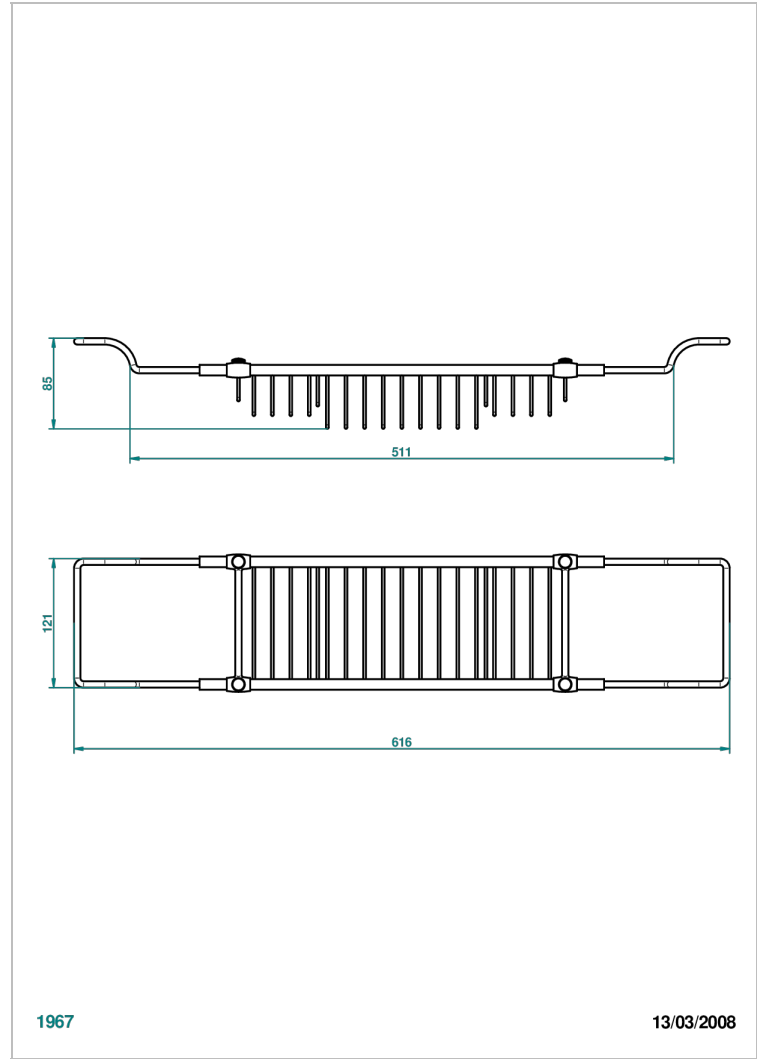

CORVAIR PORTORO

U8H-622

Bath rack, adjustable: mini 22" maxi 32" (not available in PVD finishes)

THG[®]
PARIS

CHARACTERISTIC

- Corvaair Portoro
- Bath rack, adjustable: mini 22" maxi 32" (not available in PVD finishes)