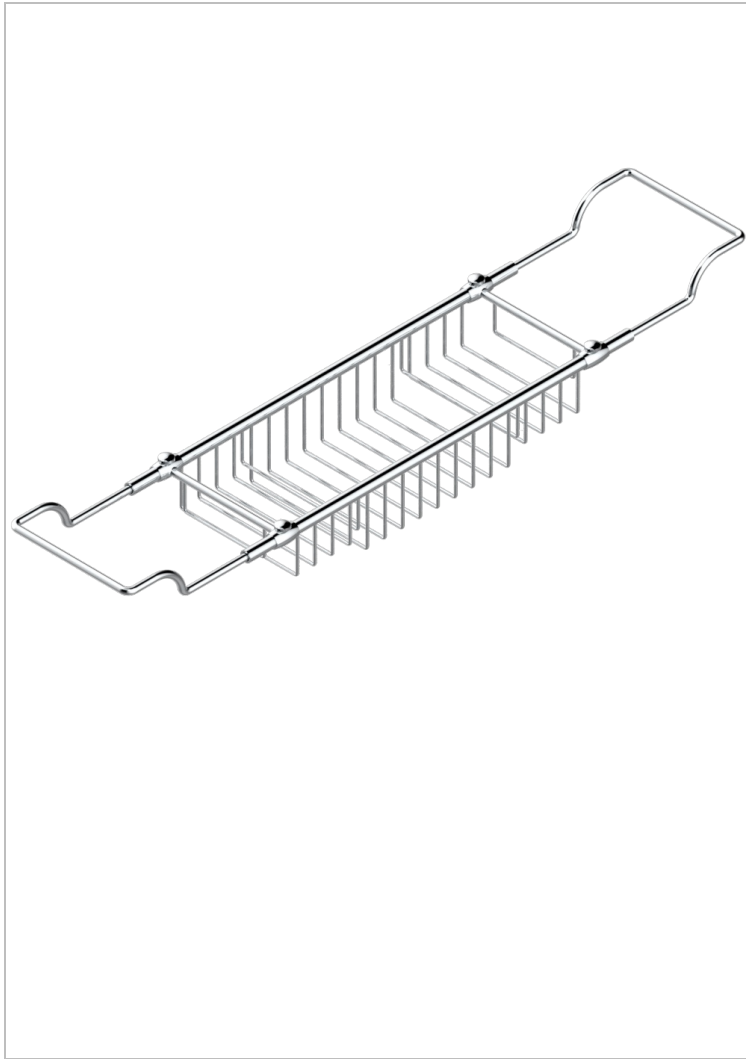

CORVAIR PORTORO

U8H-622

Bath rack, adjustable: mini 22" maxi 32" (not available in PVD finishes)

THG[®]
PARIS

CHARACTERISTIC

- Corvaair Portoro
- Bath rack, adjustable: mini 22" maxi 32" (not available in PVD finishes)

AVAILABLE FINITIONS

Chrome polished - A02
Chrome polished / gold polished - G02
Gold mat - F07
Gold polished - F01
Light coated bronze - D01
Matt chrome (American satin) - C02

Matt nickel (American satin) - C01
Nickel antique / Sovereign - H28
Nickel polished - B01
Soft gold - F30
Soft matt gold - F31