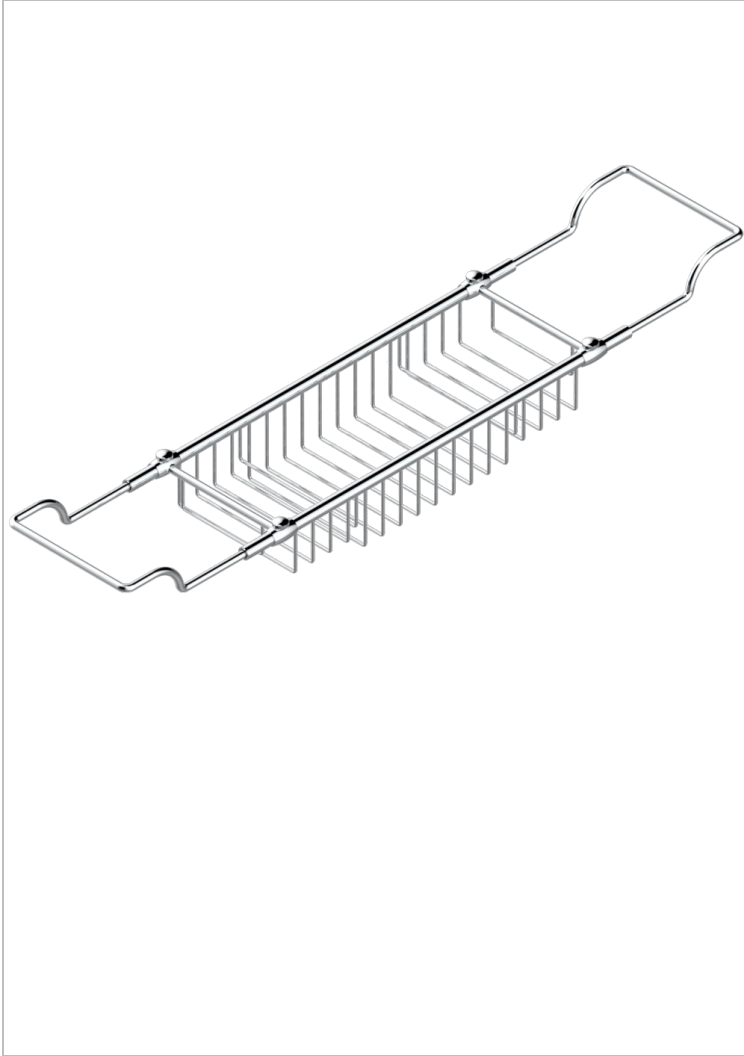

CORVAIR PORTORO

U8H-622

Bath rack, adjustable: mini 22" maxi 32" (not available in PVD finishes)

THG[®]
PARIS

CHARACTERISTIC

- Corvaair Portoro
- Bath rack, adjustable: mini 22" maxi 32" (not available in PVD finishes)

AVAILABLE FINITIONS

Chrome polished - A02
Chrome polished / gold polished - G02
Gold mat - F07
Gold polished - F01
Light coated bronze - D01
Matt chrome (American satin) - C02

Matt nickel (American satin) - C01
Nickel antique / Sovereign - H28
Nickel polished - B01
Soft gold - F30
Soft matt gold - F31