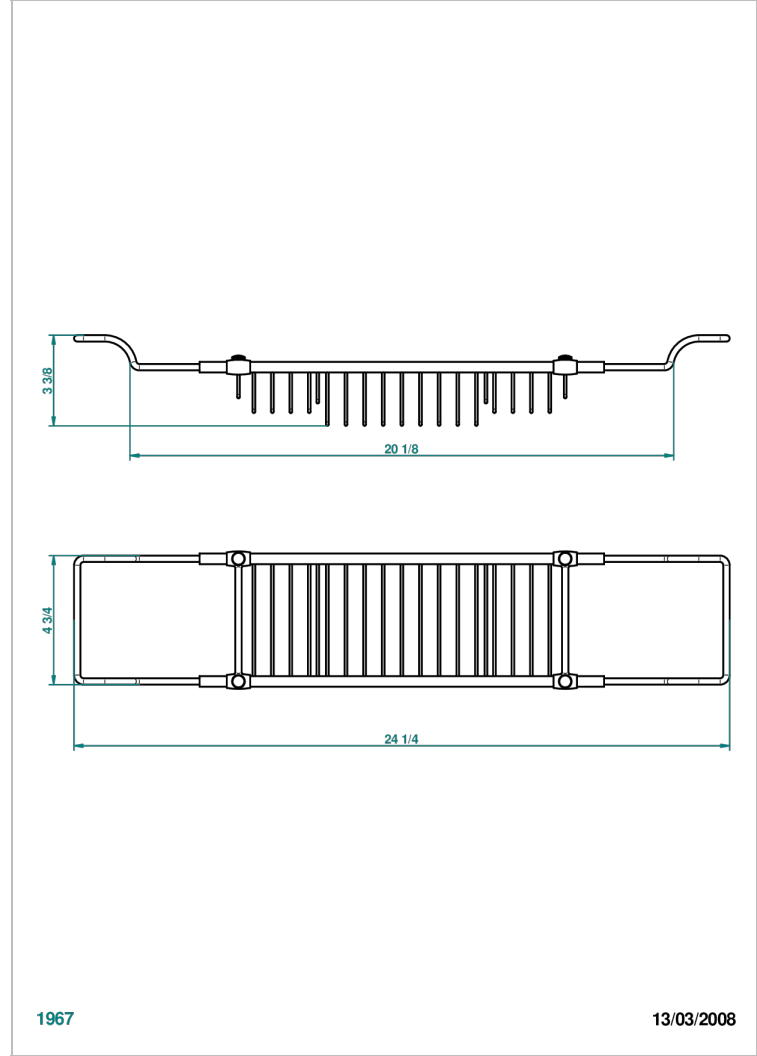

CORVAIR PORTORO

U8H-622

Bath rack, adjustable: mini 22" maxi 32" (not available in PVD finishes)

THG[®]
PARIS

CHARACTERISTIC

- Corvaair Portoro
- Bath rack, adjustable: mini 22" maxi 32" (not available in PVD finishes)