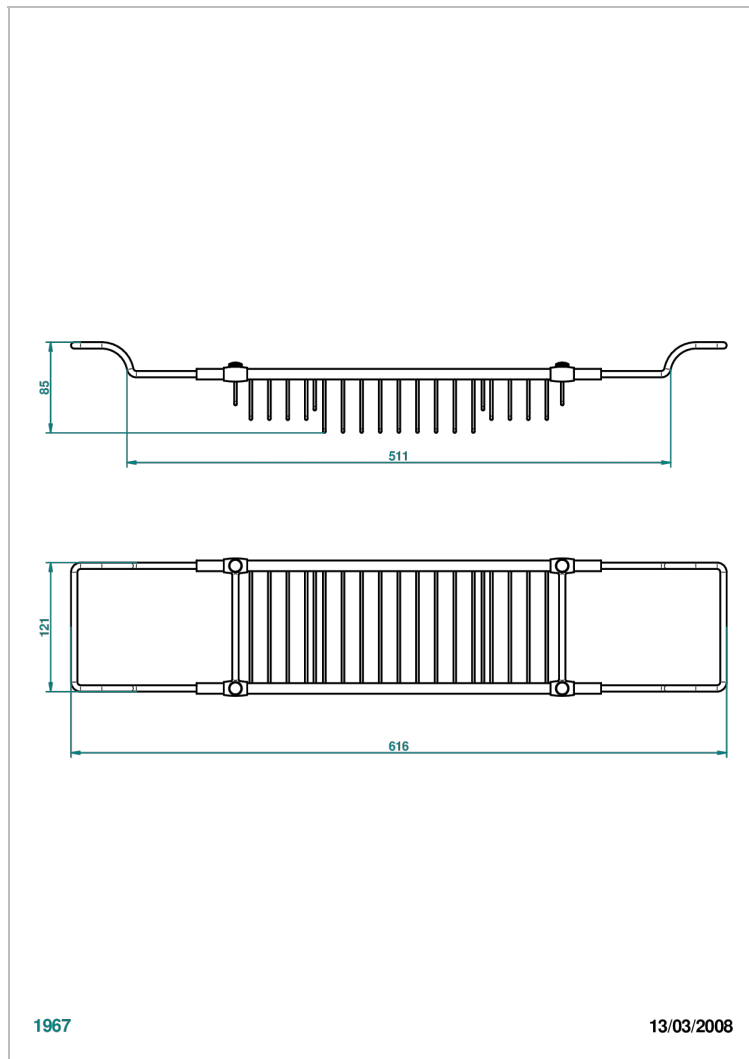

CORVAIR PORTORO

U8H-622

THG
PARIS

Bath rack, adjustable: mini 500 mm / maxi 800 mm (not available in PVD finishes)

CHARACTERISTIC

- Corvaair Portoro
- Bath rack, adjustable: mini 500 mm / maxi 800 mm (not available in PVD finishes)

AVAILABLE FINITIONS

Antique nickel - H28
Lacquered light bronze - D01
Matt chrome - C02
Matt gold - F07
Matt nickel (color finish) - C01
Polished chrome (color finish) - A02

Polished chrome / Polished gold (color finish) - G02
Polished gold (color finish) - F01
Polished nickel - B01
Soft gold - F30
Soft matt gold - F31