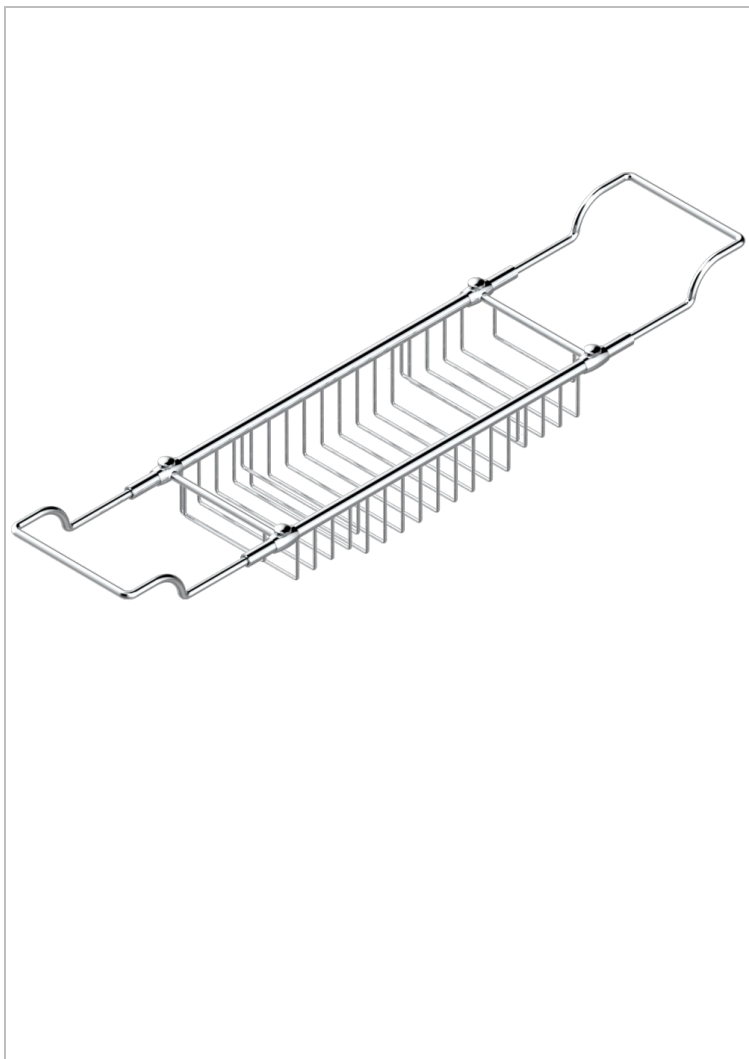

CORVAIR PORTORO

U8H-622

THG
PARIS

Bath rack, adjustable: mini 500 mm / maxi 800 mm (not available in PVD finishes)

CHARACTERISTIC

- Corvaair Portoro
- Bath rack, adjustable: mini 500 mm / maxi 800 mm (not available in PVD finishes)

AVAILABLE FINITIONS

Antique nickel - H28
Lacquered light bronze - D01
Matt chrome - C02
Matt gold - F07
Matt nickel (color finish) - C01
Polished chrome (color finish) - A02

Polished chrome / Polished gold (color finish) - G02
Polished gold (color finish) - F01
Polished nickel - B01
Soft gold - F30
Soft matt gold - F31