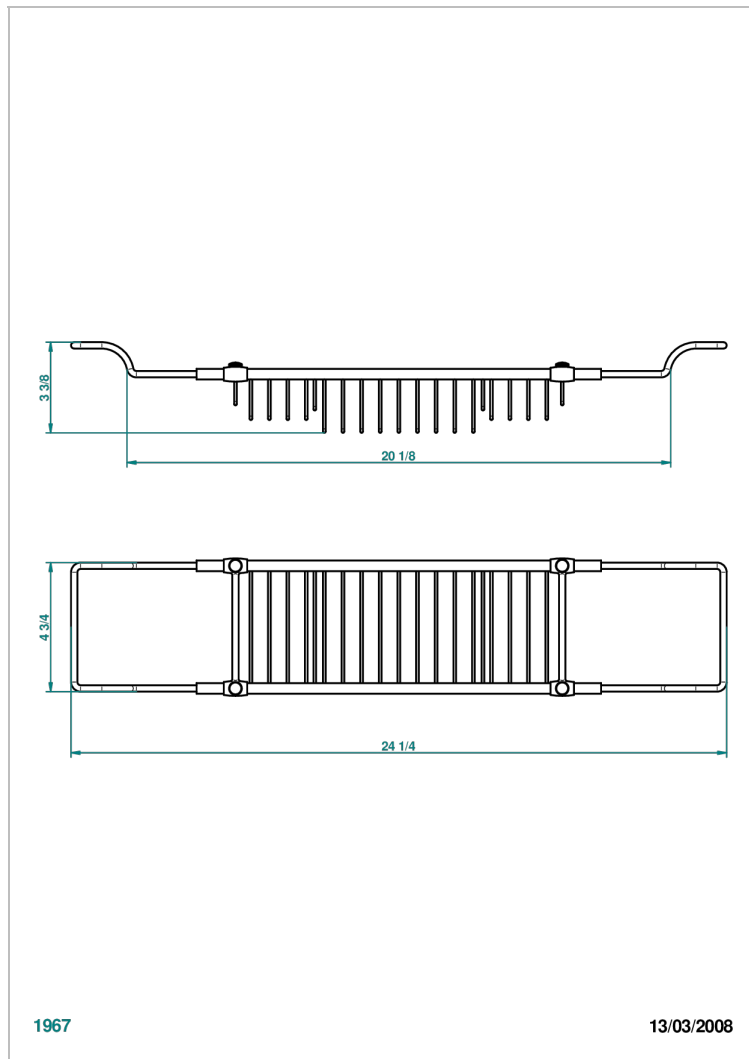

# CORVAIR PORTORO

U8H-622

THG<sup>®</sup>  
PARIS

Bath rack, adjustable: mini 500 mm / maxi 800 mm (not available in PVD finishes)

## CHARACTERISTIC

- Corvaair Portoro
- Bath rack, adjustable: mini 500 mm / maxi 800 mm (not available in PVD finishes)