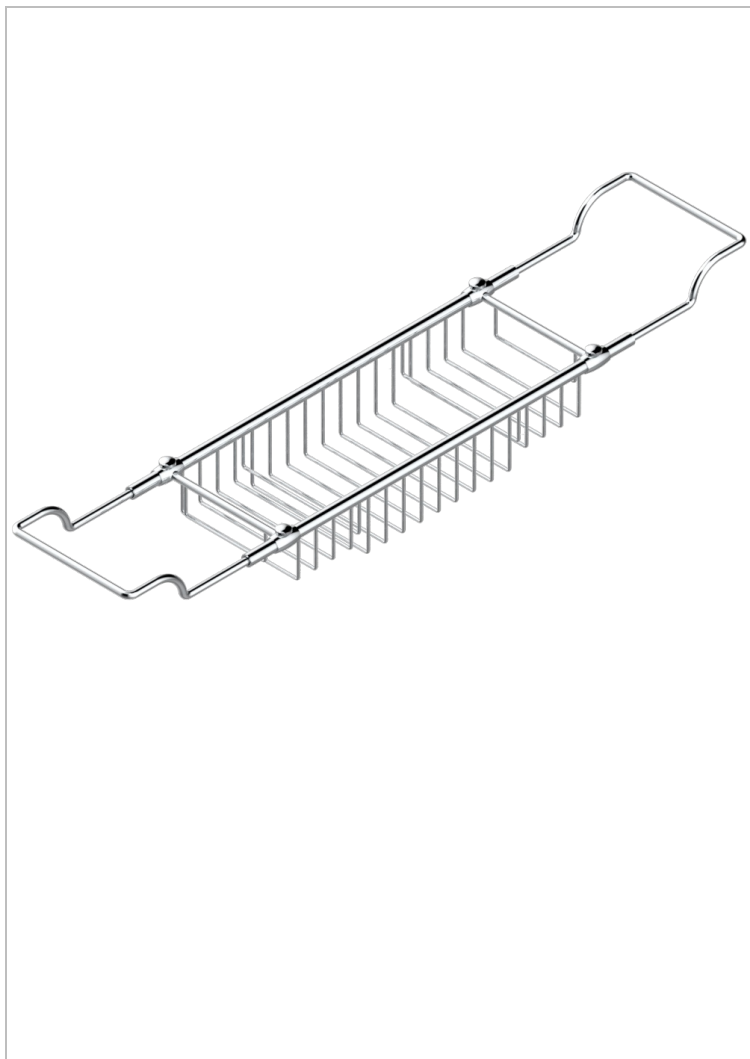

# CORVAIR PORTORO

U8H-622

THG<sup>®</sup>  
PARIS

Bath rack, adjustable: mini 500 mm / maxi 800 mm (not available in PVD finishes)

## CHARACTERISTIC

- Corvaair Portoro
- Bath rack, adjustable: mini 500 mm / maxi 800 mm (not available in PVD finishes)

## AVAILABLE FINITIONS

Antique nickel - H28  
Lacquered light bronze - D01  
Matt chrome - C02  
Matt gold - F07  
Matt nickel (color finish) - C01  
Polished chrome (color finish) - A02

Polished chrome / Polished gold (color finish) - G02  
Polished gold (color finish) - F01  
Polished nickel - B01  
Soft gold - F30  
Soft matt gold - F31