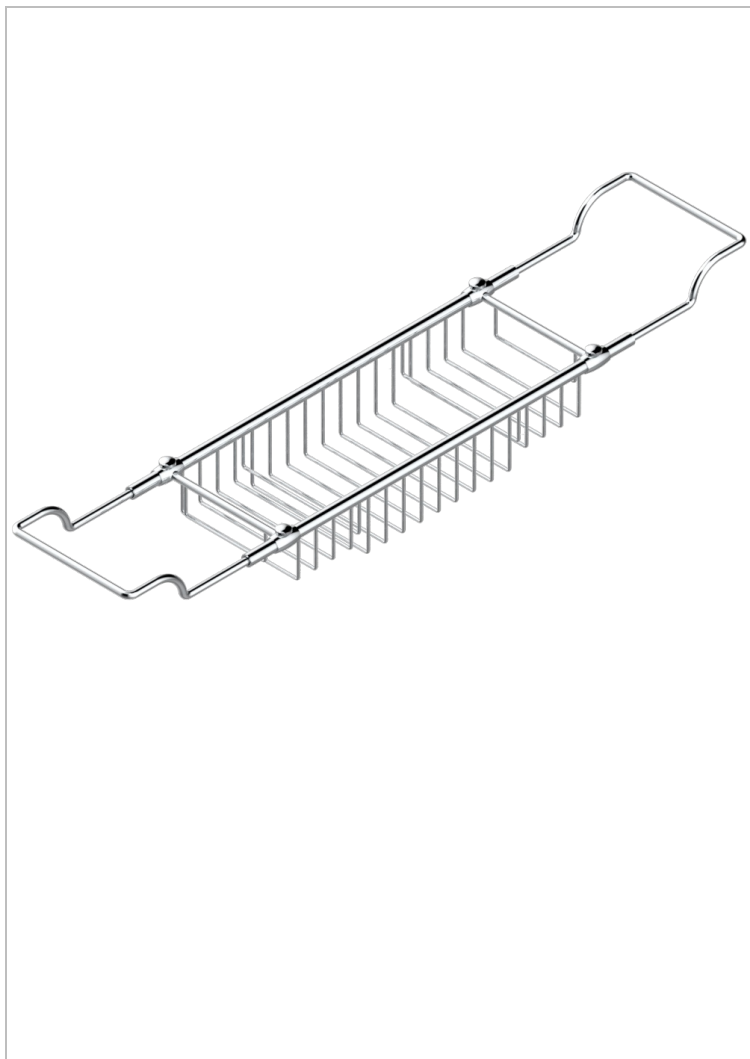

CORVAIR PORTORO

U8H-622

THG
PARIS

Bath rack, adjustable: mini 500 mm / maxi 800 mm (not available in PVD finishes)

CHARACTERISTIC

- Corvaair Portoro
- Bath rack, adjustable: mini 500 mm / maxi 800 mm (not available in PVD finishes)

AVAILABLE FINITIONS

Antique nickel - H28
Lacquered light bronze - D01
Matt chrome - C02
Matt gold - F07
Matt nickel (color finish) - C01
Polished chrome (color finish) - A02

Polished chrome / Polished gold (color finish) - G02
Polished gold (color finish) - F01
Polished nickel - B01
Soft gold - F30
Soft matt gold - F31