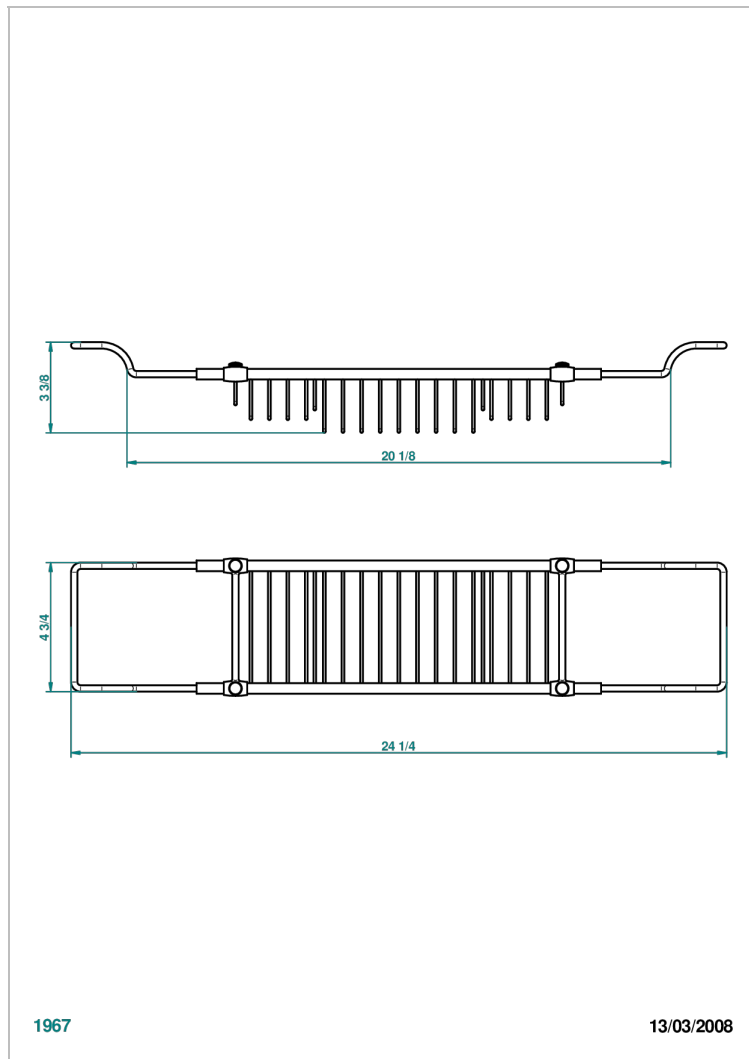

CORVAIR PORTORO

U8H-622

THG[®]
PARIS

Bath rack, adjustable: mini 500 mm / maxi 800 mm (not available in PVD finishes)

CHARACTERISTIC

- Corvaair Portoro
- Bath rack, adjustable: mini 500 mm / maxi 800 mm (not available in PVD finishes)

AVAILABLE FINITIONS

Antique nickel - H28
Lacquered light bronze - D01
Matt chrome - C02
Matt gold - F07
Matt nickel (color finish) - C01
Polished chrome (color finish) - A02

Polished chrome / Polished gold (color finish) - G02
Polished gold (color finish) - F01
Polished nickel - B01
Soft gold - F30
Soft matt gold - F31