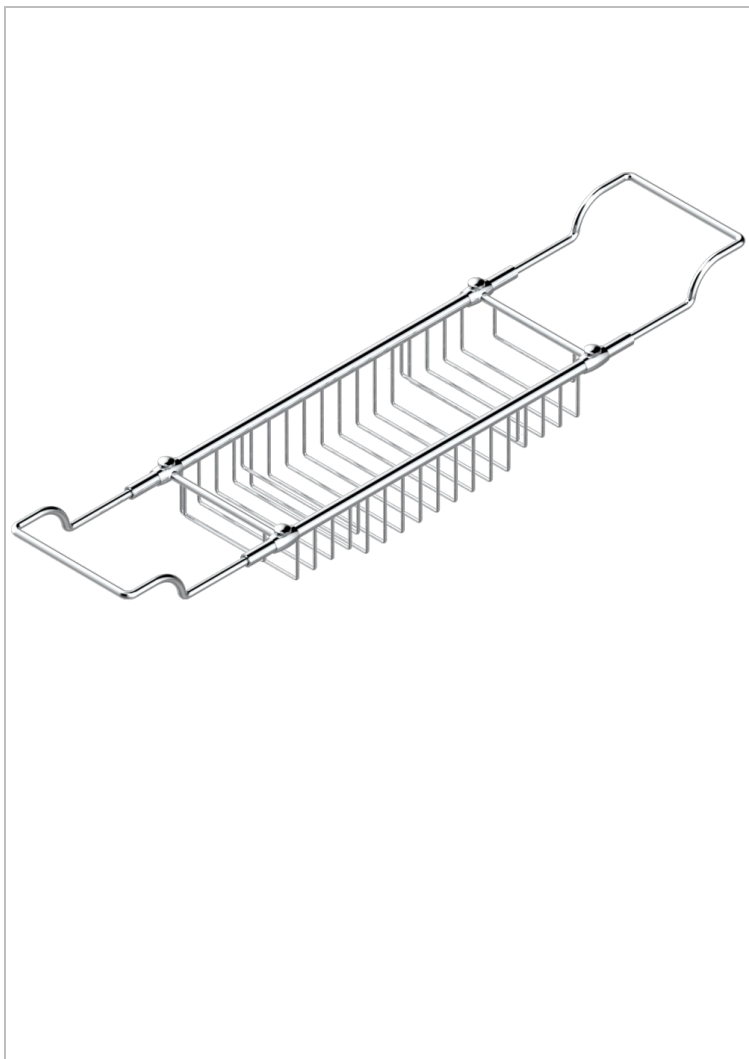

CORVAIR PORTORO

U8H-622

THG[®]
PARIS

Bath rack, adjustable: mini 500 mm / maxi 800 mm (not available in PVD finishes)

CHARACTERISTIC

- Corvaair Portoro
- Bath rack, adjustable: mini 500 mm / maxi 800 mm (not available in PVD finishes)

AVAILABLE FINITIONS

Antique nickel - H28
Lacquered light bronze - D01
Matt chrome - C02
Matt gold - F07
Matt nickel (color finish) - C01
Polished chrome (color finish) - A02

Polished chrome / Polished gold (color finish) - G02
Polished gold (color finish) - F01
Polished nickel - B01
Soft gold - F30
Soft matt gold - F31