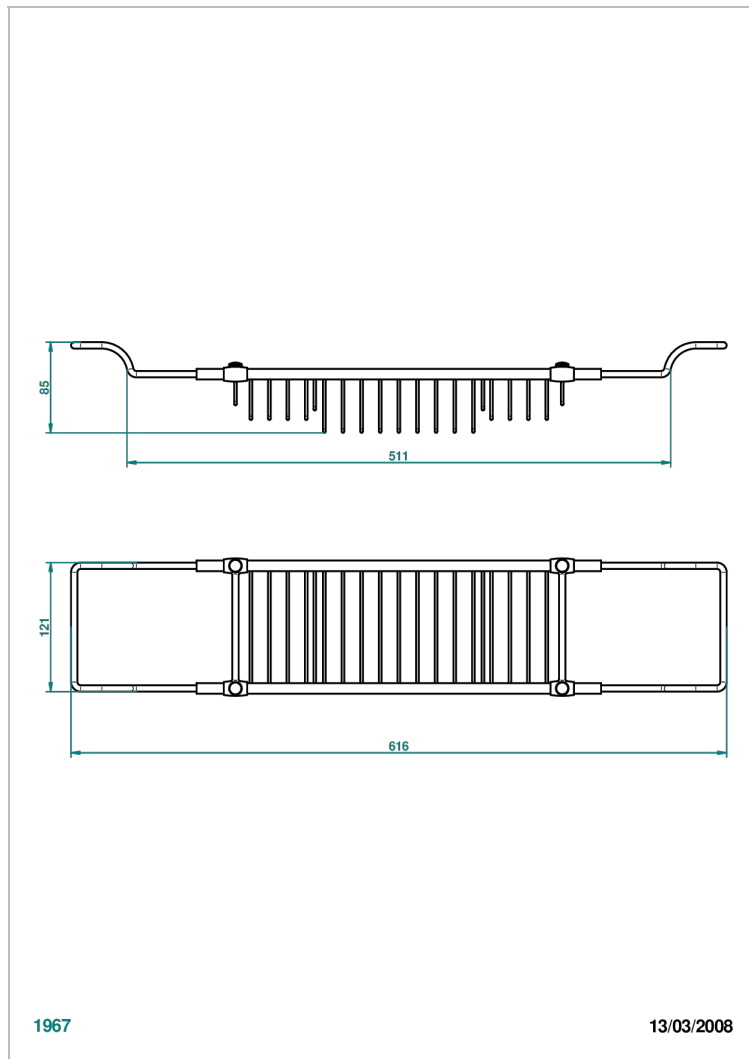

CORVAIR HOWLITE WITH LEVER HANDLES

U8G-622

Bath rack, adjustable: mini 22" maxi 32" (not available in PVD finishes)

1967

13/03/2008

CHARACTERISTIC

- Corvaire Howlite with lever handles
- Bath rack, adjustable: mini 22" maxi 32" (not available in PVD finishes)