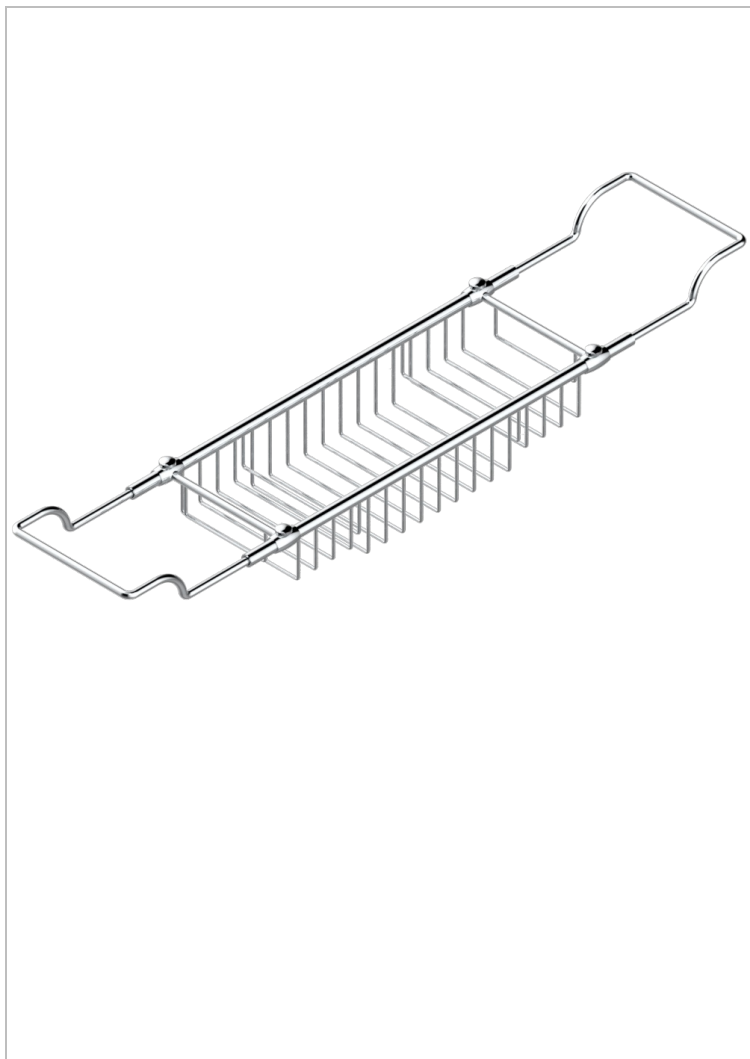

CORVAIR HOWLITE WITH LEVER HANDLES

U8G-622

Bath rack, adjustable: mini 22" maxi 32" (not available in PVD finishes)

1967

13/03/2008

CHARACTERISTIC

- Corvaire Howlite with lever handles
- Bath rack, adjustable: mini 22" maxi 32" (not available in PVD finishes)

AVAILABLE FINITIONS

Chrome polished - A02
Chrome polished / gold polished - G02
Gold mat - F07
Gold polished - F01
Light coated bronze - D01
Matt chrome (American satin) - C02

Matt nickel (American satin) - C01
Nickel antique / Sovereign - H28
Nickel polished - B01
Soft gold - F30
Soft matt gold - F31