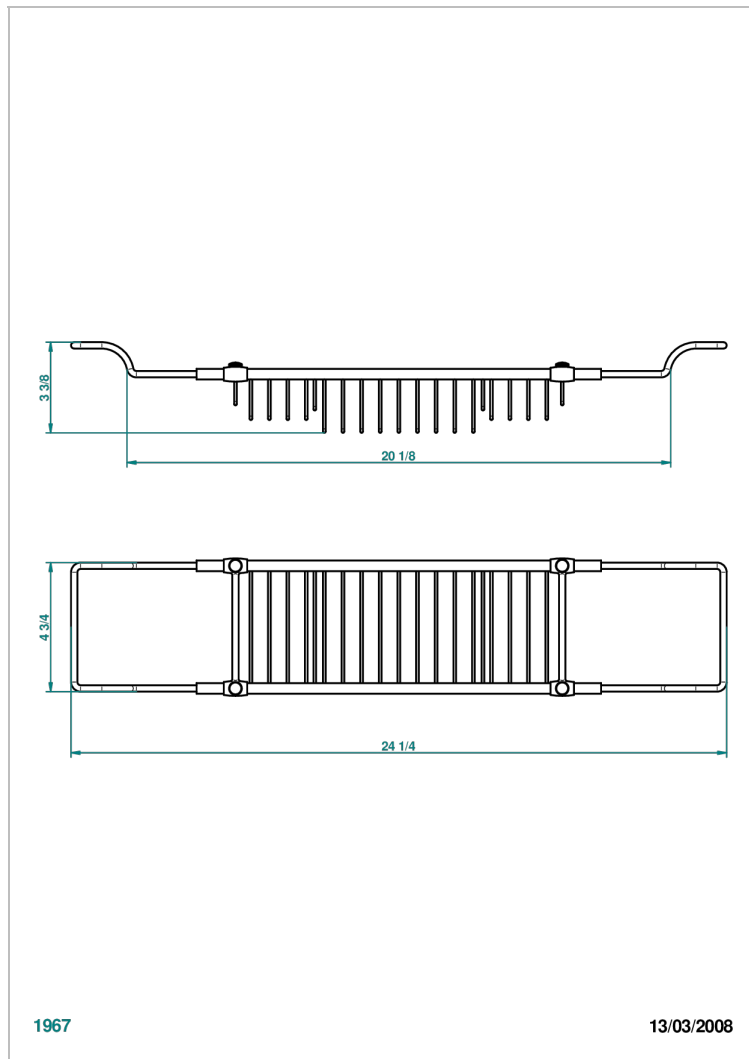

CORVAIR HOWLITE WITH LEVER HANDLES

U8G-622

Bath rack, adjustable: mini 22" maxi 32" (not available in PVD finishes)

1967

13/03/2008

CHARACTERISTIC

- Corvaire Howlite with lever handles
- Bath rack, adjustable: mini 22" maxi 32" (not available in PVD finishes)

AVAILABLE FINITIONS

Chrome polished - A02
Chrome polished / gold polished - G02
Gold mat - F07
Gold polished - F01
Light coated bronze - D01
Matt chrome (American satin) - C02

Matt nickel (American satin) - C01
Nickel antique / Sovereign - H28
Nickel polished - B01
Soft gold - F30
Soft matt gold - F31