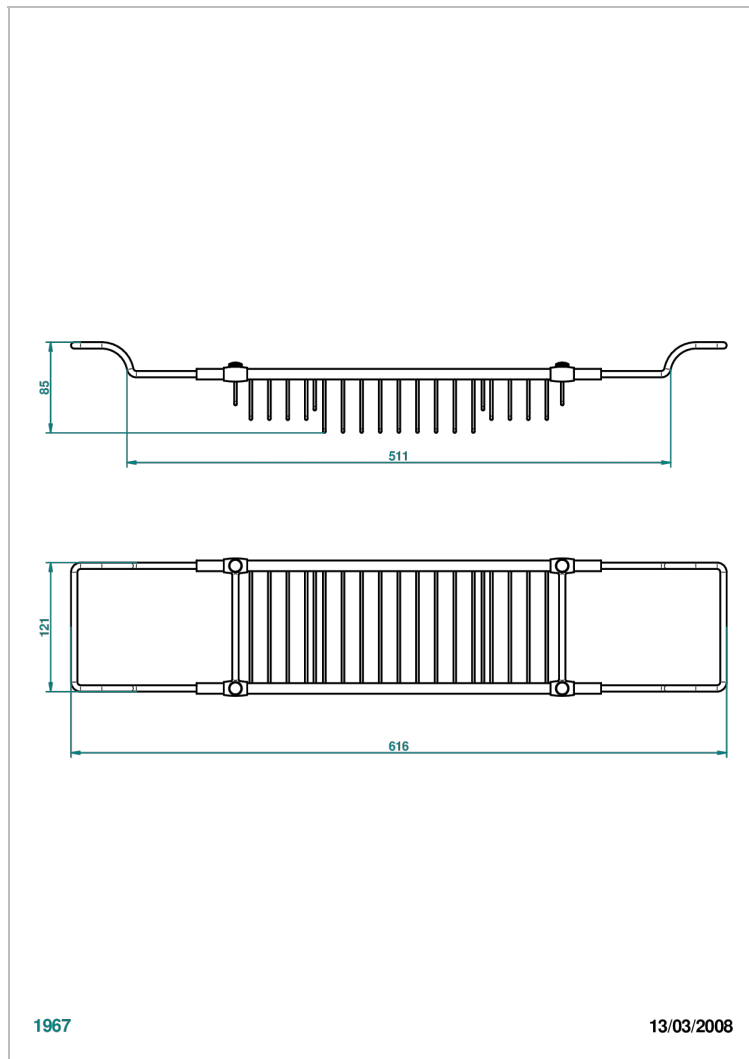

CORVAIR HOWLITE WITH LEVER

U8G-622

THG[®]
PARIS

Bath rack, adjustable: mini 500 mm / maxi 800 mm (not available in PVD finishes)

CHARACTERISTIC

- Corvaire Howlite with lever
- Bath rack, adjustable: mini 500 mm / maxi 800 mm (not available in PVD finishes)

AVAILABLE FINITIONS

Antique nickel - H28
Lacquered light bronze - D01
Matt chrome - C02
Matt gold - F07
Matt nickel (color finish) - C01
Polished chrome (color finish) - A02

Polished chrome / Polished gold (color finish) - G02
Polished gold (color finish) - F01
Polished nickel - B01
Soft gold - F30
Soft matt gold - F31