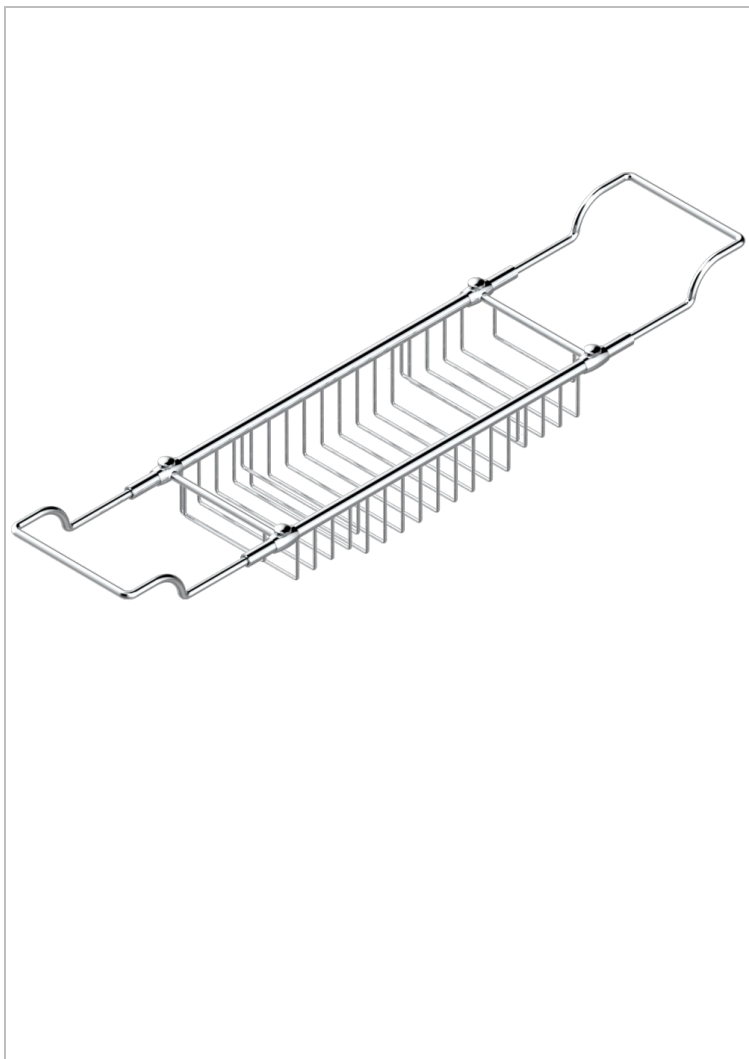

CORVAIR HOWLITE WITH LEVER

U8G-622

THG[®]
PARIS

Bath rack, adjustable: mini 500 mm / maxi 800 mm (not available in PVD finishes)

CHARACTERISTIC

- Corvaire Howlite with lever
- Bath rack, adjustable: mini 500 mm / maxi 800 mm (not available in PVD finishes)

AVAILABLE FINITIONS

Antique nickel - H28
Lacquered light bronze - D01
Matt chrome - C02
Matt gold - F07
Matt nickel (color finish) - C01
Polished chrome (color finish) - A02

Polished chrome / Polished gold (color finish) - G02
Polished gold (color finish) - F01
Polished nickel - B01
Soft gold - F30
Soft matt gold - F31