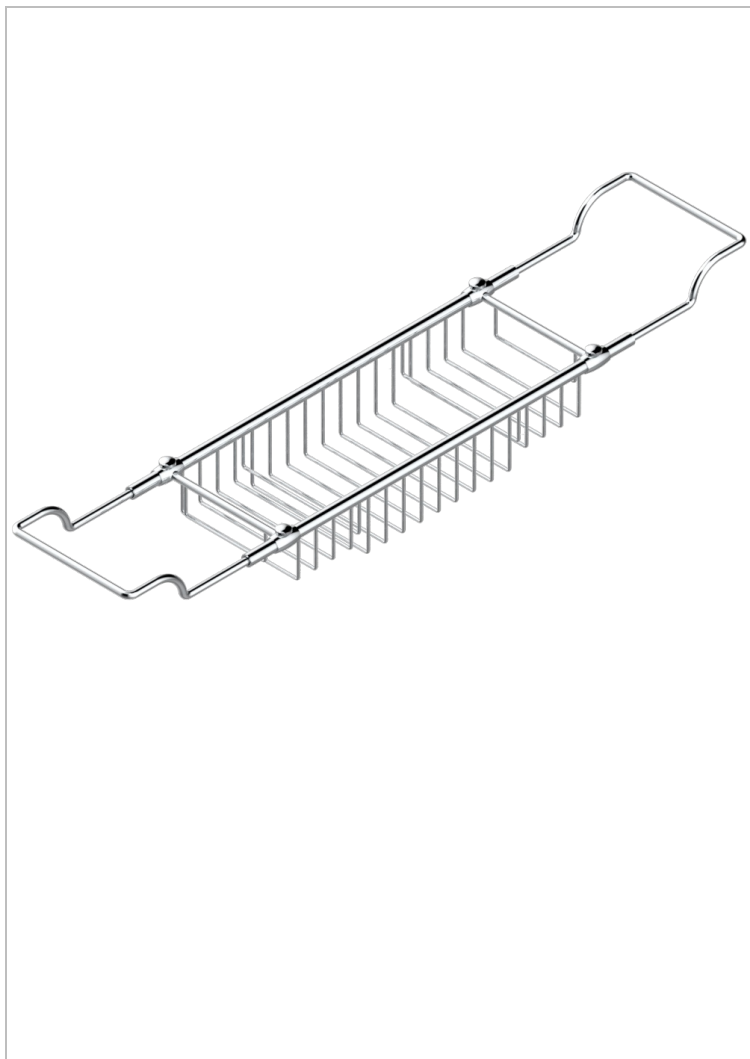

CORVAIR HOWLITE WITH LEVER

U8G-622

THG[®]
PARIS

Bath rack, adjustable: mini 500 mm / maxi 800 mm (not available in PVD finishes)

CHARACTERISTIC

- Corvair Howlite with lever
- Bath rack, adjustable: mini 500 mm / maxi 800 mm (not available in PVD finishes)

AVAILABLE FINITIONS

Antique nickel - H28
Lacquered light bronze - D01
Matt chrome - C02
Matt gold - F07
Matt nickel (color finish) - C01
Polished chrome (color finish) - A02

Polished chrome / Polished gold (color finish) - G02
Polished gold (color finish) - F01
Polished nickel - B01
Soft gold - F30
Soft matt gold - F31