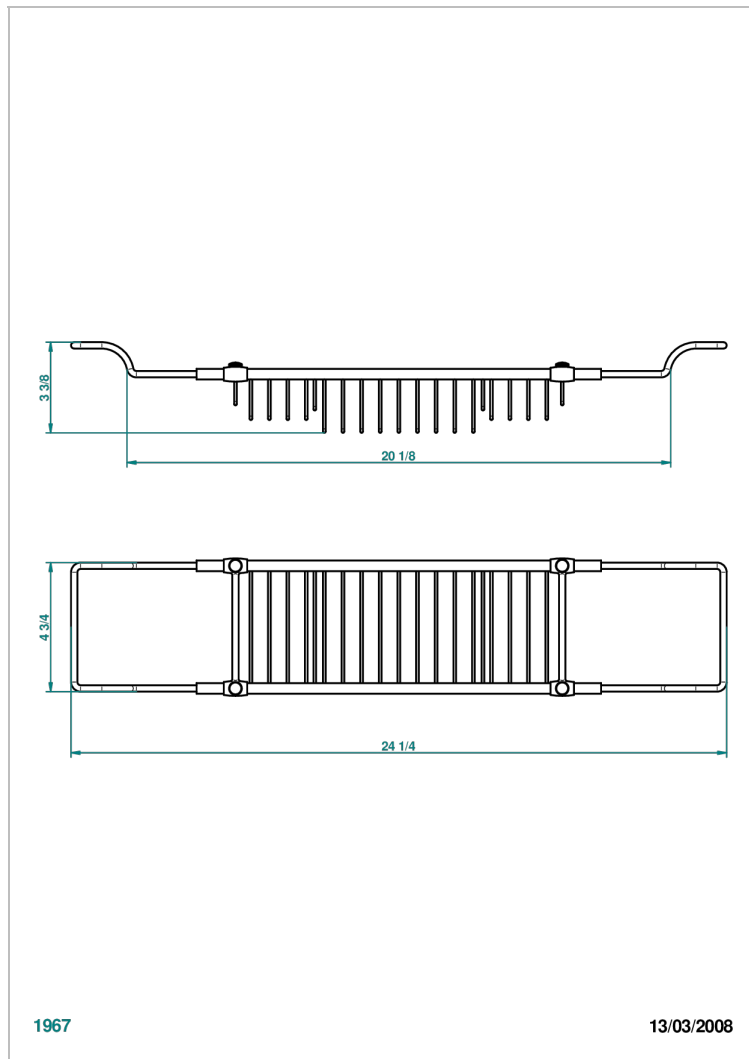

CORVAIR HOWLITE WITH LEVER

U8G-622

THG[®]
PARIS

Bath rack, adjustable: mini 500 mm / maxi 800 mm (not available in PVD finishes)

CHARACTERISTIC

- Corvair Howlite with lever
- Bath rack, adjustable: mini 500 mm / maxi 800 mm (not available in PVD finishes)

AVAILABLE FINITIONS

Antique nickel - H28
Lacquered light bronze - D01
Matt chrome - C02
Matt gold - F07
Matt nickel (color finish) - C01
Polished chrome (color finish) - A02

Polished chrome / Polished gold (color finish) - G02
Polished gold (color finish) - F01
Polished nickel - B01
Soft gold - F30
Soft matt gold - F31