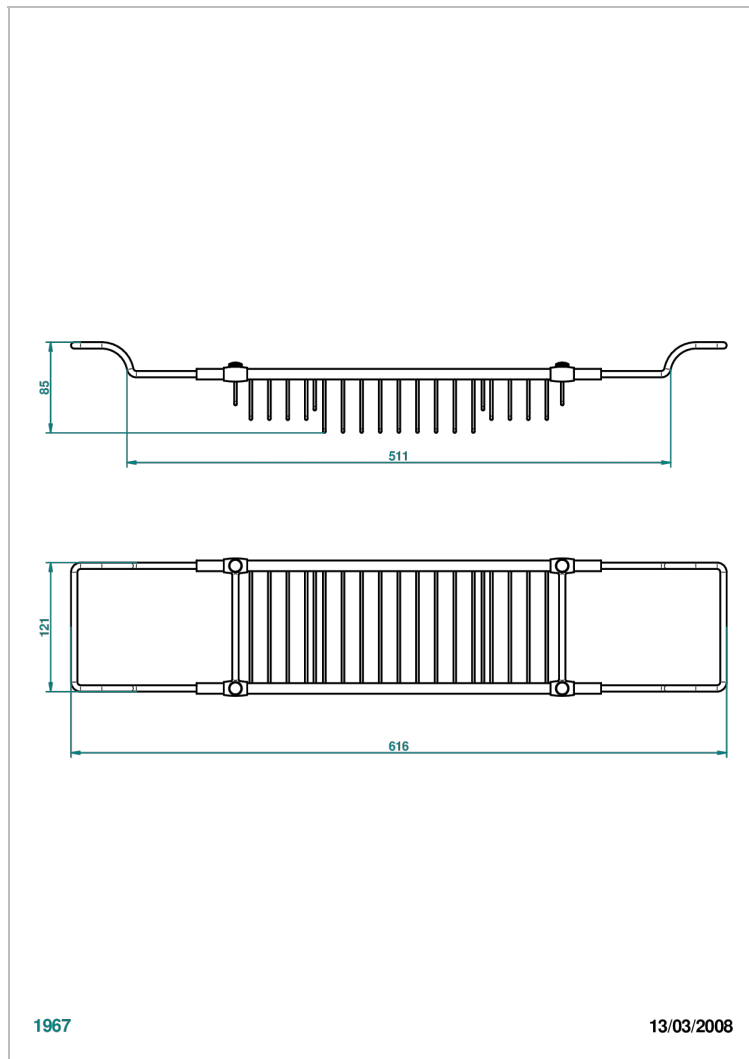

# CORVAIR HOWLITE WITH LEVER

U8G-622

THG<sup>®</sup>  
PARIS

Bath rack, adjustable: mini 500 mm / maxi 800 mm (not available in PVD finishes)

## CHARACTERISTIC

- Corvaire Howlite with lever
- Bath rack, adjustable: mini 500 mm / maxi 800 mm (not available in PVD finishes)