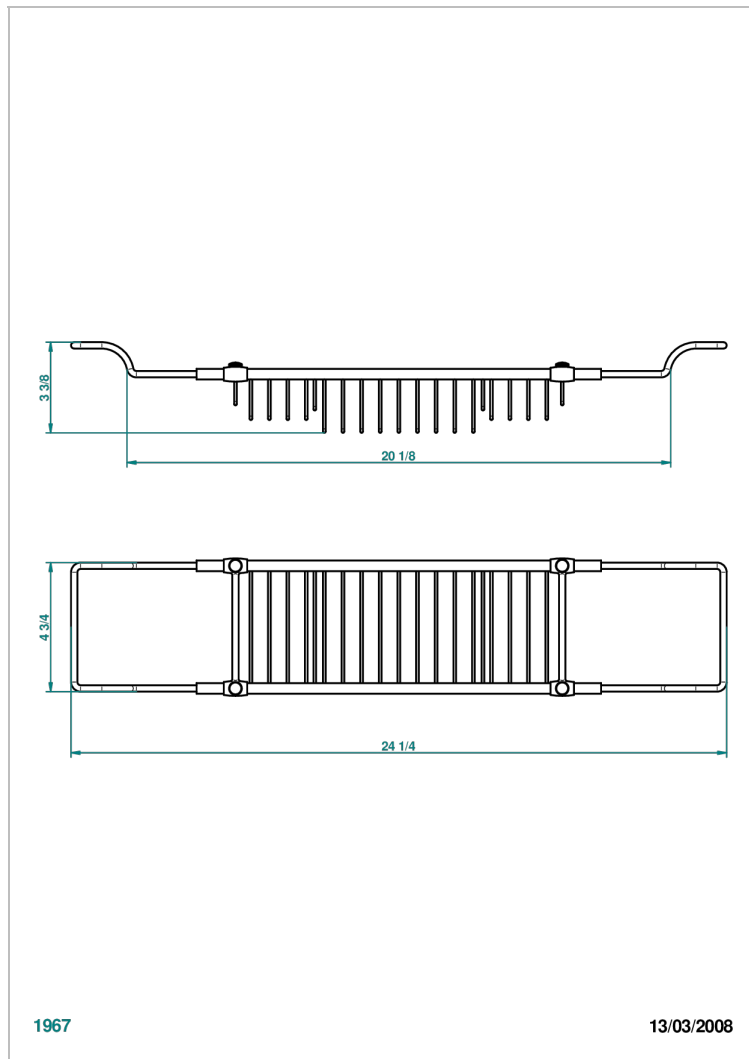

CORVAIR HOWLITE WITH LEVER

U8G-622

THG[®]
PARIS

Bath rack, adjustable: mini 500 mm / maxi 800 mm (not available in PVD finishes)

CHARACTERISTIC

- Corvaire Howlite with lever
- Bath rack, adjustable: mini 500 mm / maxi 800 mm (not available in PVD finishes)

AVAILABLE FINITIONS

Antique nickel - H28
Lacquered light bronze - D01
Matt chrome - C02
Matt gold - F07
Matt nickel (color finish) - C01
Polished chrome (color finish) - A02

Polished chrome / Polished gold (color finish) - G02
Polished gold (color finish) - F01
Polished nickel - B01
Soft gold - F30
Soft matt gold - F31