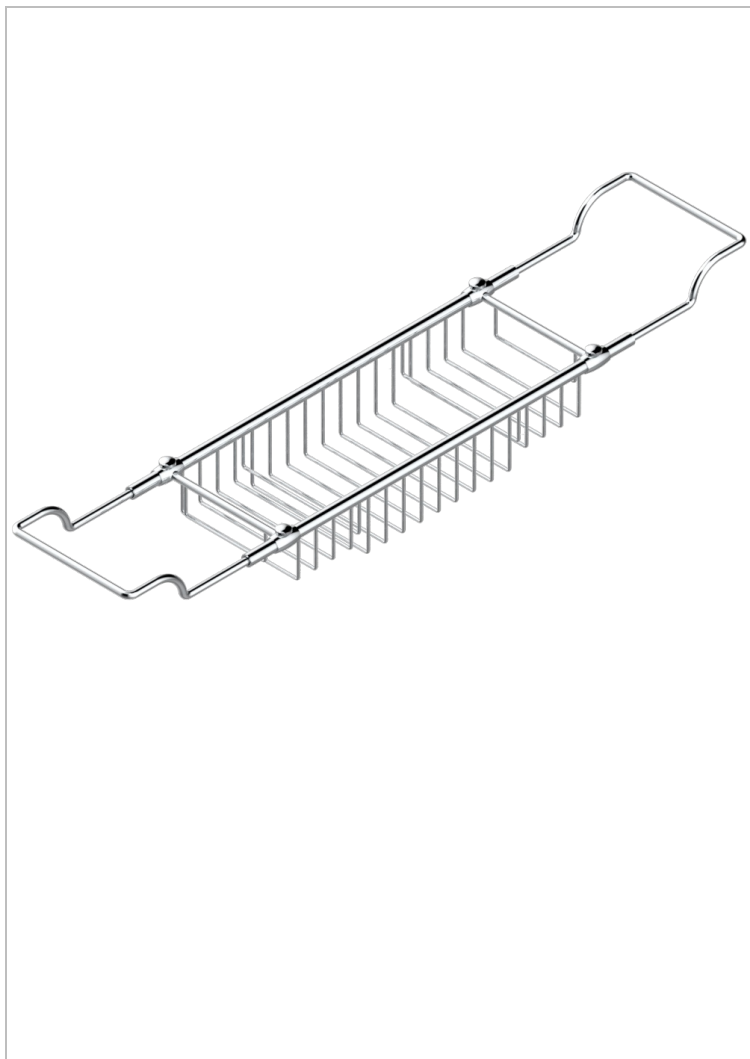

CORVAIR HOWLITE WITH LEVER

U8G-622

THG[®]
PARIS

Bath rack, adjustable: mini 500 mm / maxi 800 mm (not available in PVD finishes)

CHARACTERISTIC

- Corvaire Howlite with lever
- Bath rack, adjustable: mini 500 mm / maxi 800 mm (not available in PVD finishes)

AVAILABLE FINITIONS

Antique nickel - H28
Lacquered light bronze - D01
Matt chrome - C02
Matt gold - F07
Matt nickel (color finish) - C01
Polished chrome (color finish) - A02

Polished chrome / Polished gold (color finish) - G02
Polished gold (color finish) - F01
Polished nickel - B01
Soft gold - F30
Soft matt gold - F31