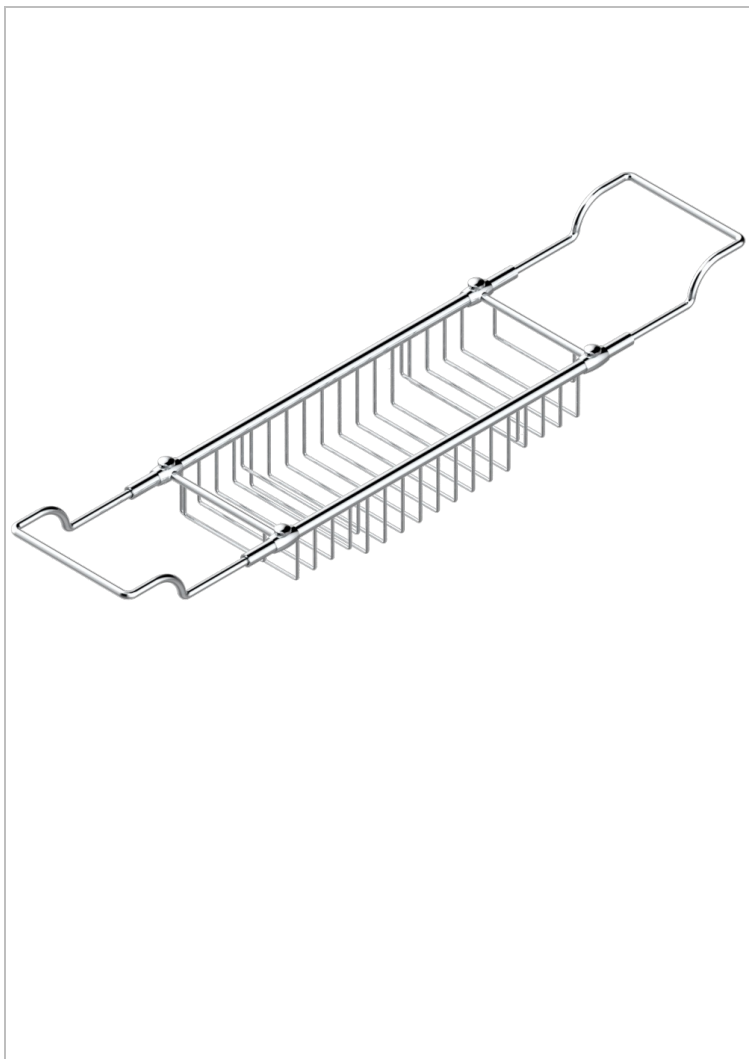

# CORVAIR HOWLITE WITH LEVER

U8G-622

THG<sup>®</sup>  
PARIS

Bath rack, adjustable: mini 500 mm / maxi 800 mm (not available in PVD finishes)

## CHARACTERISTIC

- Corvaire Howlite with lever
- Bath rack, adjustable: mini 500 mm / maxi 800 mm (not available in PVD finishes)

## AVAILABLE FINITIONS

Antique nickel - H28  
Lacquered light bronze - D01  
Matt chrome - C02  
Matt gold - F07  
Matt nickel (color finish) - C01  
Polished chrome (color finish) - A02

Polished chrome / Polished gold (color finish) - G02  
Polished gold (color finish) - F01  
Polished nickel - B01  
Soft gold - F30  
Soft matt gold - F31