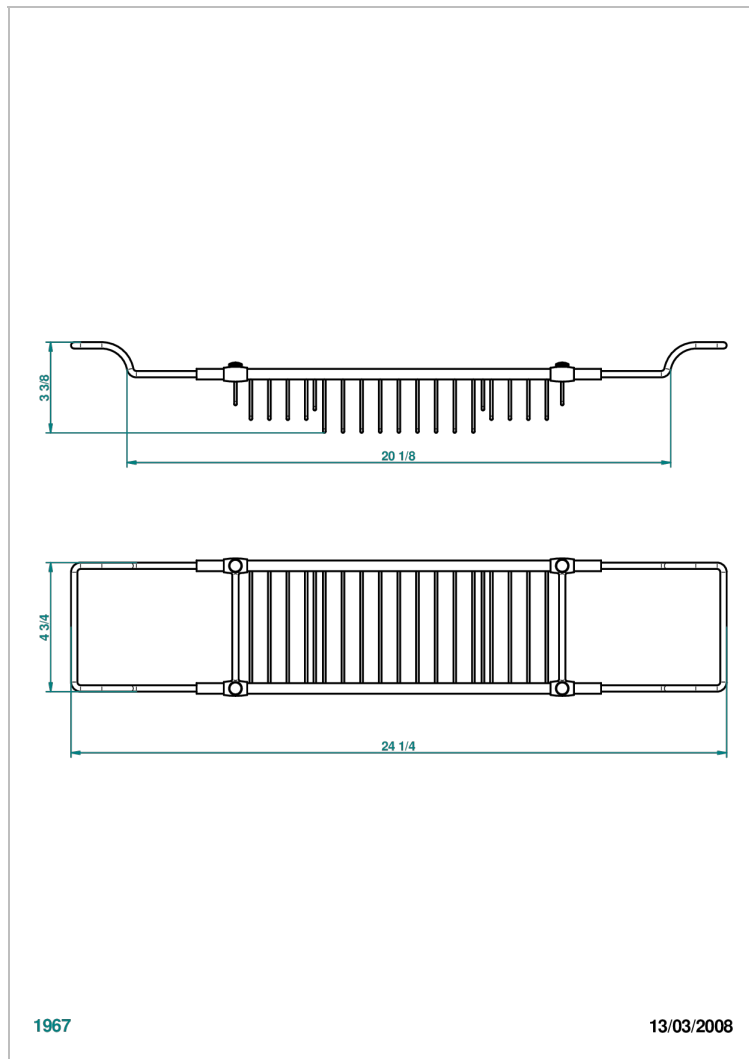

# CORVAIR HOWLITE WITH LEVER

U8G-622

THG<sup>®</sup>  
PARIS

Bath rack, adjustable: mini 500 mm / maxi 800 mm (not available in PVD finishes)

## CHARACTERISTIC

- Corvaire Howlite with lever
- Bath rack, adjustable: mini 500 mm / maxi 800 mm (not available in PVD finishes)