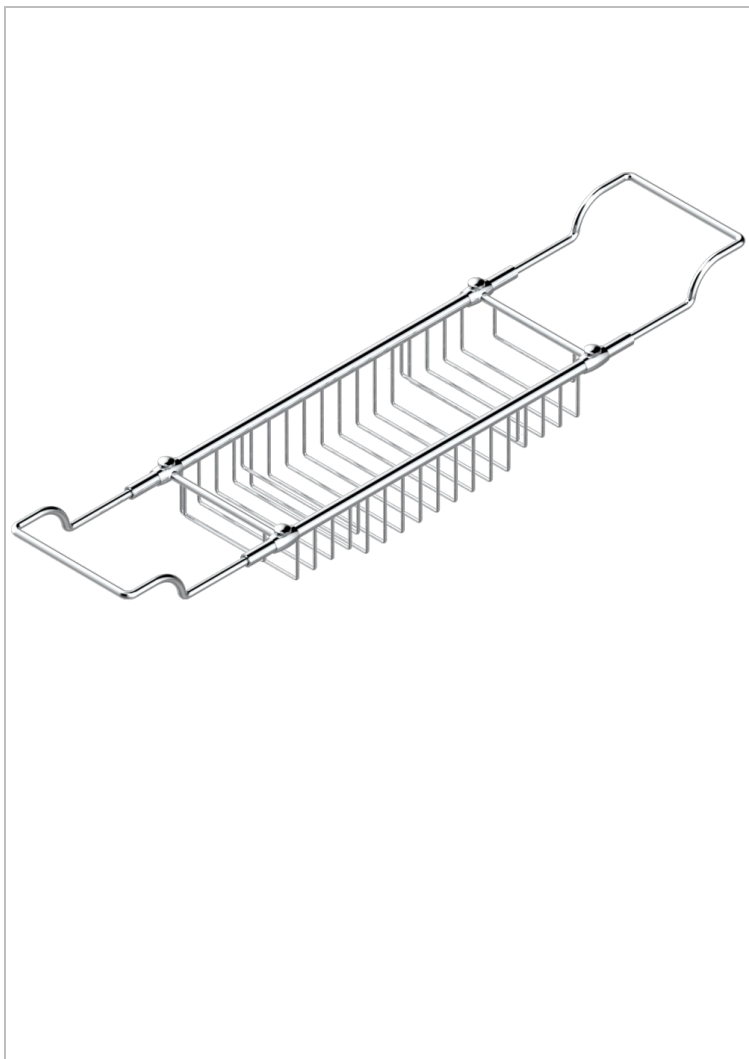

CORVAIR HOWLITE

U8F-622

THG[®]
PARIS

Bath rack, adjustable: mini 22" maxi 32" (not available in PVD finishes)

CHARACTERISTIC

- Corvaire Howlite
- Bath rack, adjustable: mini 22" maxi 32" (not available in PVD finishes)

AVAILABLE FINITIONS

Chrome polished - A02
Chrome polished / gold polished - G02
Gold mat - F07
Gold polished - F01
Light coated bronze - D01
Matt chrome (American satin) - C02

Matt nickel (American satin) - C01
Nickel antique / Sovereign - H28
Nickel polished - B01
Soft gold - F30
Soft matt gold - F31