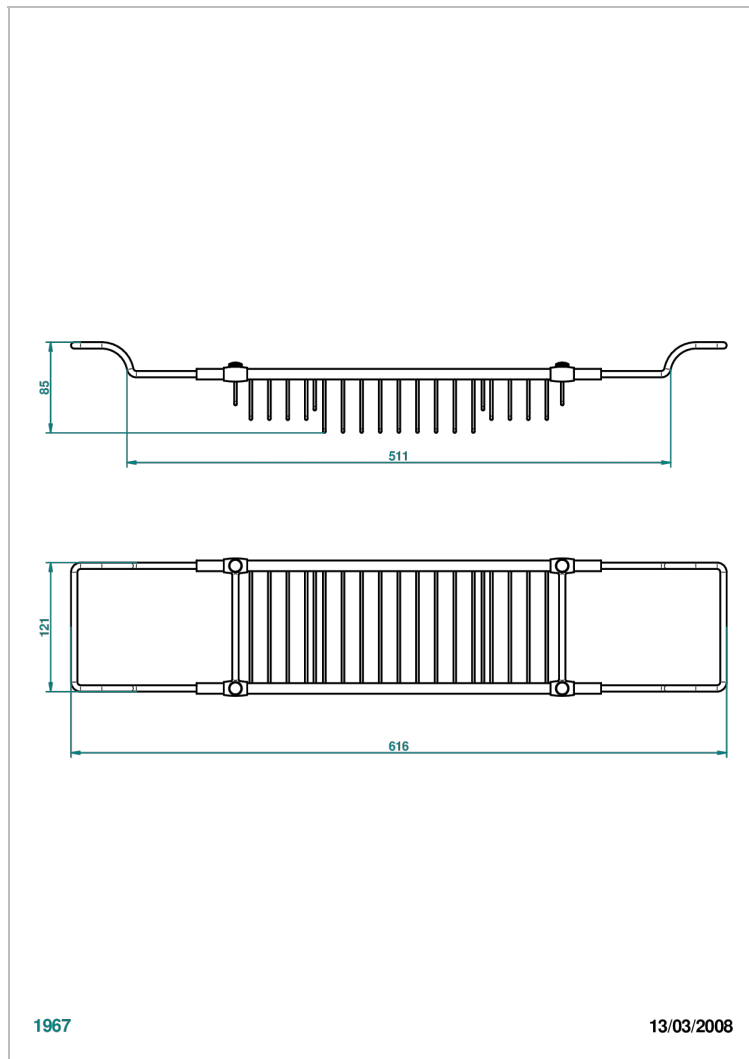

CORVAIR HOWLITE

U8F-622

THG[®]
PARIS

Bath rack, adjustable: mini 22" maxi 32" (not available in PVD finishes)

CHARACTERISTIC

- Corvaire Howlite
- Bath rack, adjustable: mini 22" maxi 32" (not available in PVD finishes)