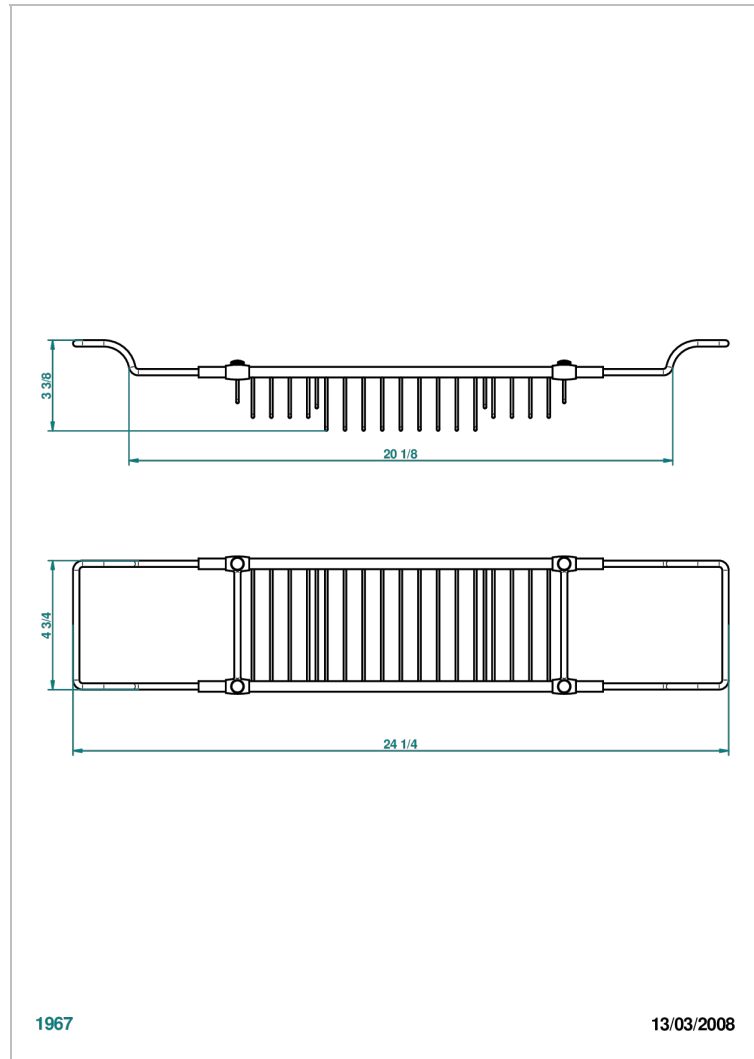

CORVAIR HOWLITE

U8F-622

THG[®]
PARIS

Bath rack, adjustable: mini 22" maxi 32" (not available in PVD finishes)

CHARACTERISTIC

- Corvaair Howlite
- Bath rack, adjustable: mini 22" maxi 32" (not available in PVD finishes)

AVAILABLE FINITIONS

Chrome polished - A02
Chrome polished / gold polished - G02
Gold mat - F07
Gold polished - F01
Light coated bronze - D01
Matt chrome (American satin) - C02

Matt nickel (American satin) - C01
Nickel antique / Sovereign - H28
Nickel polished - B01
Soft gold - F30
Soft matt gold - F31