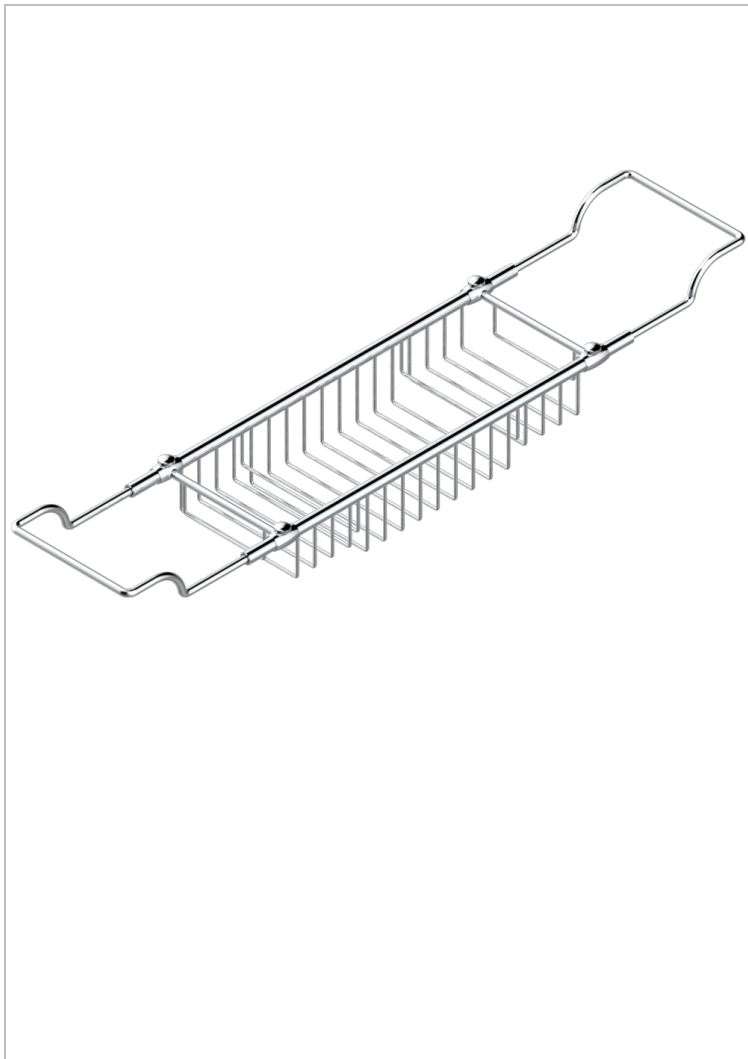

CORVAIR HOWLITE

U8F-622

THG[®]
PARIS

Bath rack, adjustable: mini 22" maxi 32" (not available in PVD finishes)

CHARACTERISTIC

- Corvaair Howlite
- Bath rack, adjustable: mini 22" maxi 32" (not available in PVD finishes)

AVAILABLE FINITIONS

Chrome polished - A02
Chrome polished / gold polished - G02
Gold mat - F07
Gold polished - F01
Light coated bronze - D01
Matt chrome (American satin) - C02

Matt nickel (American satin) - C01
Nickel antique / Sovereign - H28
Nickel polished - B01
Soft gold - F30
Soft matt gold - F31