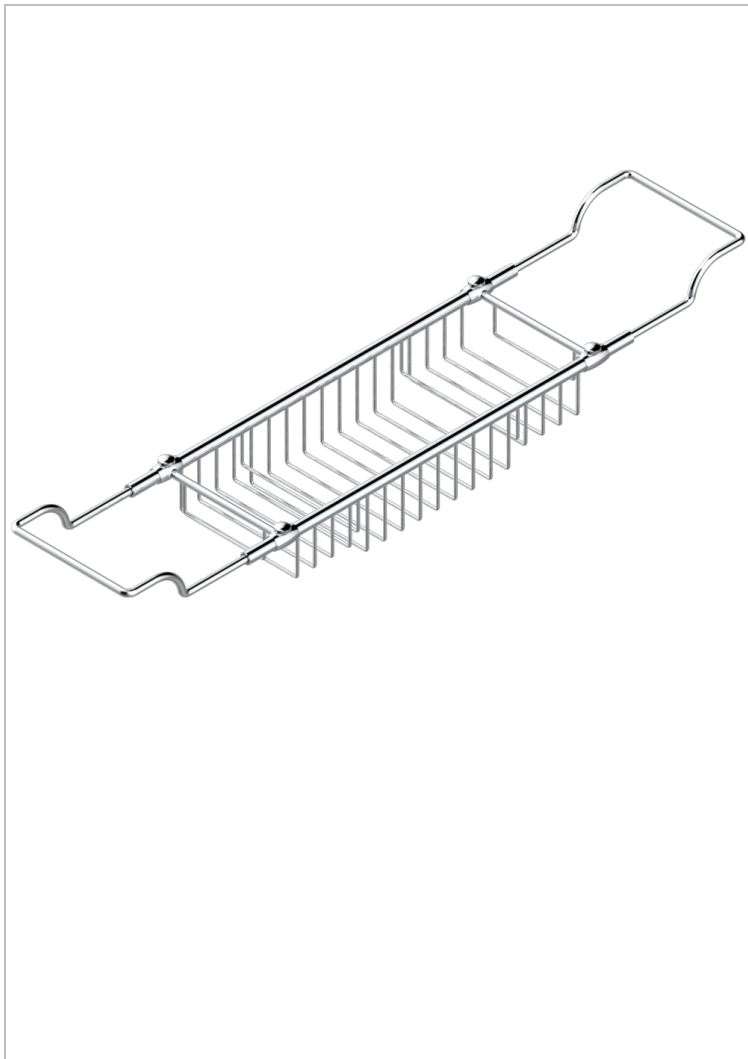

CORVAIR HOWLITE

U8F-622

THG
PARIS

Bath rack, adjustable: mini 500 mm / maxi 800 mm (not available in PVD finishes)

CHARACTERISTIC

- Corvaire Howlite
- Bath rack, adjustable: mini 500 mm / maxi 800 mm (not available in PVD finishes)

AVAILABLE FINITIONS

Antique nickel - H28
Lacquered light bronze - D01
Matt chrome - C02
Matt gold - F07
Matt nickel (color finish) - C01
Polished chrome (color finish) - A02

Polished chrome / Polished gold (color finish) - G02
Polished gold (color finish) - F01
Polished nickel - B01
Soft gold - F30
Soft matt gold - F31