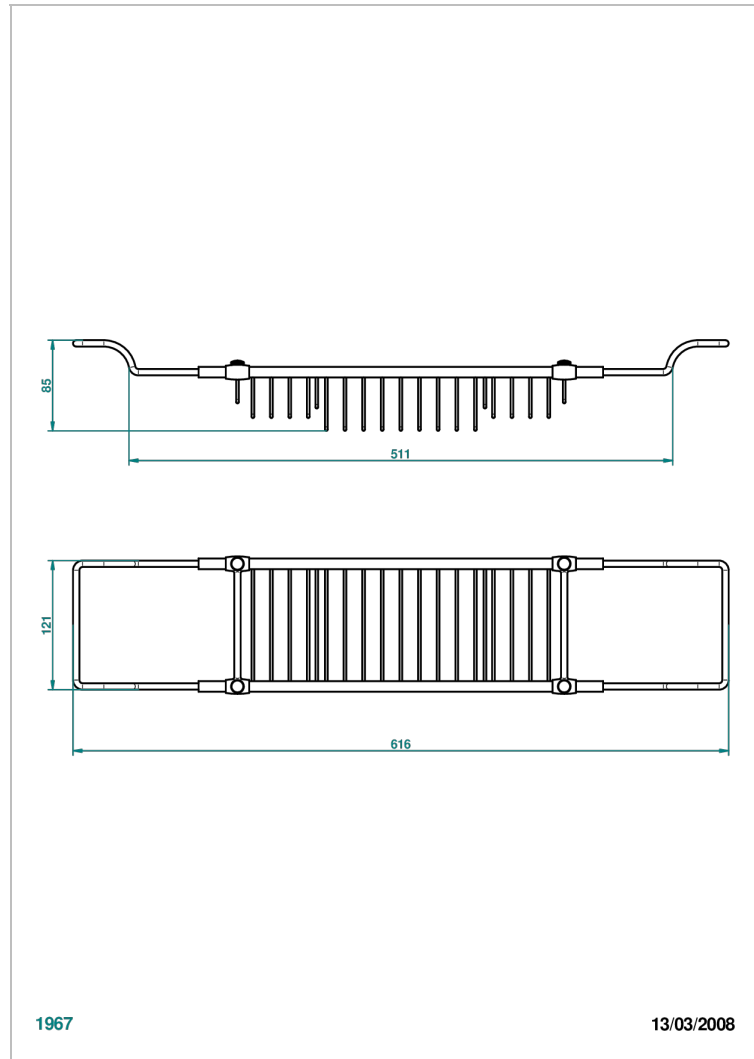

CORVAIR HOWLITE

U8F-622

THG
PARIS

Bath rack, adjustable: mini 500 mm / maxi 800 mm (not available in PVD finishes)

CHARACTERISTIC

- Corvaire Howlite
- Bath rack, adjustable: mini 500 mm / maxi 800 mm (not available in PVD finishes)

AVAILABLE FINITIONS

Antique nickel - H28
Lacquered light bronze - D01
Matt chrome - C02
Matt gold - F07
Matt nickel (color finish) - C01
Polished chrome (color finish) - A02

Polished chrome / Polished gold (color finish) - G02
Polished gold (color finish) - F01
Polished nickel - B01
Soft gold - F30
Soft matt gold - F31