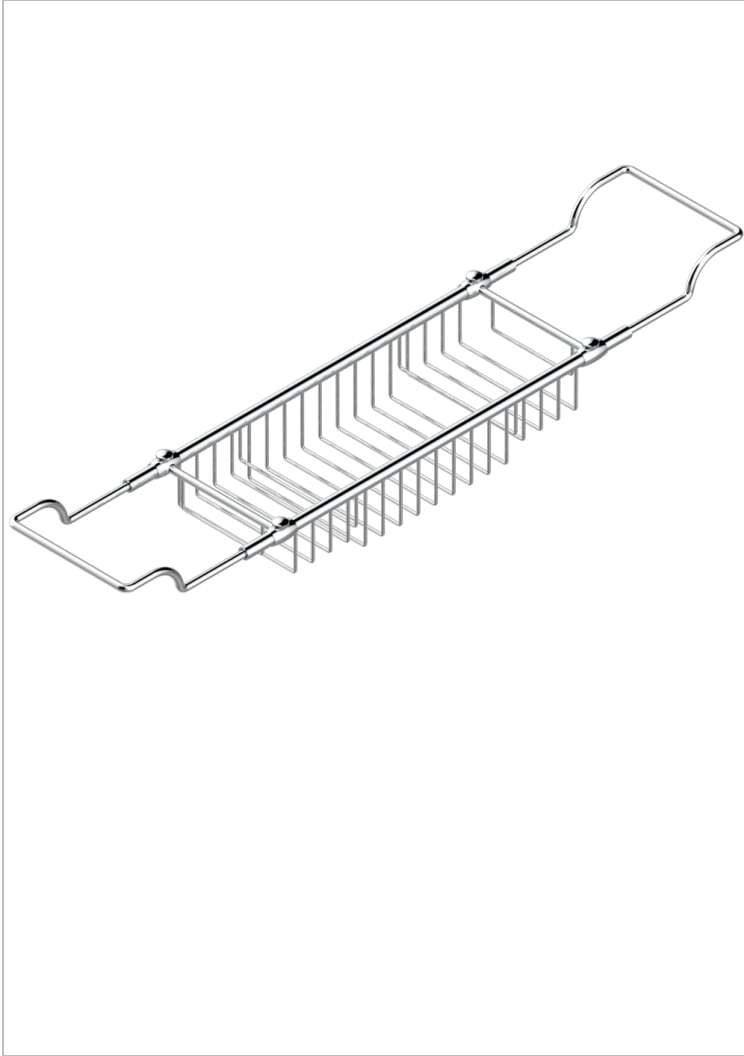

# CORVAIR HOWLITE

U8F-622

THG<sup>®</sup>  
PARIS

Bath rack, adjustable: mini 500 mm / maxi 800 mm (not available in PVD finishes)

## CHARACTERISTIC

- Corvaire Howlite
- Bath rack, adjustable: mini 500 mm / maxi 800 mm (not available in PVD finishes)

## AVAILABLE FINITIONS

Antique nickel - H28  
Lacquered light bronze - D01  
Matt chrome - C02  
Matt gold - F07  
Matt nickel (color finish) - C01  
Polished chrome (color finish) - A02

Polished chrome / Polished gold (color finish) - G02  
Polished gold (color finish) - F01  
Polished nickel - B01  
Soft gold - F30  
Soft matt gold - F31