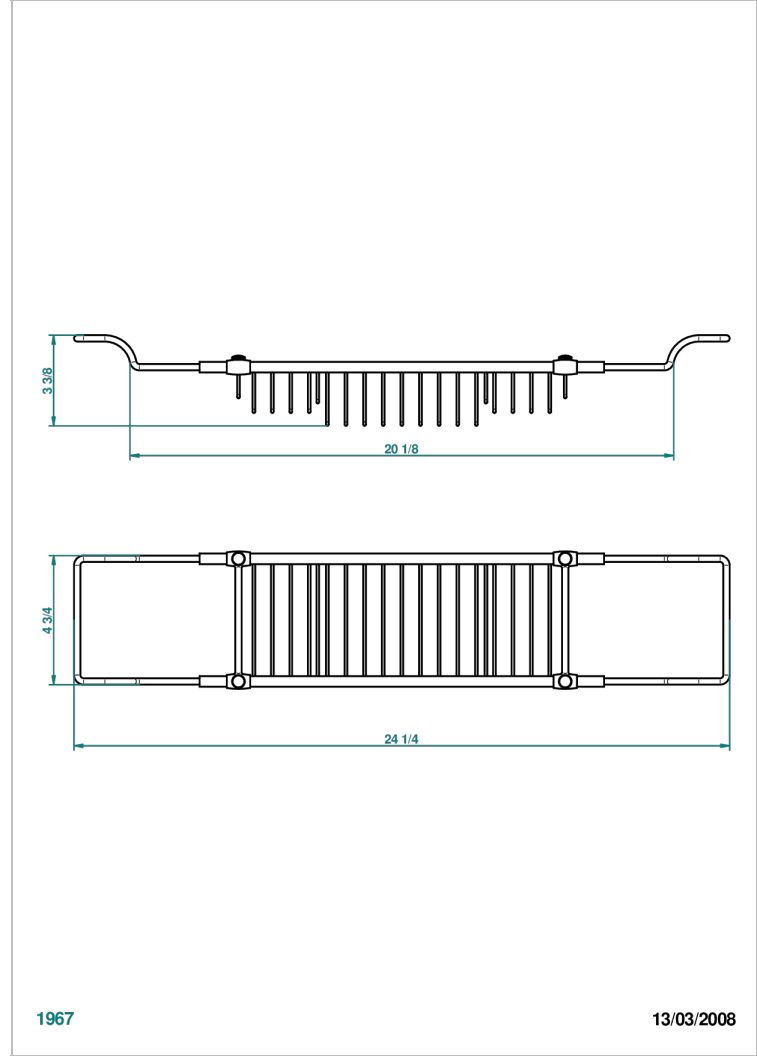

# CORVAIR HOWLITE

U8F-622

THG<sup>®</sup>  
PARIS

Bath rack, adjustable: mini 500 mm / maxi 800 mm (not available in PVD finishes)

## CHARACTERISTIC

- Corvaire Howlite
- Bath rack, adjustable: mini 500 mm / maxi 800 mm (not available in PVD finishes)