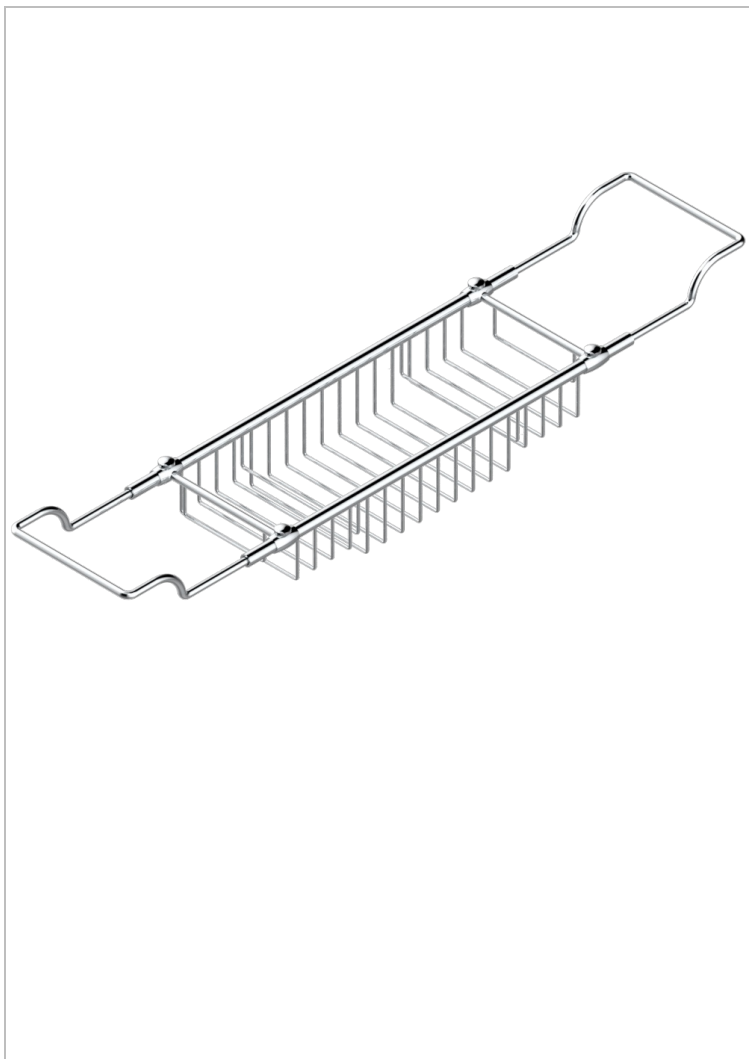

# CORVAIR HOWLITE

U8F-622

THG  
PARIS

Bath rack, adjustable: mini 500 mm / maxi 800 mm (not available in PVD finishes)

## CHARACTERISTIC

- Corvaire Howlite
- Bath rack, adjustable: mini 500 mm / maxi 800 mm (not available in PVD finishes)

## AVAILABLE FINITIONS

Antique nickel - H28  
Lacquered light bronze - D01  
Matt chrome - C02  
Matt gold - F07  
Matt nickel (color finish) - C01  
Polished chrome (color finish) - A02

Polished chrome / Polished gold (color finish) - G02  
Polished gold (color finish) - F01  
Polished nickel - B01  
Soft gold - F30  
Soft matt gold - F31