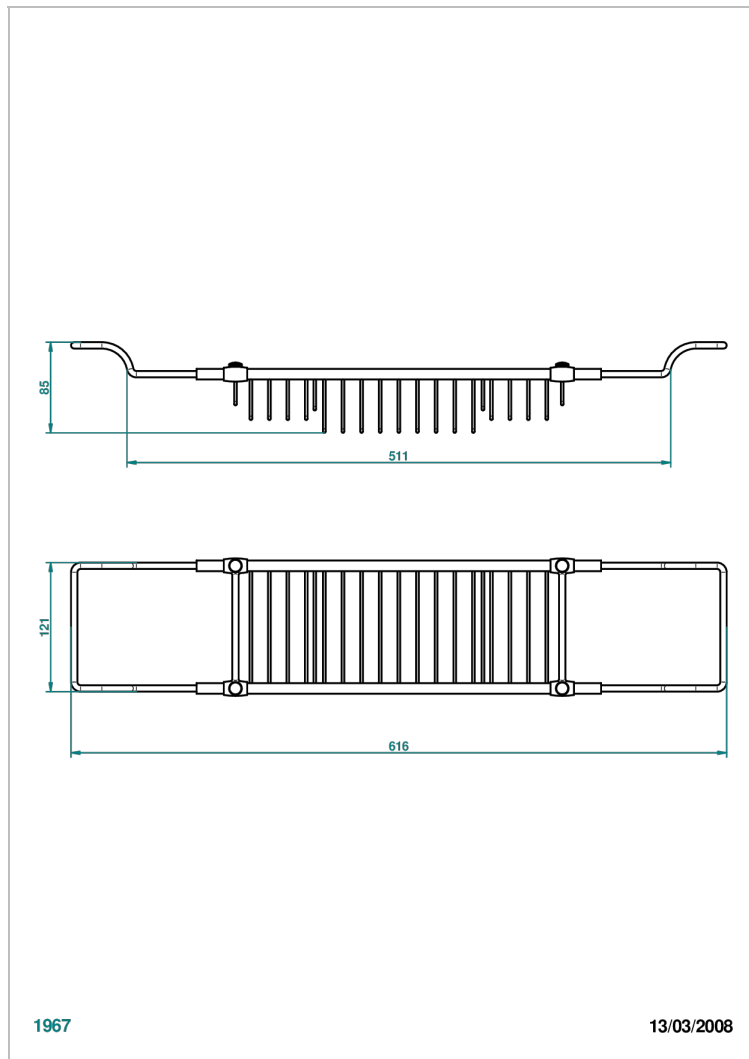

# CORVAIR HOWLITE

U8F-622

THG  
PARIS

Bath rack, adjustable: mini 500 mm / maxi 800 mm (not available in PVD finishes)

## CHARACTERISTIC

- Corvaire Howlite
- Bath rack, adjustable: mini 500 mm / maxi 800 mm (not available in PVD finishes)