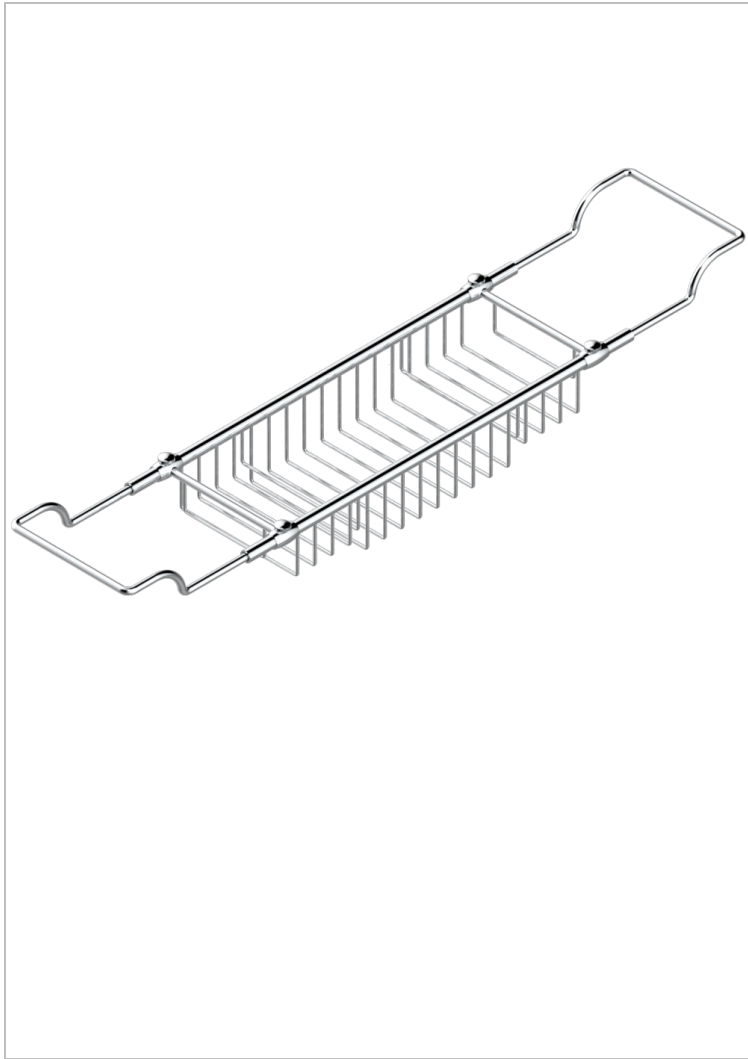

# CORVAIR HOWLITE

U8F-622

THG<sup>®</sup>  
PARIS

Bath rack, adjustable: mini 500 mm / maxi 800 mm (not available in PVD finishes)

1967

13/03/2008

## CHARACTERISTIC

- Corvaire Howlite
- Bath rack, adjustable: mini 500 mm / maxi 800 mm (not available in PVD finishes)

## AVAILABLE FINITIONS

Antique nickel - H28  
Lacquered light bronze - D01  
Matt chrome - C02  
Matt gold - F07  
Matt nickel (color finish) - C01  
Polished chrome (color finish) - A02

Polished chrome / Polished gold (color finish) - G02  
Polished gold (color finish) - F01  
Polished nickel - B01  
Soft gold - F30  
Soft matt gold - F31