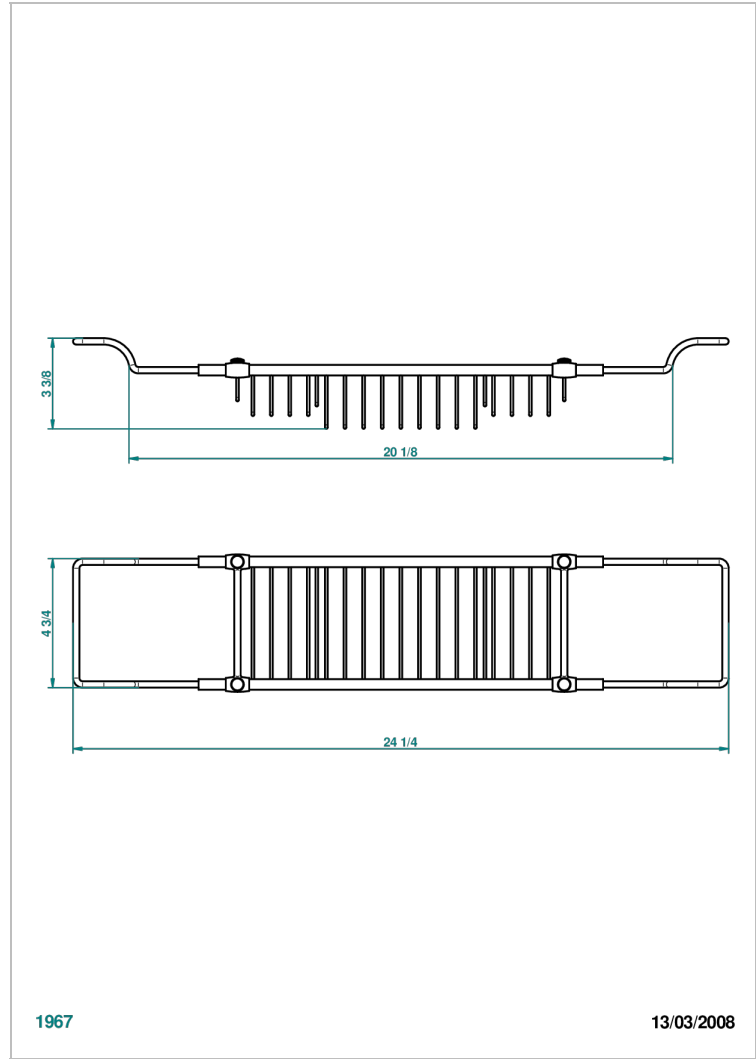

# CORVAIR HOWLITE

U8F-622

THG<sup>®</sup>  
PARIS

Bath rack, adjustable: mini 500 mm / maxi 800 mm (not available in PVD finishes)

1967

13/03/2008

## CHARACTERISTIC

- Corvaire Howlite
- Bath rack, adjustable: mini 500 mm / maxi 800 mm (not available in PVD finishes)