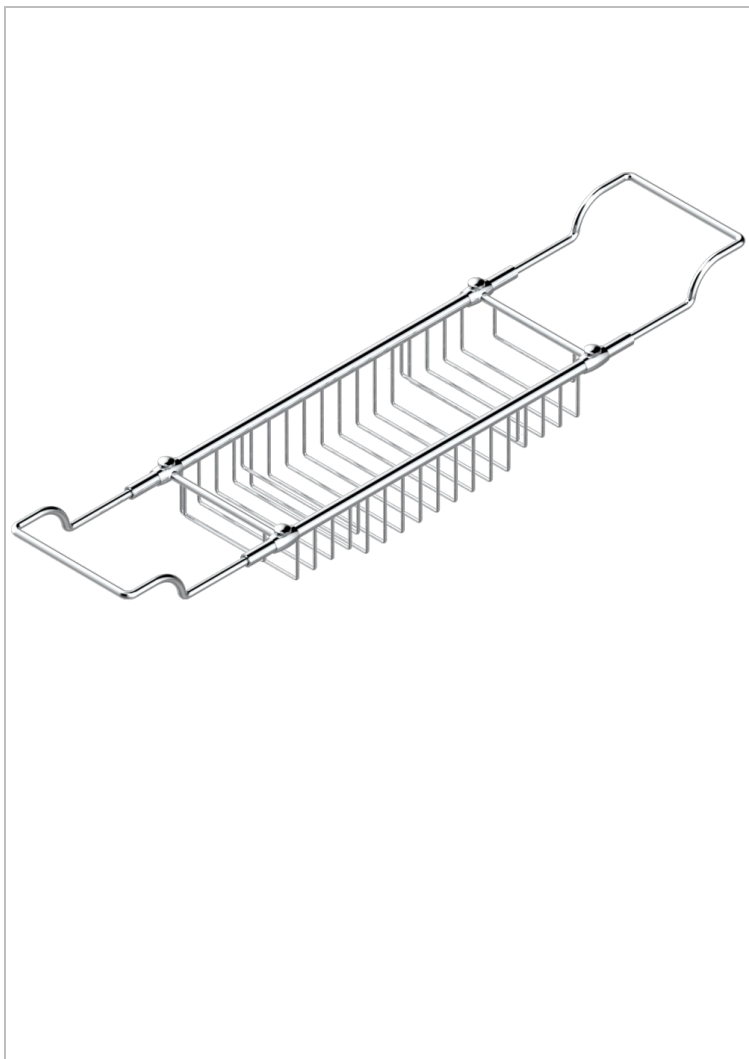

CORVAIR HOWLITE

U8F-622

THG
PARIS

Bath rack, adjustable: mini 500 mm / maxi 800 mm (not available in PVD finishes)

CHARACTERISTIC

- Corvaire Howlite
- Bath rack, adjustable: mini 500 mm / maxi 800 mm (not available in PVD finishes)

AVAILABLE FINITIONS

Antique nickel - H28
Lacquered light bronze - D01
Matt chrome - C02
Matt gold - F07
Matt nickel (color finish) - C01
Polished chrome (color finish) - A02

Polished chrome / Polished gold (color finish) - G02
Polished gold (color finish) - F01
Polished nickel - B01
Soft gold - F30
Soft matt gold - F31