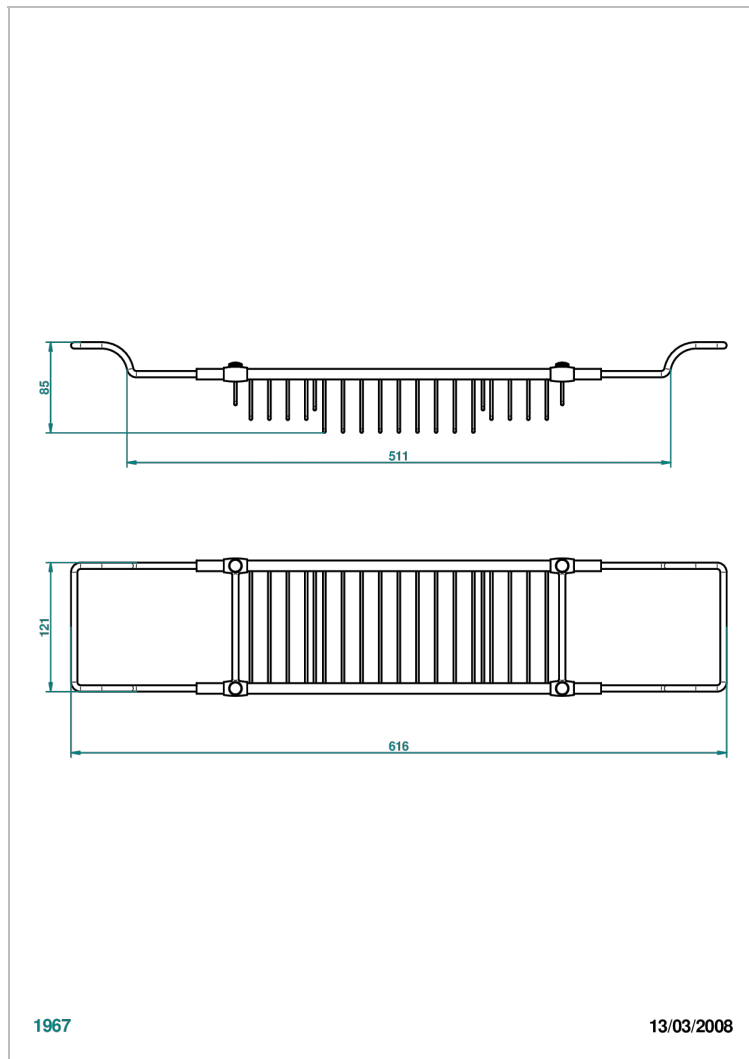

CORVAIR HOWLITE

U8F-622

THG
PARIS

Bath rack, adjustable: mini 500 mm / maxi 800 mm (not available in PVD finishes)

CHARACTERISTIC

- Corvaire Howlite
- Bath rack, adjustable: mini 500 mm / maxi 800 mm (not available in PVD finishes)

AVAILABLE FINITIONS

Antique nickel - H28
Lacquered light bronze - D01
Matt chrome - C02
Matt gold - F07
Matt nickel (color finish) - C01
Polished chrome (color finish) - A02

Polished chrome / Polished gold (color finish) - G02
Polished gold (color finish) - F01
Polished nickel - B01
Soft gold - F30
Soft matt gold - F31