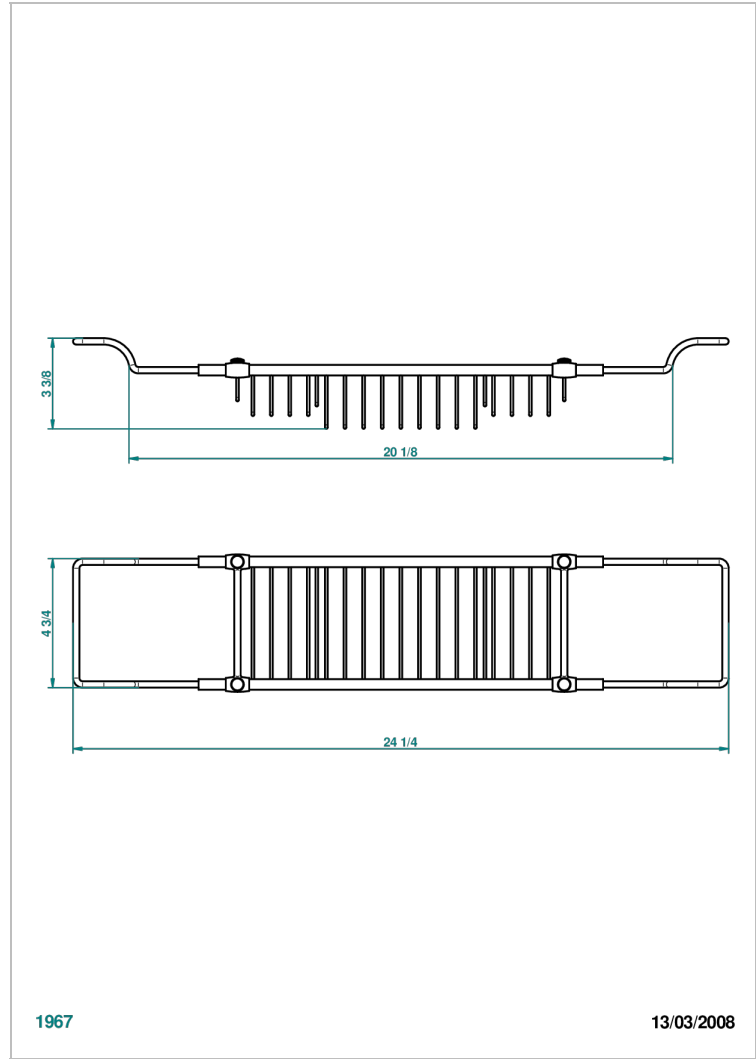

CORVAIR HOWLITE

U8F-622

THG[®]
PARIS

Bath rack, adjustable: mini 500 mm / maxi 800 mm (not available in PVD finishes)

CHARACTERISTIC

- Corvaire Howlite
- Bath rack, adjustable: mini 500 mm / maxi 800 mm (not available in PVD finishes)

AVAILABLE FINITIONS

Antique nickel - H28
Lacquered light bronze - D01
Matt chrome - C02
Matt gold - F07
Matt nickel (color finish) - C01
Polished chrome (color finish) - A02

Polished chrome / Polished gold (color finish) - G02
Polished gold (color finish) - F01
Polished nickel - B01
Soft gold - F30
Soft matt gold - F31