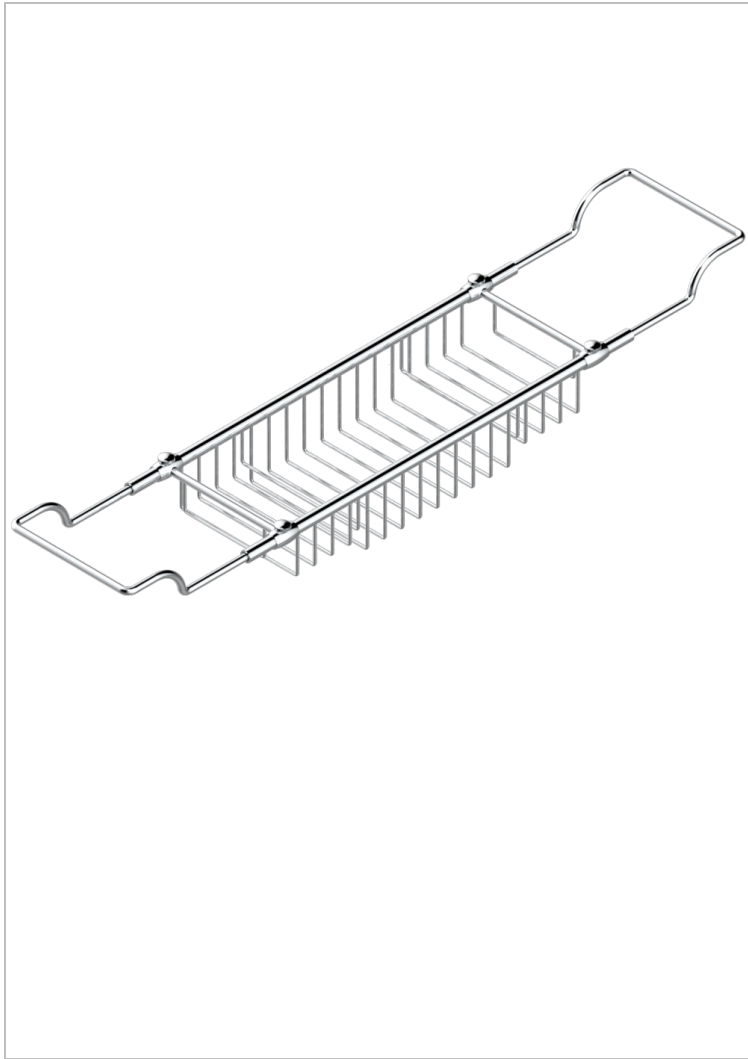

CORVAIR HOWLITE

U8F-622

THG[®]
PARIS

Bath rack, adjustable: mini 500 mm / maxi 800 mm (not available in PVD finishes)

CHARACTERISTIC

- Corvaire Howlite
- Bath rack, adjustable: mini 500 mm / maxi 800 mm (not available in PVD finishes)

AVAILABLE FINITIONS

Antique nickel - H28
Lacquered light bronze - D01
Matt chrome - C02
Matt gold - F07
Matt nickel (color finish) - C01
Polished chrome (color finish) - A02

Polished chrome / Polished gold (color finish) - G02
Polished gold (color finish) - F01
Polished nickel - B01
Soft gold - F30
Soft matt gold - F31