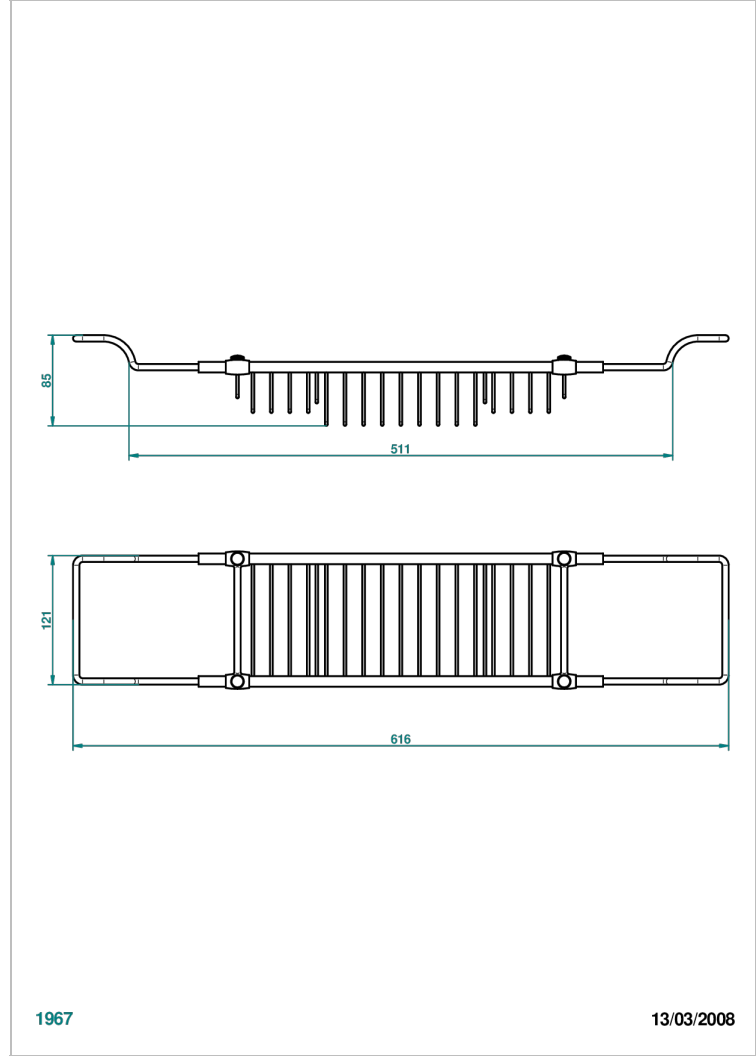

# CORVAIR WITH LEVER HANDLES

U8E-622

THG<sup>®</sup>  
PARIS

Bath rack, adjustable: mini 22" maxi 32" (not available in PVD finishes)

1967

13/03/2008

## CHARACTERISTIC

- Corvaire with lever handles
- Bath rack, adjustable: mini 22" maxi 32" (not available in PVD finishes)