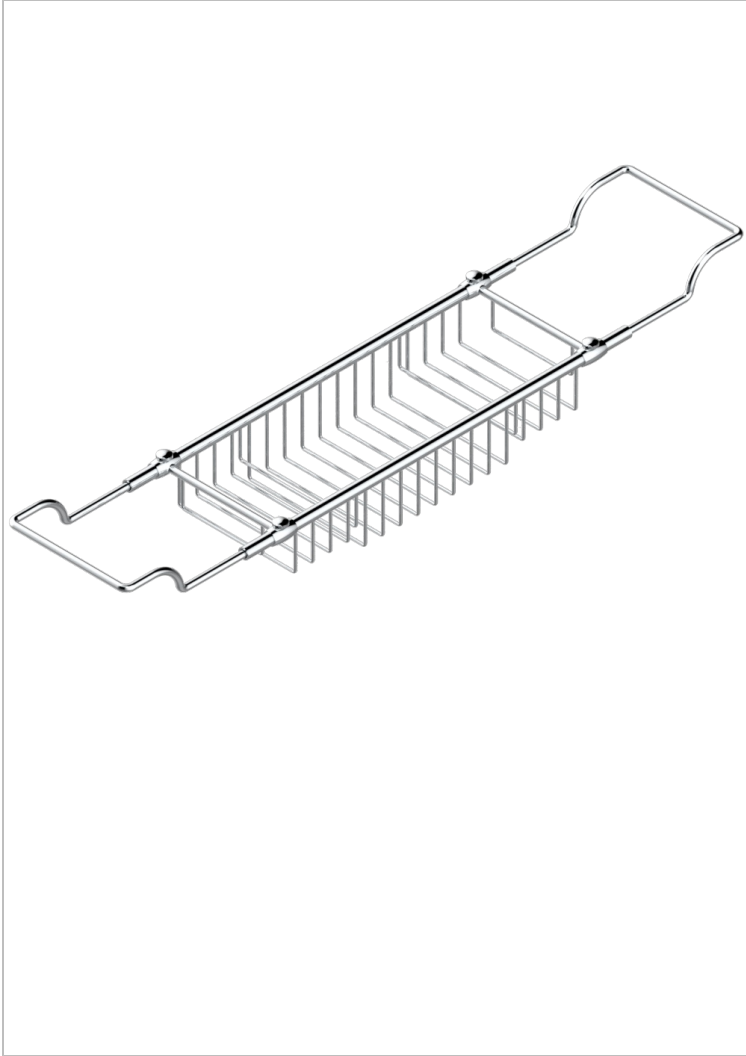

# CORVAIR WITH LEVER HANDLES

U8E-622

THG<sup>®</sup>  
PARIS

Bath rack, adjustable: mini 22" maxi 32" (not available in PVD finishes)

1967

13/03/2008

## CHARACTERISTIC

- Corvaire with lever handles
- Bath rack, adjustable: mini 22" maxi 32" (not available in PVD finishes)

## AVAILABLE FINITIONS

Chrome polished - A02  
Chrome polished / gold polished - G02  
Gold mat - F07  
Gold polished - F01  
Light coated bronze - D01  
Matt chrome (American satin) - C02

Matt nickel (American satin) - C01  
Nickel antique / Sovereign - H28  
Nickel polished - B01  
Soft gold - F30  
Soft matt gold - F31