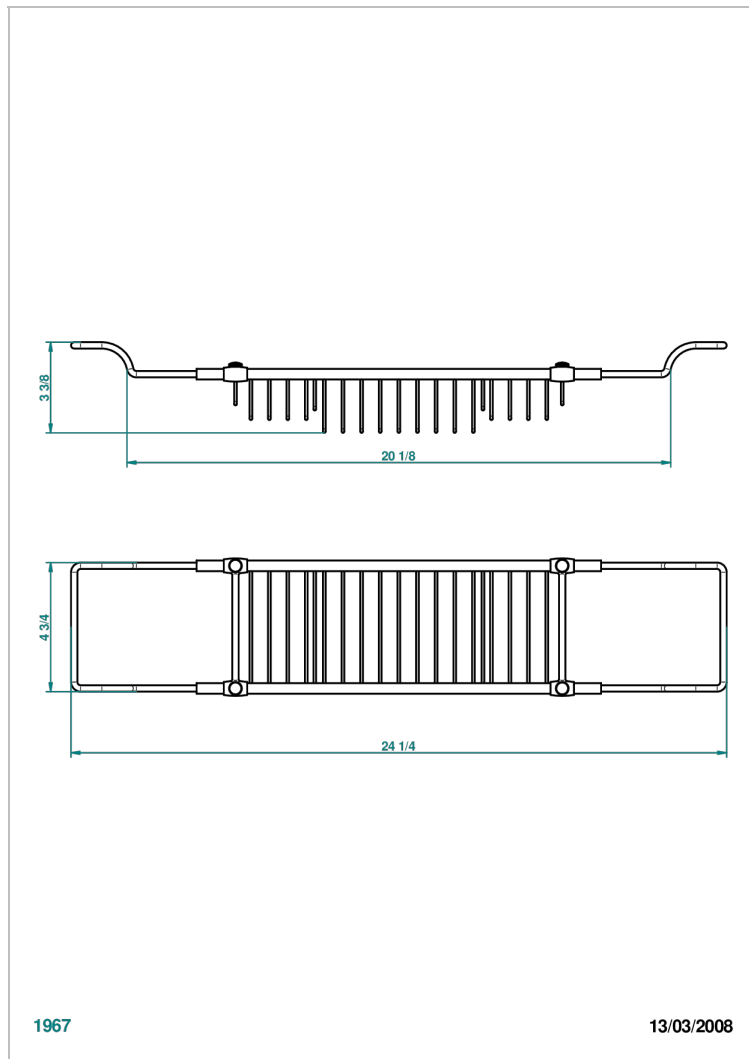

CORVAIR WITH LEVER HANDLES

U8E-622

THG[®]
PARIS

Bath rack, adjustable: mini 22" maxi 32" (not available in PVD finishes)

1967

13/03/2008

CHARACTERISTIC

- Corvaire with lever handles
- Bath rack, adjustable: mini 22" maxi 32" (not available in PVD finishes)

AVAILABLE FINITIONS

Chrome polished - A02
Chrome polished / gold polished - G02
Gold mat - F07
Gold polished - F01
Light coated bronze - D01
Matt chrome (American satin) - C02

Matt nickel (American satin) - C01
Nickel antique / Sovereign - H28
Nickel polished - B01
Soft gold - F30
Soft matt gold - F31