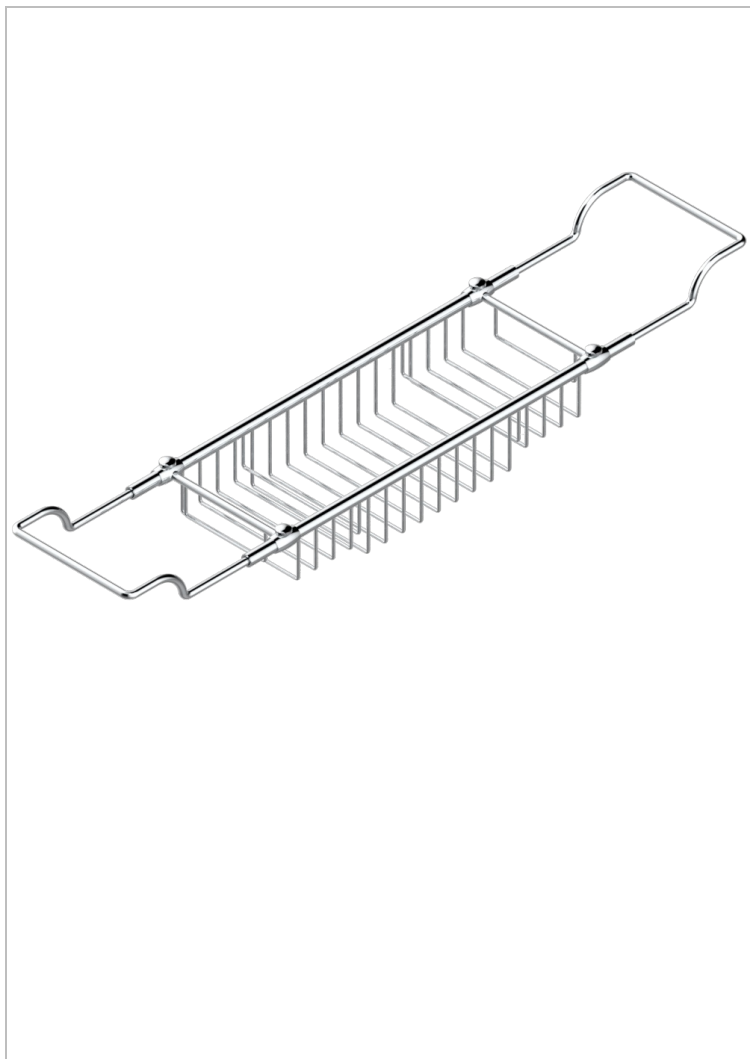

CORVAIR WITH LEVER HANDLES

U8E-622

THG[®]
PARIS

Bath rack, adjustable: mini 22" maxi 32" (not available in PVD finishes)

1967

13/03/2008

CHARACTERISTIC

- Corvaire with lever handles
- Bath rack, adjustable: mini 22" maxi 32" (not available in PVD finishes)

AVAILABLE FINITIONS

Chrome polished - A02
Chrome polished / gold polished - G02
Gold mat - F07
Gold polished - F01
Light coated bronze - D01
Matt chrome (American satin) - C02

Matt nickel (American satin) - C01
Nickel antique / Sovereign - H28
Nickel polished - B01
Soft gold - F30
Soft matt gold - F31