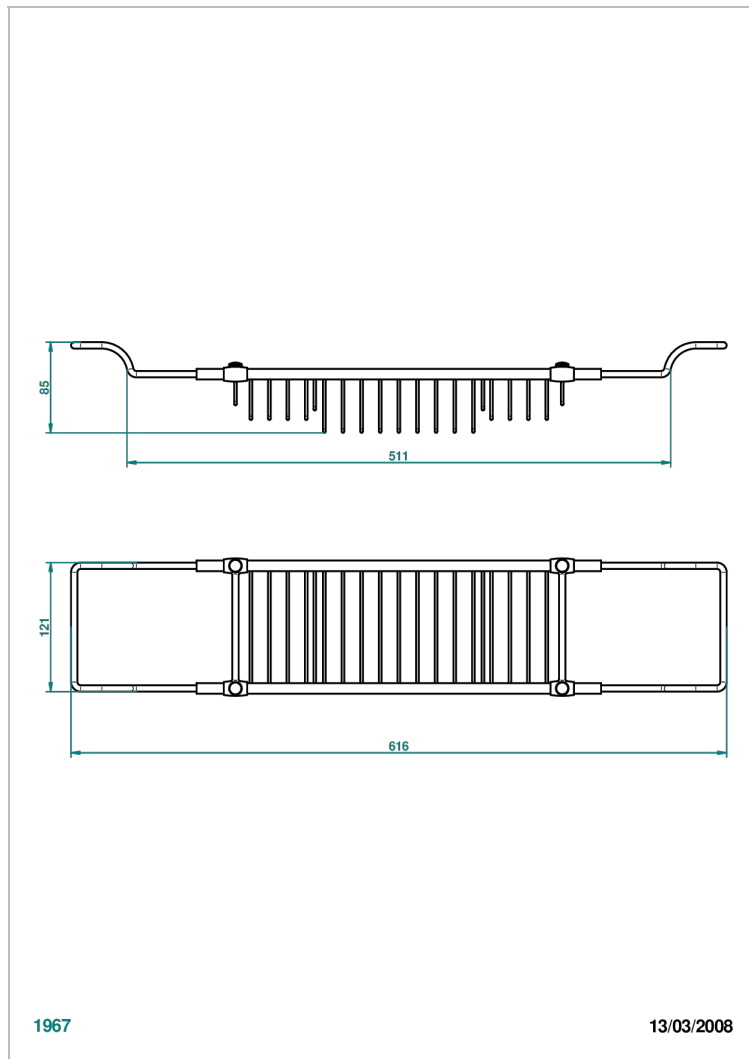

# CORVAIR WITH LEVER

U8E-622

THG  
PARIS

Bath rack, adjustable: mini 500 mm / maxi 800 mm (not available in PVD finishes)

1967

13/03/2008

## CHARACTERISTIC

- Corvaire with lever
- Bath rack, adjustable: mini 500 mm / maxi 800 mm (not available in PVD finishes)