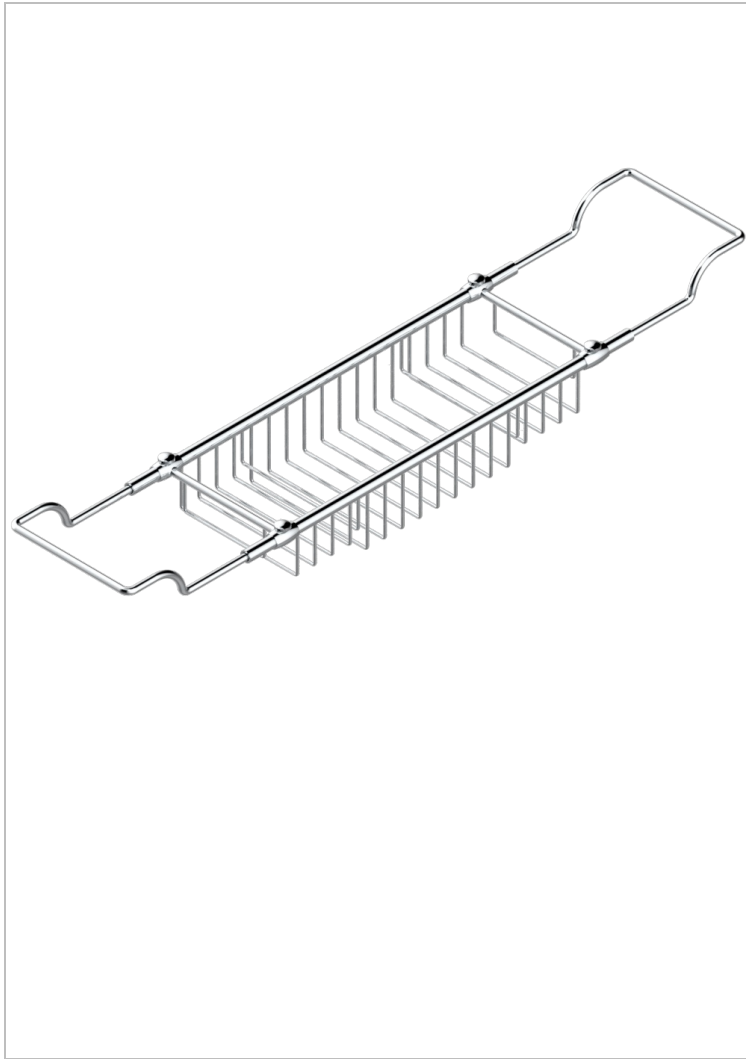

CORVAIR WITH LEVER

U8E-622

THG[®]
PARIS

Bath rack, adjustable: mini 500 mm / maxi 800 mm (not available in PVD finishes)

1967

13/03/2008

CHARACTERISTIC

- Corvaire with lever
- Bath rack, adjustable: mini 500 mm / maxi 800 mm (not available in PVD finishes)

AVAILABLE FINITIONS

Antique nickel - H28
Lacquered light bronze - D01
Matt chrome - C02
Matt gold - F07
Matt nickel (color finish) - C01
Polished chrome (color finish) - A02

Polished chrome / Polished gold (color finish) - G02
Polished gold (color finish) - F01
Polished nickel - B01
Soft gold - F30
Soft matt gold - F31