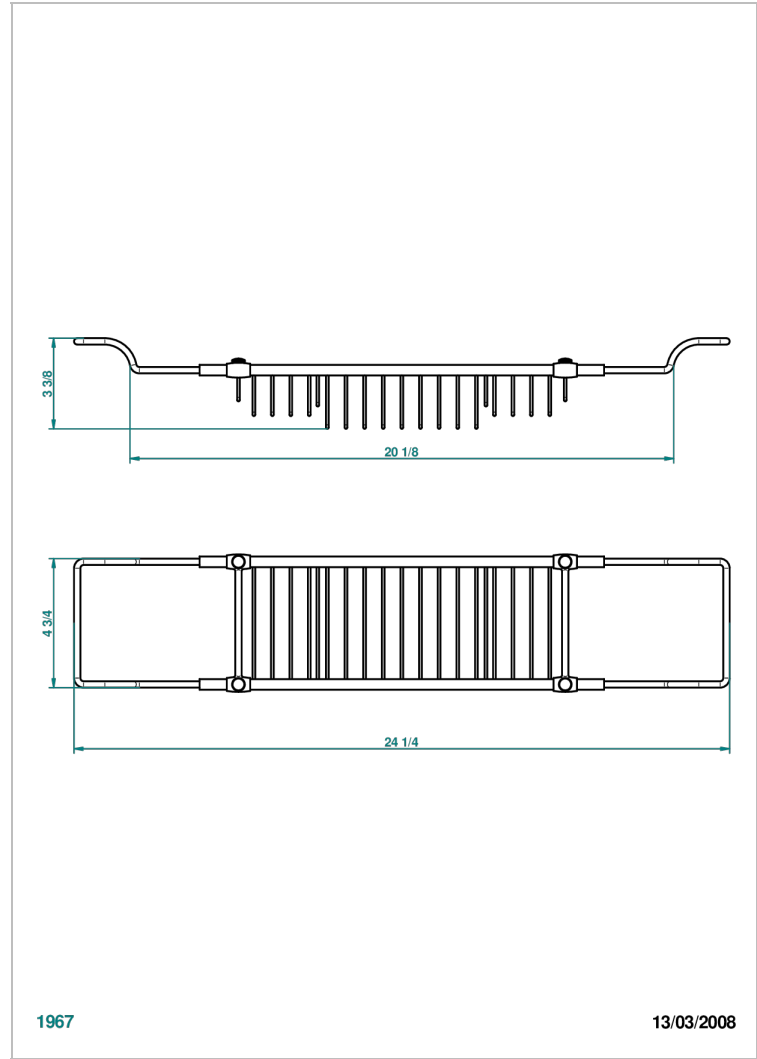

CORVAIR WITH LEVER

U8E-622

THG[®]
PARIS

Bath rack, adjustable: mini 500 mm / maxi 800 mm (not available in PVD finishes)

1967

13/03/2008

CHARACTERISTIC

- Corvaire with lever
- Bath rack, adjustable: mini 500 mm / maxi 800 mm (not available in PVD finishes)

AVAILABLE FINITIONS

Antique nickel - H28
Lacquered light bronze - D01
Matt chrome - C02
Matt gold - F07
Matt nickel (color finish) - C01
Polished chrome (color finish) - A02

Polished chrome / Polished gold (color finish) - G02
Polished gold (color finish) - F01
Polished nickel - B01
Soft gold - F30
Soft matt gold - F31