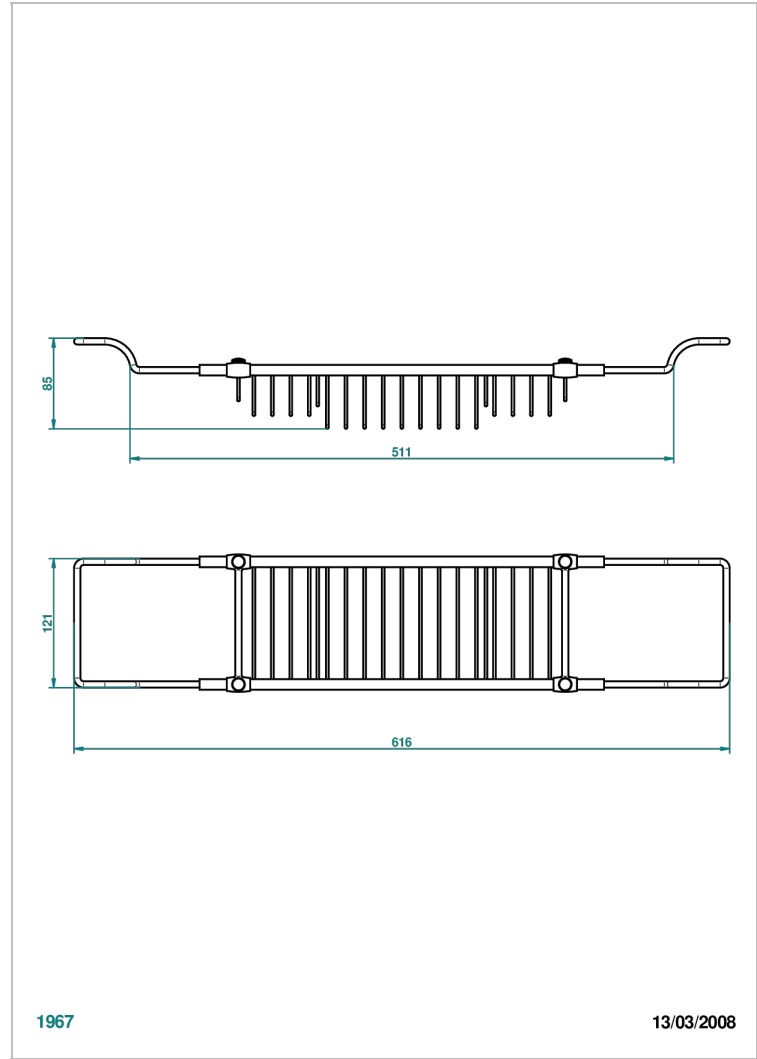

# TROCADERO LAPIS LAZULI

U7B-622

Bath rack, adjustable: mini 22" maxi 32" (not available in PVD finishes)

THG<sup>®</sup>  
PARIS

## CHARACTERISTIC

- Trocadéro Lapis Lazuli
- Bath rack, adjustable: mini 22" maxi 32" (not available in PVD finishes)