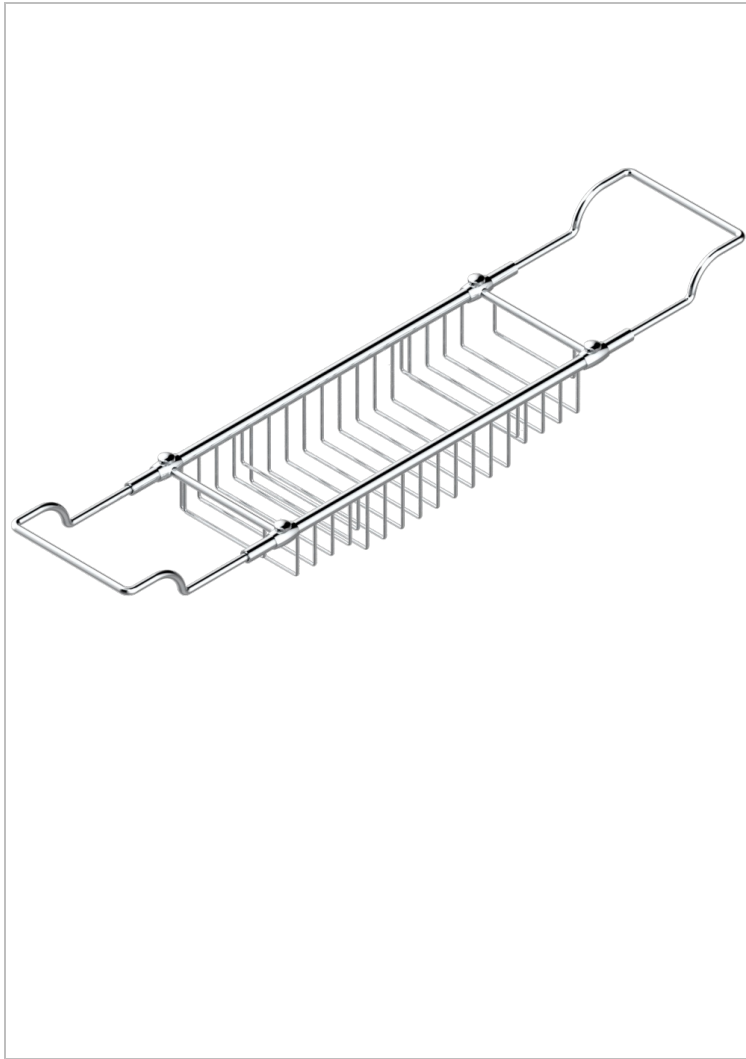

# TROCADERO LAPIS LAZULI

U7B-622

Bath rack, adjustable: mini 22" maxi 32" (not available in PVD finishes)

THG<sup>®</sup>  
PARIS

## CHARACTERISTIC

- Trocadéro Lapis Lazuli
- Bath rack, adjustable: mini 22" maxi 32" (not available in PVD finishes)