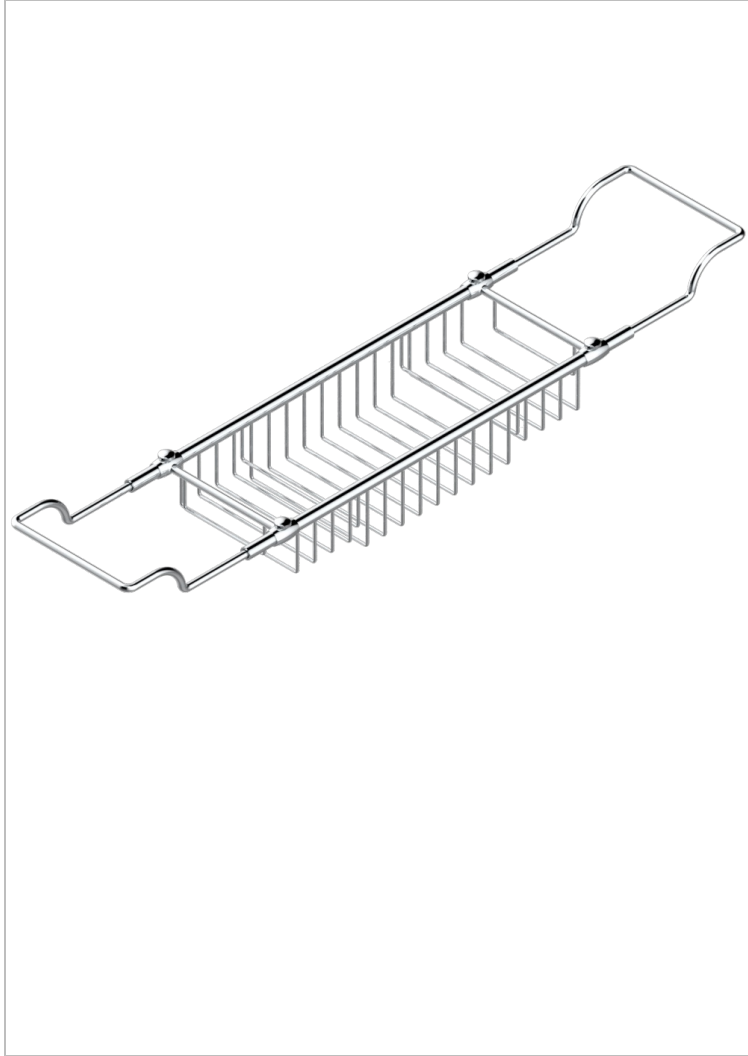

TROCADERO LAPIS LAZULI

U7B-622

Bath rack, adjustable: mini 22" maxi 32" (not available in PVD finishes)

CHARACTERISTIC

- Trocadéro Lapis Lazuli
- Bath rack, adjustable: mini 22" maxi 32" (not available in PVD finishes)

AVAILABLE FINITIONS

- Chrome polished - A02
- Chrome polished / gold polished - G02
- Gold mat - F07
- Gold polished - F01
- Light coated bronze - D01
- Matt chrome (American satin) - C02

- Matt nickel (American satin) - C01
- Nickel antique / Sovereign - H28
- Nickel polished - B01
- Soft gold - F30
- Soft matt gold - F31