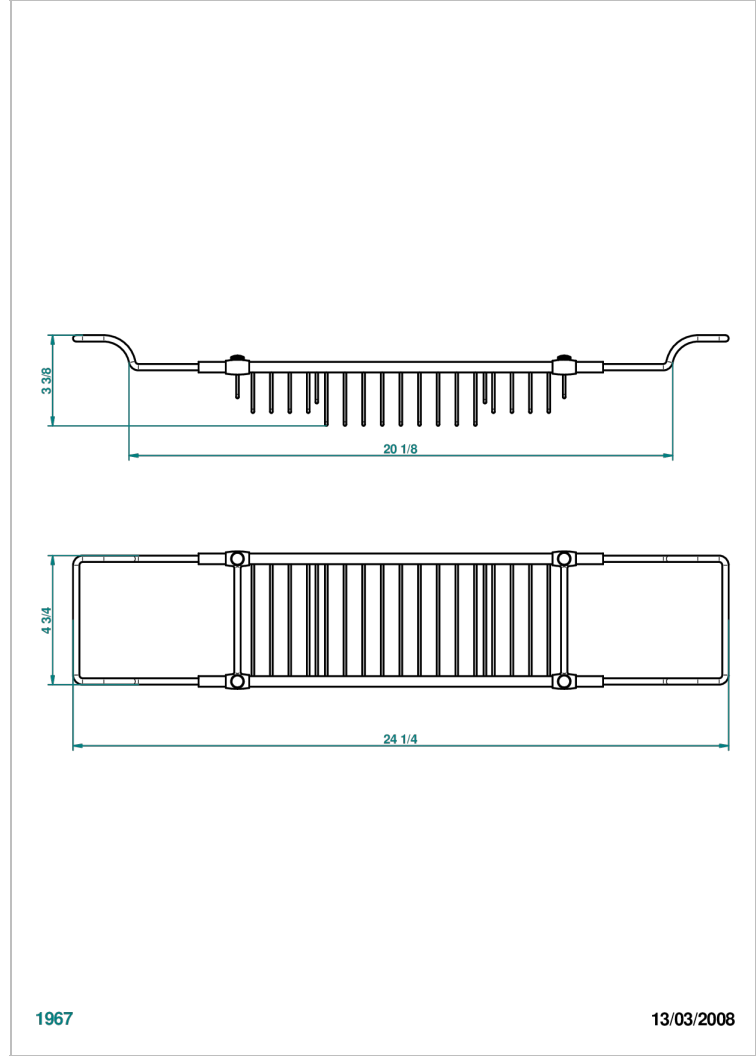

TROCADERO LAPIS LAZULI

U7B-622

Bath rack, adjustable: mini 22" maxi 32" (not available in PVD finishes)

CHARACTERISTIC

- Trocadéro Lapis Lazuli
- Bath rack, adjustable: mini 22" maxi 32" (not available in PVD finishes)

AVAILABLE FINITIONS

- Chrome polished - A02
- Chrome polished / gold polished - G02
- Gold mat - F07
- Gold polished - F01
- Light coated bronze - D01
- Matt chrome (American satin) - C02

- Matt nickel (American satin) - C01
- Nickel antique / Sovereign - H28
- Nickel polished - B01
- Soft gold - F30
- Soft matt gold - F31