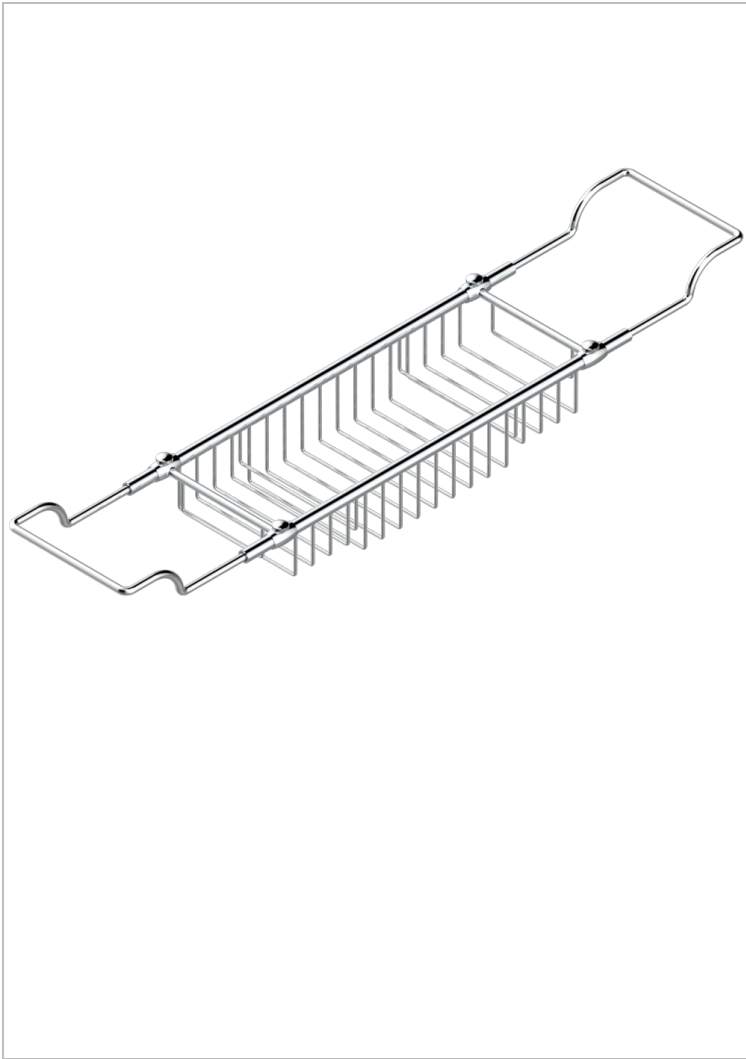

NIHAL GREEN PORCELAIN

U2R-622

Bath rack, adjustable: mini 500 mm / maxi 800 mm (not available in PVD finishes)

THG[®]
PARIS

CHARACTERISTIC

- Nihal Green porcelain
- Bath rack, adjustable: mini 500 mm / maxi 800 mm (not available in PVD finishes)

AVAILABLE FINITIONS

Antique nickel - H28
Lacquered light bronze - D01
Matt chrome - C02
Matt gold - F07
Matt nickel (color finish) - C01
Polished chrome (color finish) - A02

Polished chrome / Polished gold (color finish) - G02
Polished gold (color finish) - F01
Polished nickel - B01
Soft gold - F30
Soft matt gold - F31