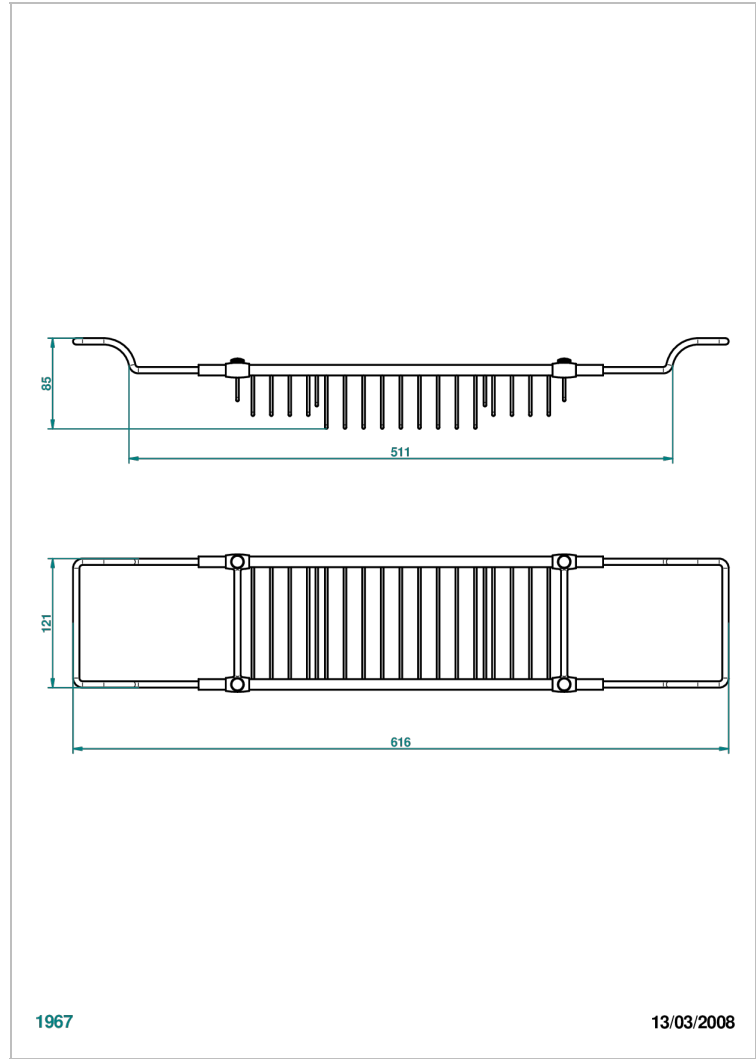

NIHAL GREEN PORCELAIN

U2R-622

Bath rack, adjustable: mini 500 mm / maxi 800 mm (not available in PVD finishes)

THG[®]
PARIS

CHARACTERISTIC

- Nihal Green porcelain
- Bath rack, adjustable: mini 500 mm / maxi 800 mm (not available in PVD finishes)

AVAILABLE FINITIONS

Antique nickel - H28
Lacquered light bronze - D01
Matt chrome - C02
Matt gold - F07
Matt nickel (color finish) - C01
Polished chrome (color finish) - A02

Polished chrome / Polished gold (color finish) - G02
Polished gold (color finish) - F01
Polished nickel - B01
Soft gold - F30
Soft matt gold - F31