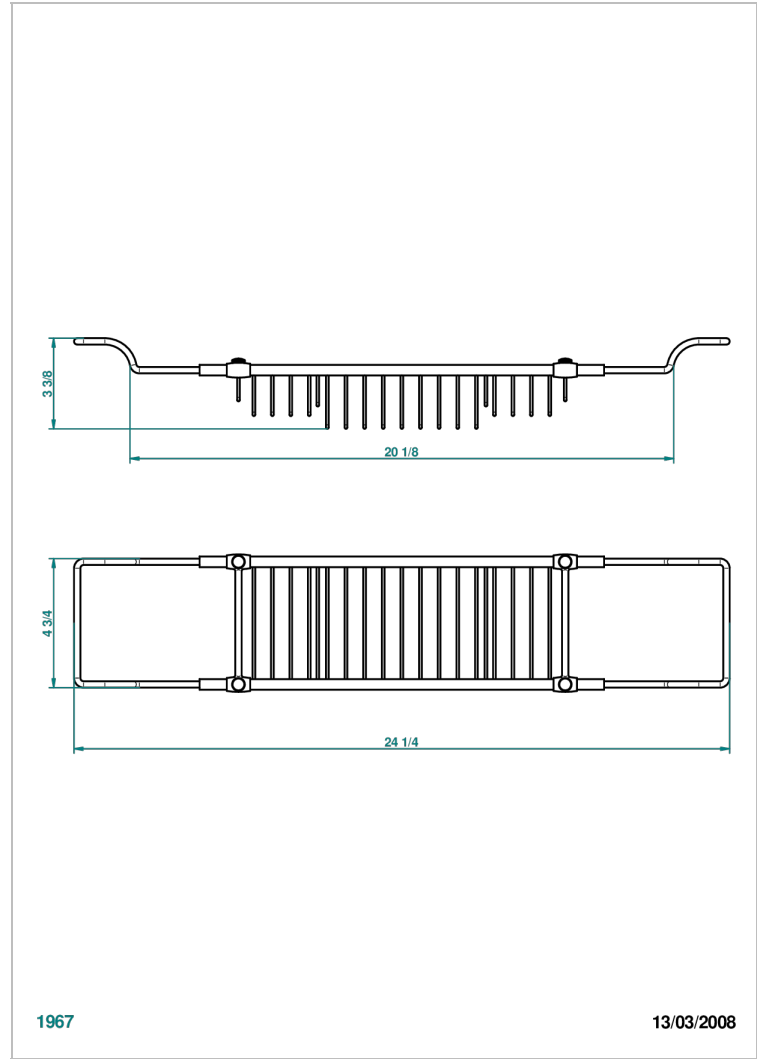

# NIHAL GREEN PORCELAIN

U2R-622

Bath rack, adjustable: mini 500 mm / maxi 800 mm (not available in PVD finishes)

THG<sup>®</sup>  
PARIS

## CHARACTERISTIC

- Nihal Green porcelain
- Bath rack, adjustable: mini 500 mm / maxi 800 mm (not available in PVD finishes)