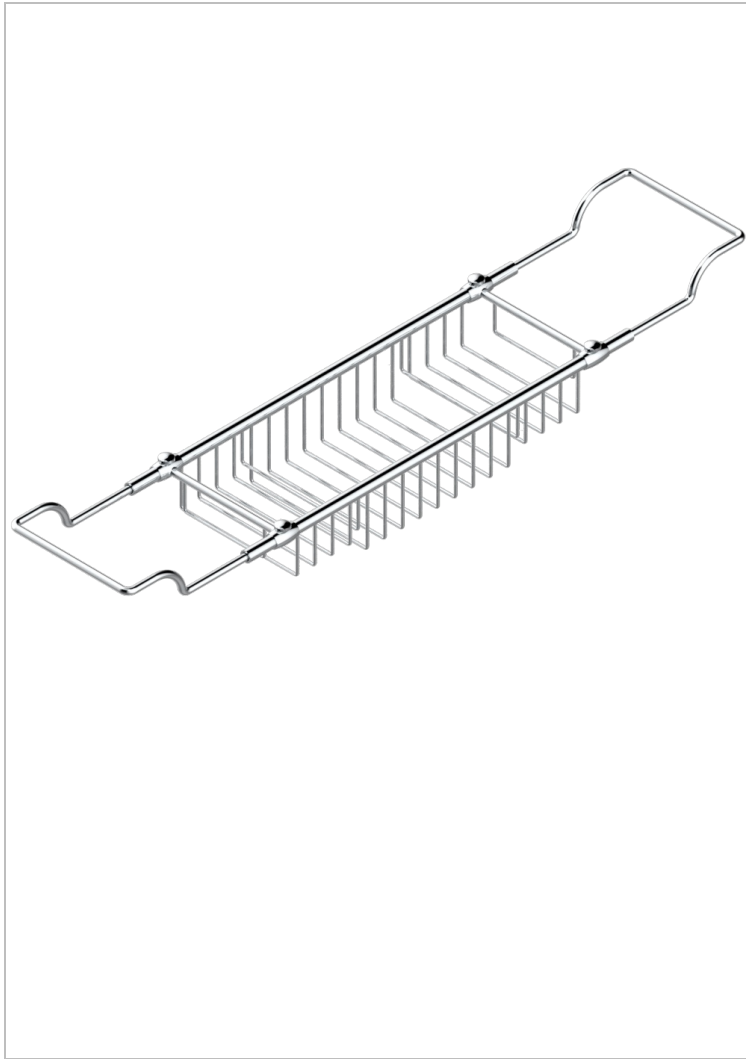

# NIHAL GREEN PORCELAIN

U2R-622

Bath rack, adjustable: mini 500 mm / maxi 800 mm (not available in PVD finishes)

THG<sup>®</sup>  
PARIS

## CHARACTERISTIC

- Nihal Green porcelain
- Bath rack, adjustable: mini 500 mm / maxi 800 mm (not available in PVD finishes)

## AVAILABLE FINITIONS

Antique nickel - H28  
Lacquered light bronze - D01  
Matt chrome - C02  
Matt gold - F07  
Matt nickel (color finish) - C01  
Polished chrome (color finish) - A02

Polished chrome / Polished gold (color finish) - G02  
Polished gold (color finish) - F01  
Polished nickel - B01  
Soft gold - F30  
Soft matt gold - F31