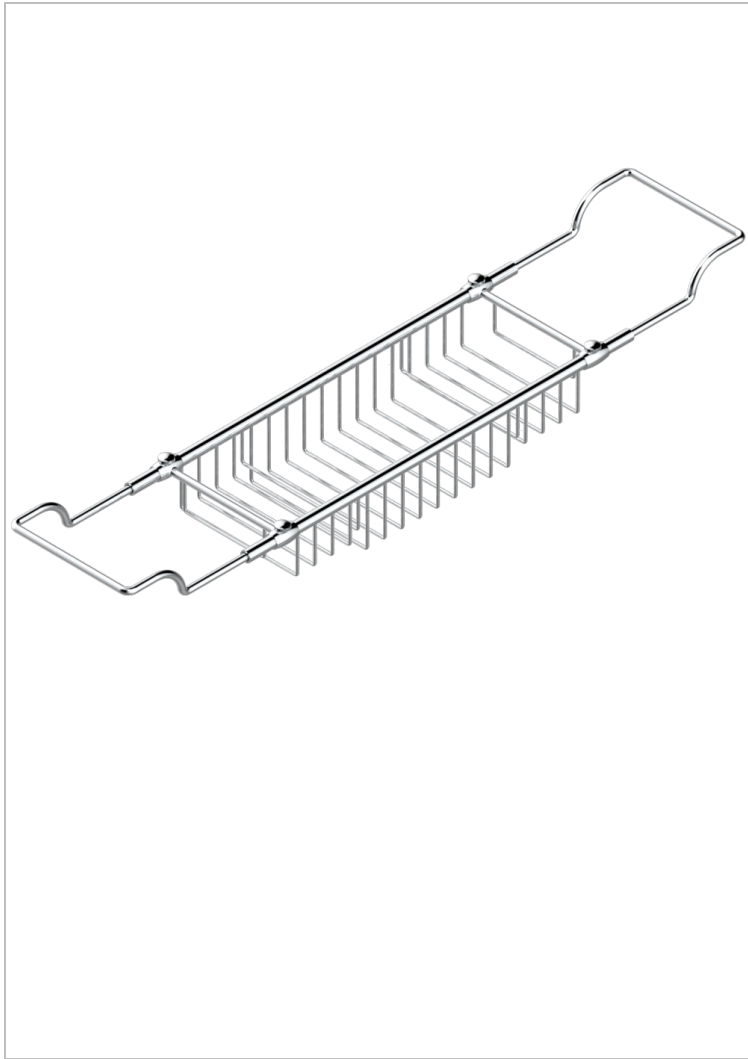

NIHAL BLUE PORCELAIN

U2L-622

Bath rack, adjustable: mini 500 mm / maxi 800 mm (not available in PVD finishes)

CHARACTERISTIC

- Nihal Blue porcelain
- Bath rack, adjustable: mini 500 mm / maxi 800 mm (not available in PVD finishes)

AVAILABLE FINITIONS

Antique nickel - H28
Lacquered light bronze - D01
Matt chrome - C02
Matt gold - F07
Matt nickel (color finish) - C01
Polished chrome (color finish) - A02

Polished chrome / Polished gold (color finish) - G02
Polished gold (color finish) - F01
Polished nickel - B01
Soft gold - F30
Soft matt gold - F31