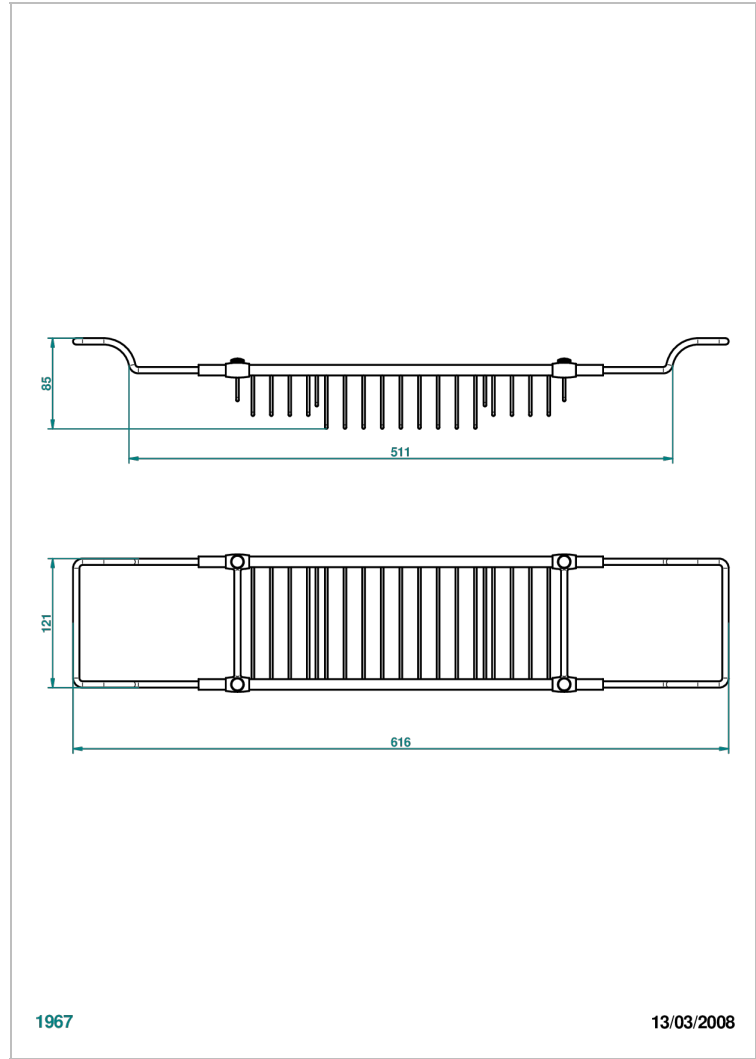

NIHAL BLUE PORCELAIN

U2L-622

Bath rack, adjustable: mini 500 mm / maxi 800 mm (not available in PVD finishes)

CHARACTERISTIC

- Nihal Blue porcelain
- Bath rack, adjustable: mini 500 mm / maxi 800 mm (not available in PVD finishes)

AVAILABLE FINITIONS

Antique nickel - H28
Lacquered light bronze - D01
Matt chrome - C02
Matt gold - F07
Matt nickel (color finish) - C01
Polished chrome (color finish) - A02

Polished chrome / Polished gold (color finish) - G02
Polished gold (color finish) - F01
Polished nickel - B01
Soft gold - F30
Soft matt gold - F31