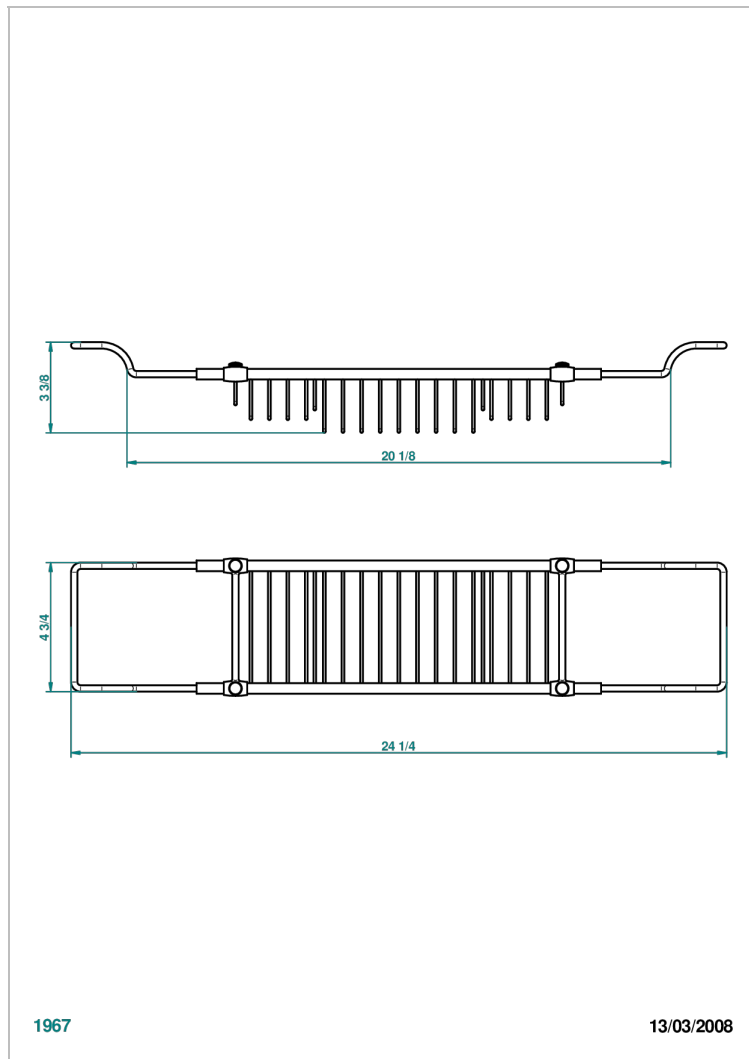

NIHAL BLUE PORCELAIN

U2L-622

THG[®]
PARIS

Bath rack, adjustable: mini 500 mm / maxi 800 mm (not available in PVD finishes)

CHARACTERISTIC

- Nihal Blue porcelain
- Bath rack, adjustable: mini 500 mm / maxi 800 mm (not available in PVD finishes)

AVAILABLE FINITIONS

Antique nickel - H28
Lacquered light bronze - D01
Matt chrome - C02
Matt gold - F07
Matt nickel (color finish) - C01
Polished chrome (color finish) - A02

Polished chrome / Polished gold (color finish) - G02
Polished gold (color finish) - F01
Polished nickel - B01
Soft gold - F30
Soft matt gold - F31