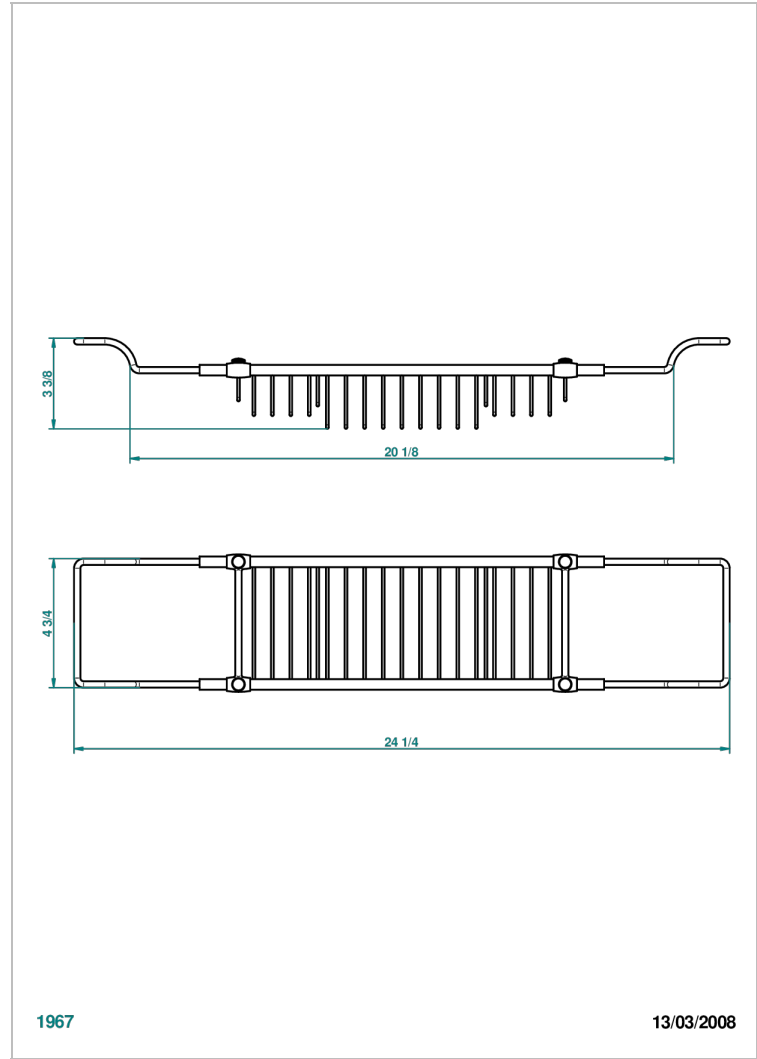

Bath rack, adjustable: mini 500 mm / maxi 800 mm (not available in PVD finishes)

1967

13/03/2008

CHARACTERISTIC

- Dean
- Bath rack, adjustable: mini 500 mm / maxi 800 mm (not available in PVD finishes)

AVAILABLE FINITIONS

Antique nickel - H28
Lacquered light bronze - D01
Matt chrome - C02
Matt gold - F07
Matt nickel (color finish) - C01
Polished chrome (color finish) - A02

Polished gold (color finish) - F01
Polished nickel - B01
Soft gold - F30
Soft matt gold - F31