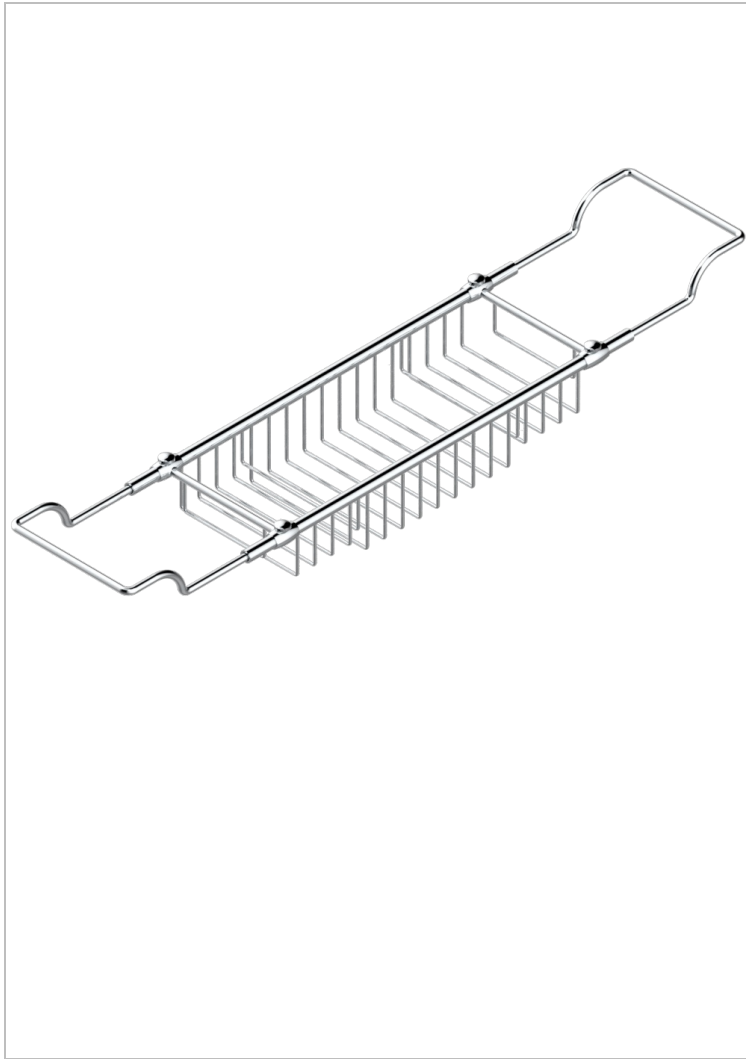

Bath rack, adjustable: mini 500 mm / maxi 800 mm (not available in PVD finishes)

1967

13/03/2008

CHARACTERISTIC

- Dean
- Bath rack, adjustable: mini 500 mm / maxi 800 mm (not available in PVD finishes)

AVAILABLE FINITIONS

Antique nickel - H28
Lacquered light bronze - D01
Matt chrome - C02
Matt gold - F07
Matt nickel (color finish) - C01
Polished chrome (color finish) - A02

Polished gold (color finish) - F01
Polished nickel - B01
Soft gold - F30
Soft matt gold - F31