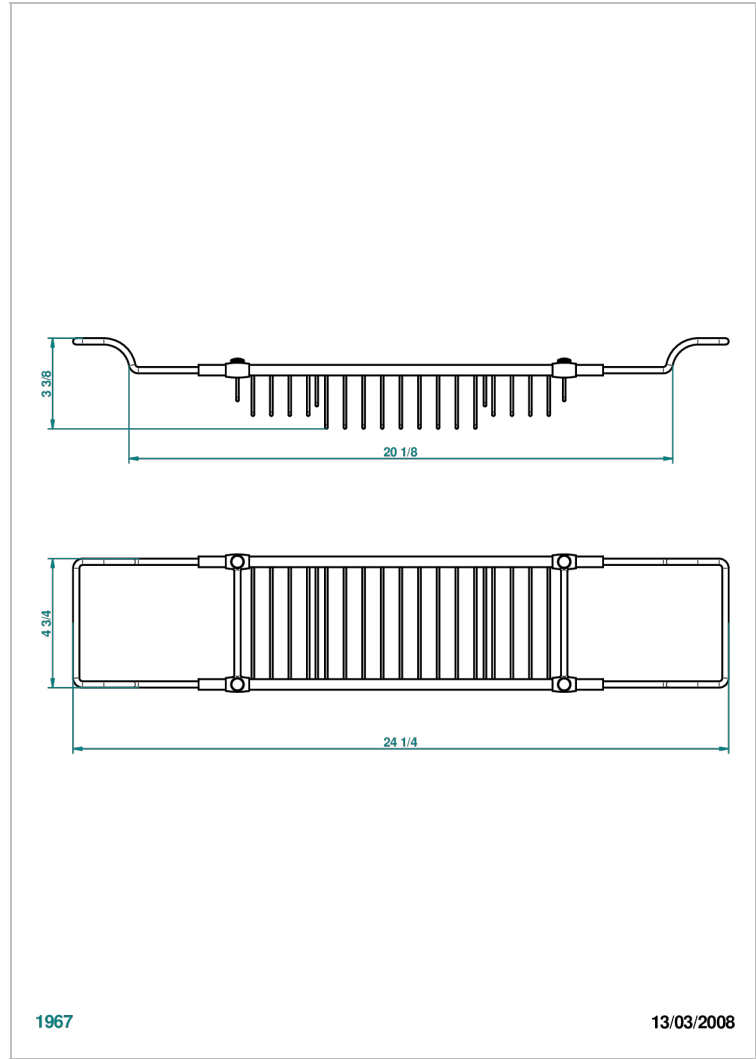

Bath rack, adjustable: mini 500 mm / maxi 800 mm (not available in PVD finishes)

1967

13/03/2008

CHARACTERISTIC

- Dean
- Bath rack, adjustable: mini 500 mm / maxi 800 mm (not available in PVD finishes)

AVAILABLE FINITIONS

- Antique nickel - H28
- Lacquered light bronze - D01
- Matt chrome - C02
- Matt gold - F07
- Matt nickel (color finish) - C01
- Polished chrome (color finish) - A02

- Polished gold (color finish) - F01
- Polished nickel - B01
- Soft gold - F30
- Soft matt gold - F31