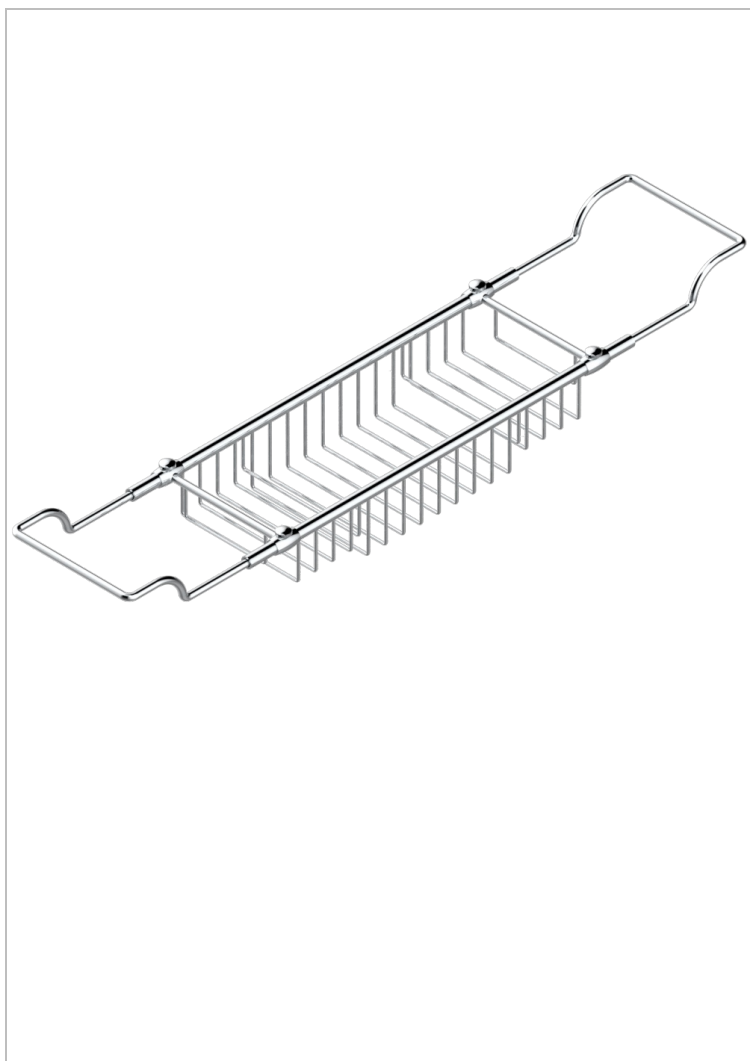

# GENERAL PRODUCTS

G00-622

Bath rack, adjustable: mini 22" maxi 32" (not available in PVD finishes)

1967

13/03/2008

## CHARACTERISTIC

- General Products
- Bath rack, adjustable: mini 22" maxi 32" (not available in PVD finishes)