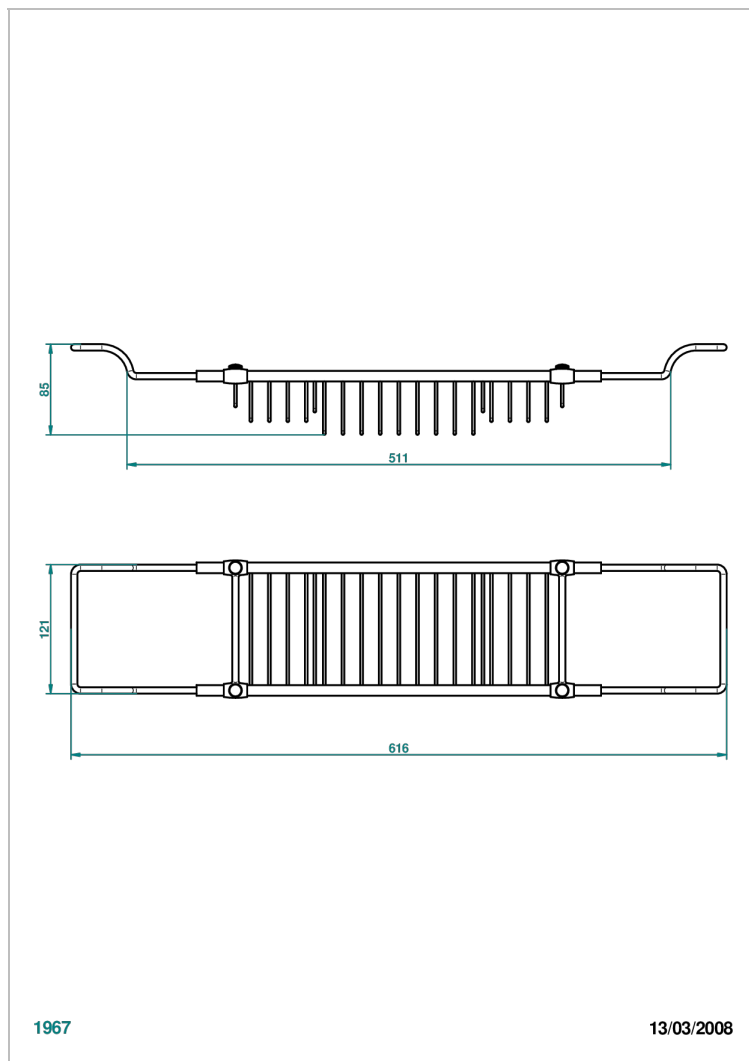

# GENERAL PRODUCTS

G00-622

Bath rack, adjustable: mini 22" maxi 32" (not available in PVD finishes)

1967

13/03/2008

## CHARACTERISTIC

- General Products
- Bath rack, adjustable: mini 22" maxi 32" (not available in PVD finishes)