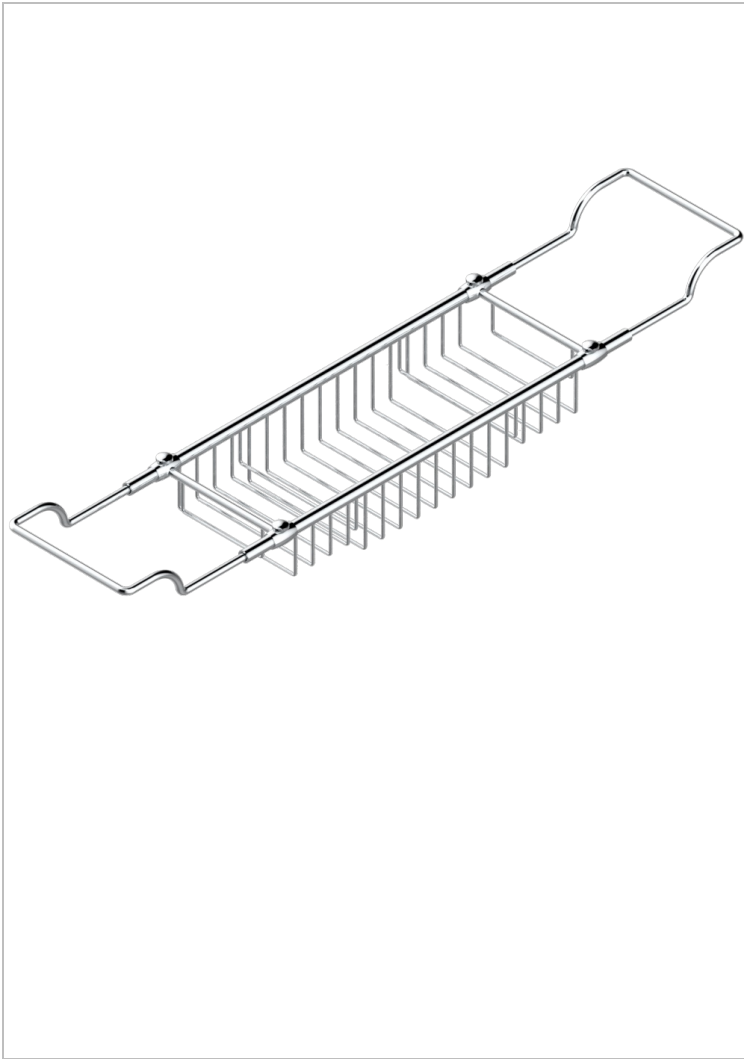

GENERAL PRODUCTS

G00-622

Bath rack, adjustable: mini 22" maxi 32" (not available in PVD finishes)

THG[®]
PARIS

1967

13/03/2008

CHARACTERISTIC

- General Products
- Bath rack, adjustable: mini 22" maxi 32" (not available in PVD finishes)

AVAILABLE FINITIONS

Chrome polished - A02
Chrome polished / gold polished - G02
Gold mat - F07
Gold polished - F01
Light coated bronze - D01
Matt chrome (American satin) - C02

Matt nickel (American satin) - C01
Nickel antique / Sovereign - H28
Nickel polished - B01
Soft gold - F30
Soft matt gold - F31