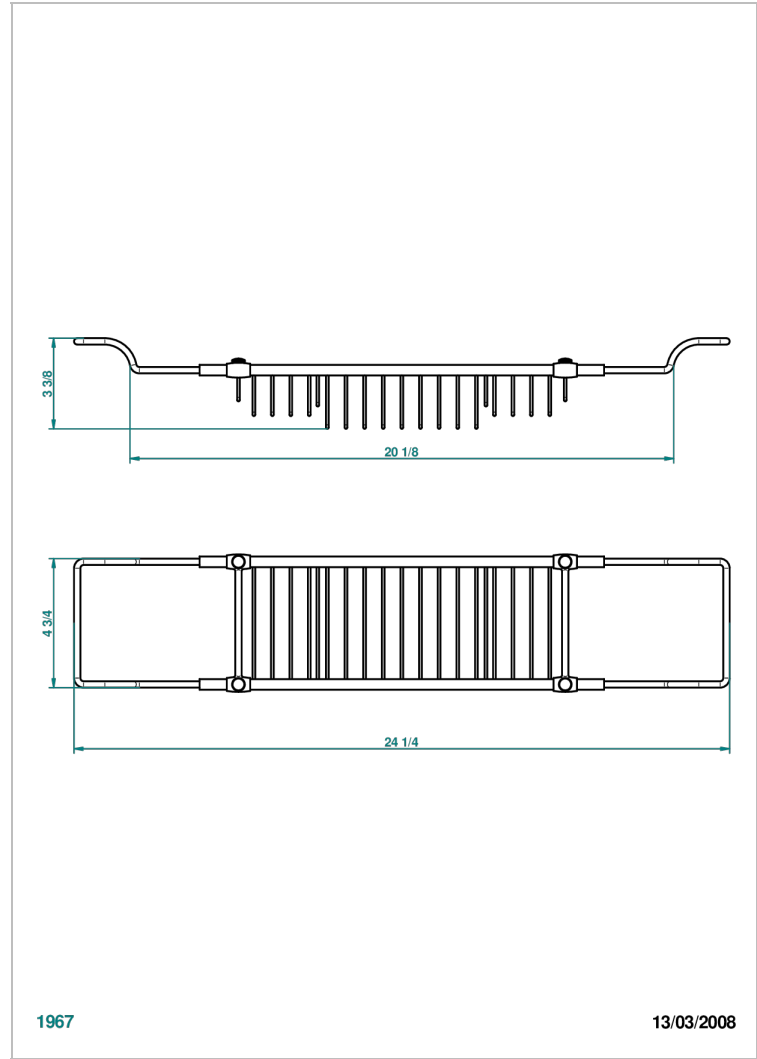

GENERAL PRODUCTS

G00-622

Bath rack, adjustable: mini 22" maxi 32" (not available in PVD finishes)

THG[®]
PARIS

1967

13/03/2008

CHARACTERISTIC

- General Products
- Bath rack, adjustable: mini 22" maxi 32" (not available in PVD finishes)