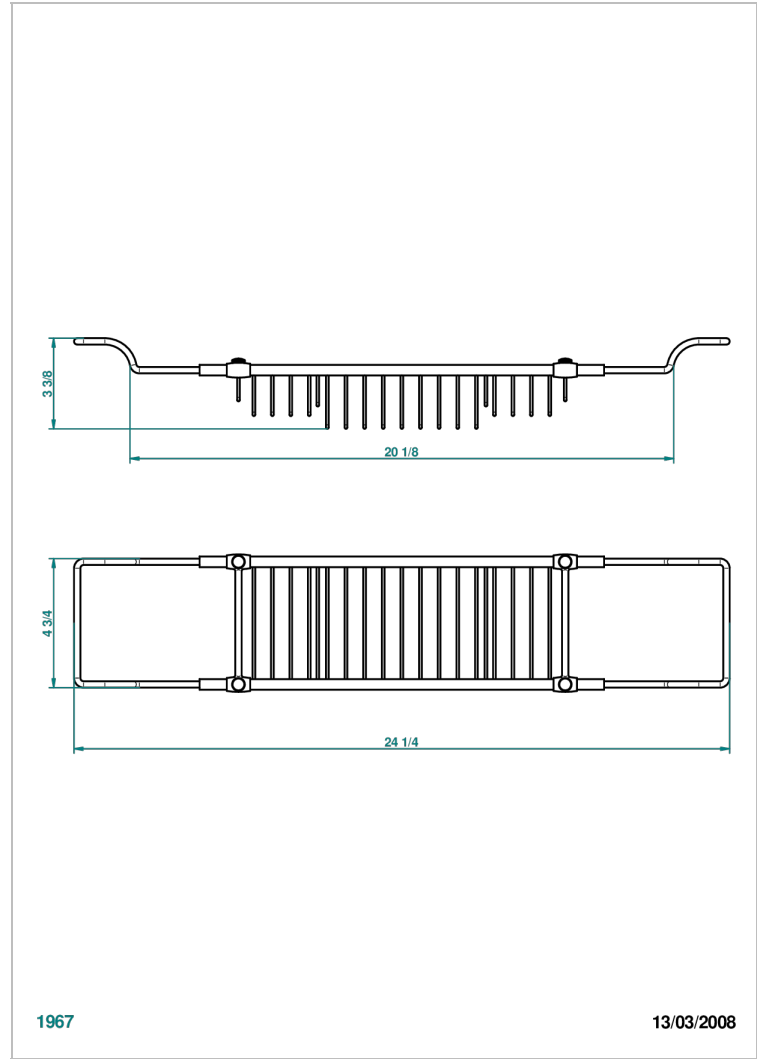

GENERAL ITEMS

G00-622

Bath rack, adjustable: mini 500 mm / maxi 800 mm (not available in PVD finishes)

1967

13/03/2008

CHARACTERISTIC

- General Items
- Bath rack, adjustable: mini 500 mm / maxi 800 mm (not available in PVD finishes)

AVAILABLE FINITIONS

Antique nickel - H28
Lacquered light bronze - D01
Matt chrome - C02
Matt gold - F07
Matt nickel (color finish) - C01
Polished chrome (color finish) - A02

Polished chrome / Polished gold (color finish) - G02
Polished gold (color finish) - F01
Polished nickel - B01
Soft gold - F30
Soft matt gold - F31