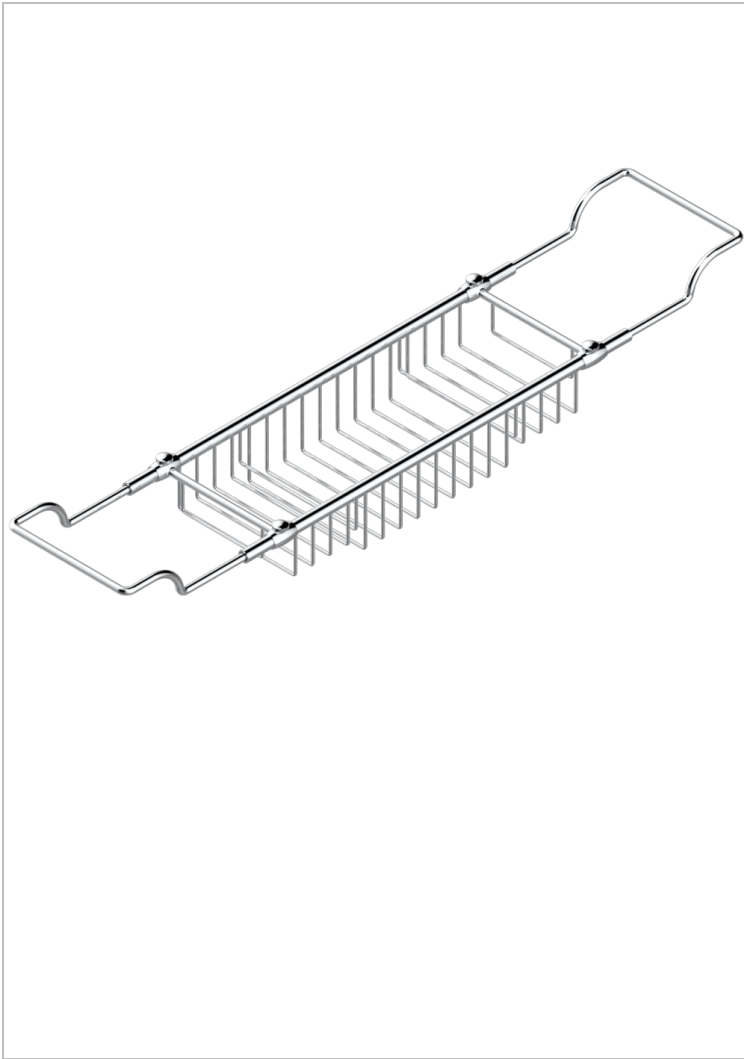

GENERAL ITEMS

G00-622

Bath rack, adjustable: mini 500 mm / maxi 800 mm (not available in PVD finishes)

1967

13/03/2008

CHARACTERISTIC

- General Items
- Bath rack, adjustable: mini 500 mm / maxi 800 mm (not available in PVD finishes)

AVAILABLE FINITIONS

Antique nickel - H28
Lacquered light bronze - D01
Matt chrome - C02
Matt gold - F07
Matt nickel (color finish) - C01
Polished chrome (color finish) - A02

Polished chrome / Polished gold (color finish) - G02
Polished gold (color finish) - F01
Polished nickel - B01
Soft gold - F30
Soft matt gold - F31